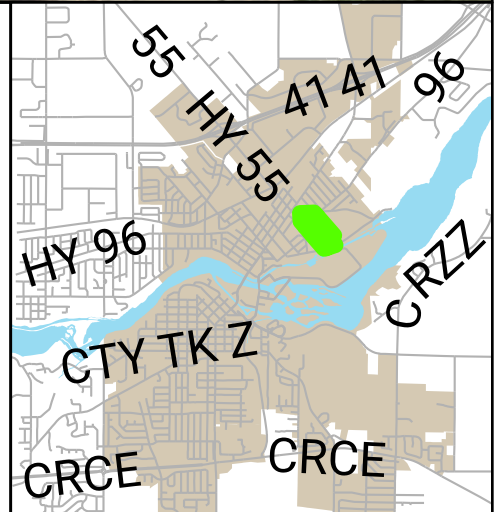

Staff Recommendation:

Staff will look for comments and concerns with the provided plans, which are working documents. These plans will help guide our reforestation efforts.

Legend

Proposed Trees TYPE

Arborvitae	Oak
Blue Beech	Redmond Linden
Crab Apple	Serviceberry
Eastern White Pine	Shagbark Hickory
Ginkgo	Spruce
Honey Locust	Sugar Maple
Kentucky Coffeetree	Tulip Tree
	all other values
	Upper Grignon Park

Upper Grignon Park Tree Planting Plan

Legend

Proposed Trees TYPE

-  Arborvitae
-  Blue Beech
-  Crab Apple
-  Eastern White Pine
-  Ginkgo
-  Honey Locust
-  Kentucky Coffeetree
-  Oak
-  Redmond Linden
-  Serviceberry
-  Shagbark Hickory
-  Spruce
-  Sugar Maple
-  Tulip Tree
-  all other values
-  Lower Grignon Park

**Lower Grignon Park
Tree Planting Plan**

Legend

Proposed Trees TYPE

-  Arborvitae
-  Blue Beech
-  Crab Apple
-  Eastern White Pine
-  Ginkgo
-  Honey Locust
-  Kentucky Coffeetree
-  Oak
-  Redmond Linden
-  Serviceberry
-  Shagbark Hickory
-  Spruce
-  Sugar Maple
-  Tulip Tree
-  all other values
-  White City Park