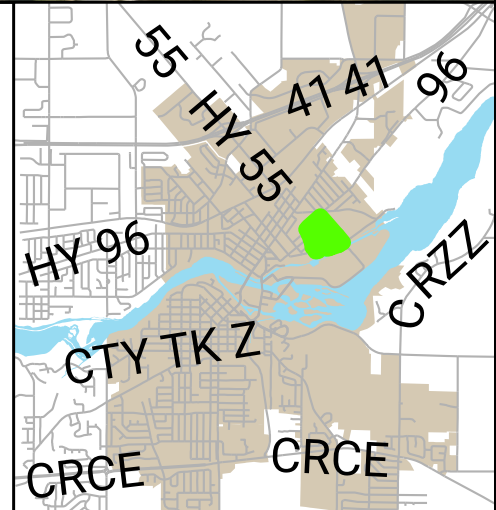

Upper Grignon Park Tree Planting Plan

Legend

Proposed Trees TYPE

-  Arborvitae
-  Blue Beech
-  Crab Apple
-  Eastern White Pine
-  Ginkgo
-  Honey Locust
-  Kentucky Coffeetree
-  Oak
-  Redmond Linden
-  Serviceberry
-  Shagbark Hickory
-  Spruce
-  Sugar Maple
-  Tulip Tree
-  all other values
-  Lower Grignon Park

**Lower Grignon Park
Tree Planting Plan**

Legend

Proposed Trees TYPE

-  Arborvitae
-  Blue Beech
-  Crab Apple
-  Eastern White Pine
-  Ginkgo
-  Honey Locust
-  Kentucky Coffeetree
-  Oak
-  Redmond Linden
-  Serviceberry
-  Shagbark Hickory
-  Spruce
-  Sugar Maple
-  Tulip Tree
-  all other values
-  White City Park