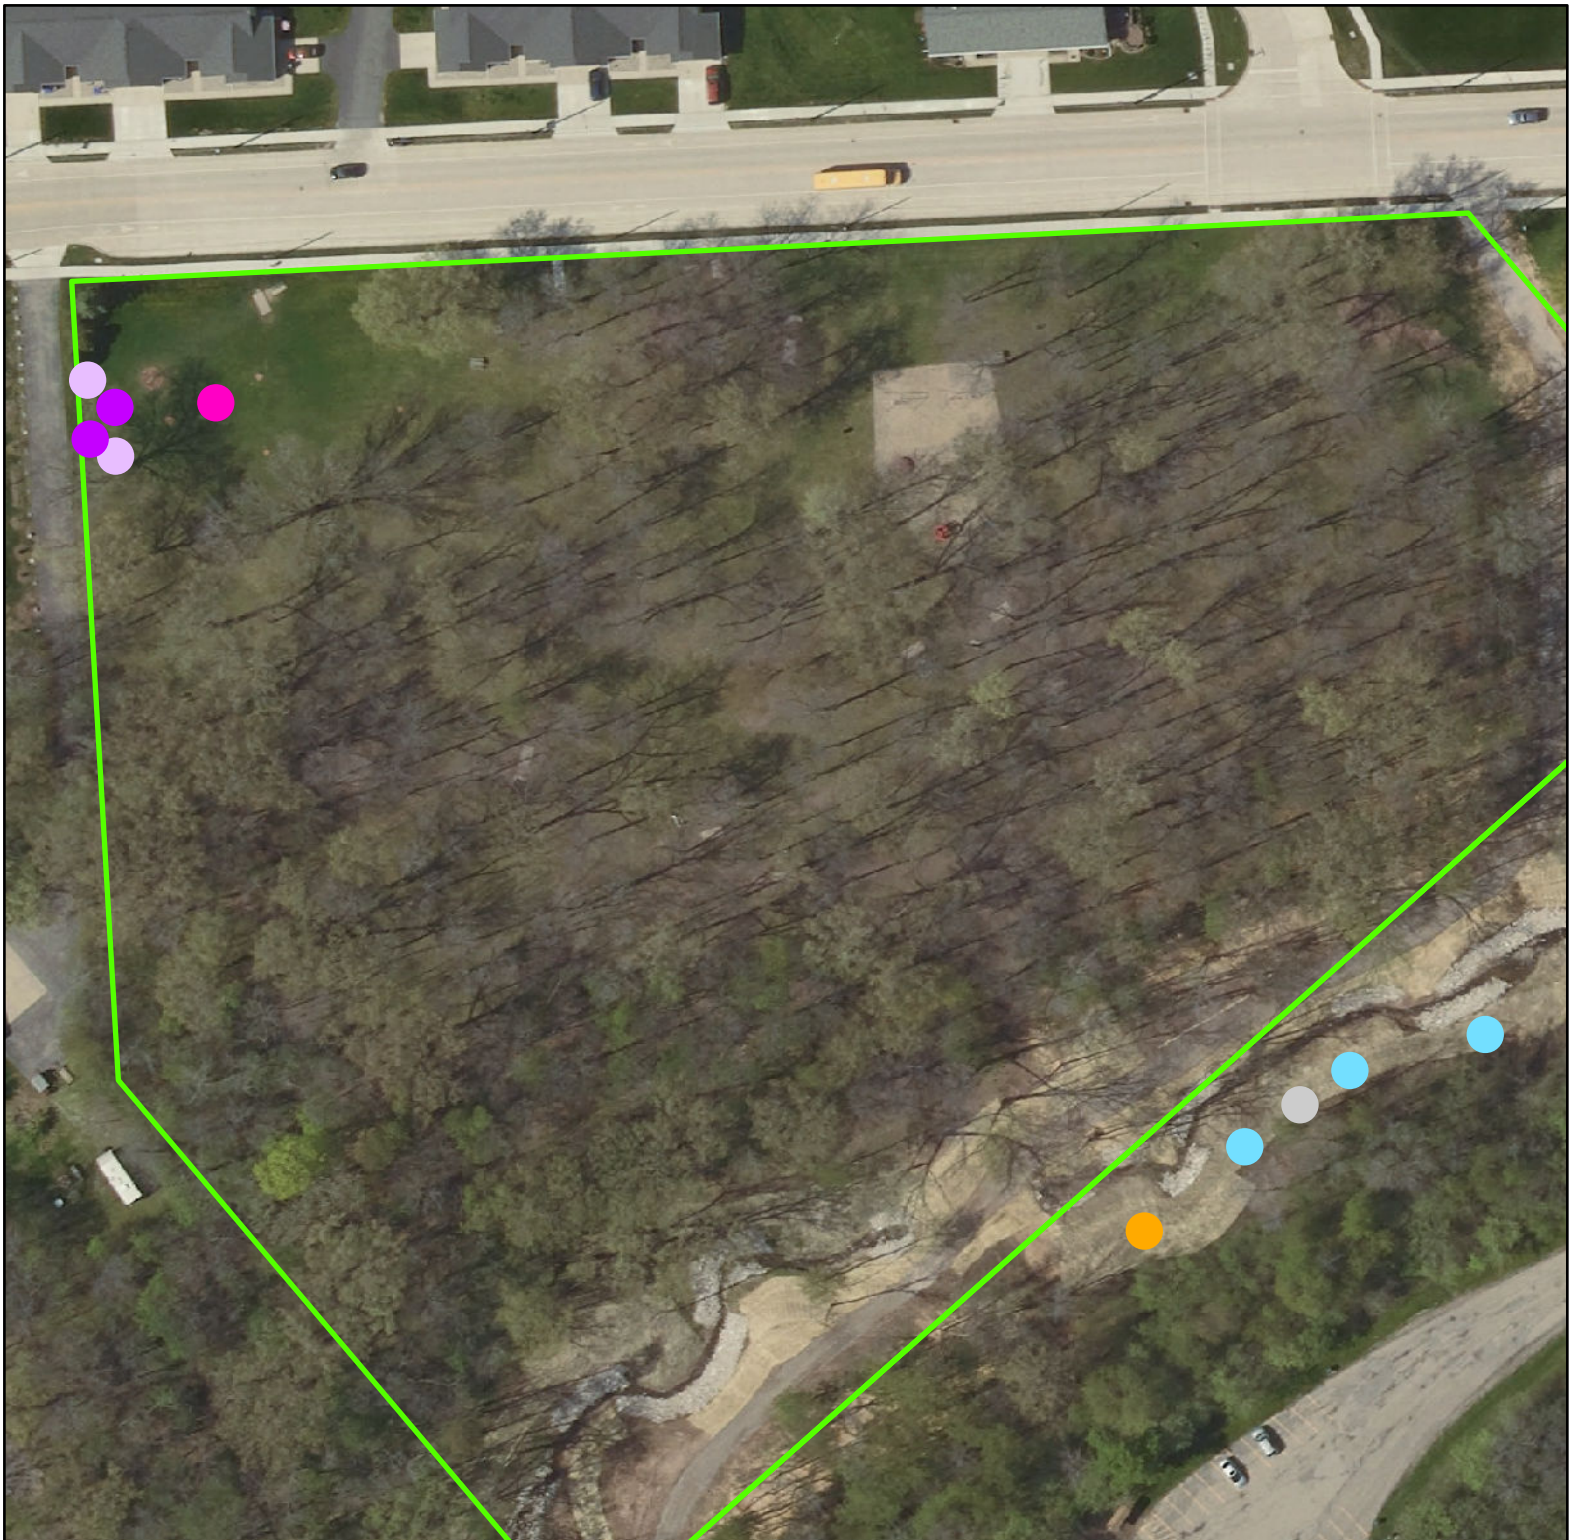

Legend

Proposed Trees TYPE

Arborvitae	Oak
Blue Beech	Redmond Linden
Crab Apple	Serviceberry
Eastern White Pine	Shagbark Hickory
Ginkgo	Spruce
Honey Locust	Sugar Maple
Kentucky Coffeetree	Tulip Tree
	all other values
	Upper Grignon Park

Upper Grignon Park Tree Planting Plan