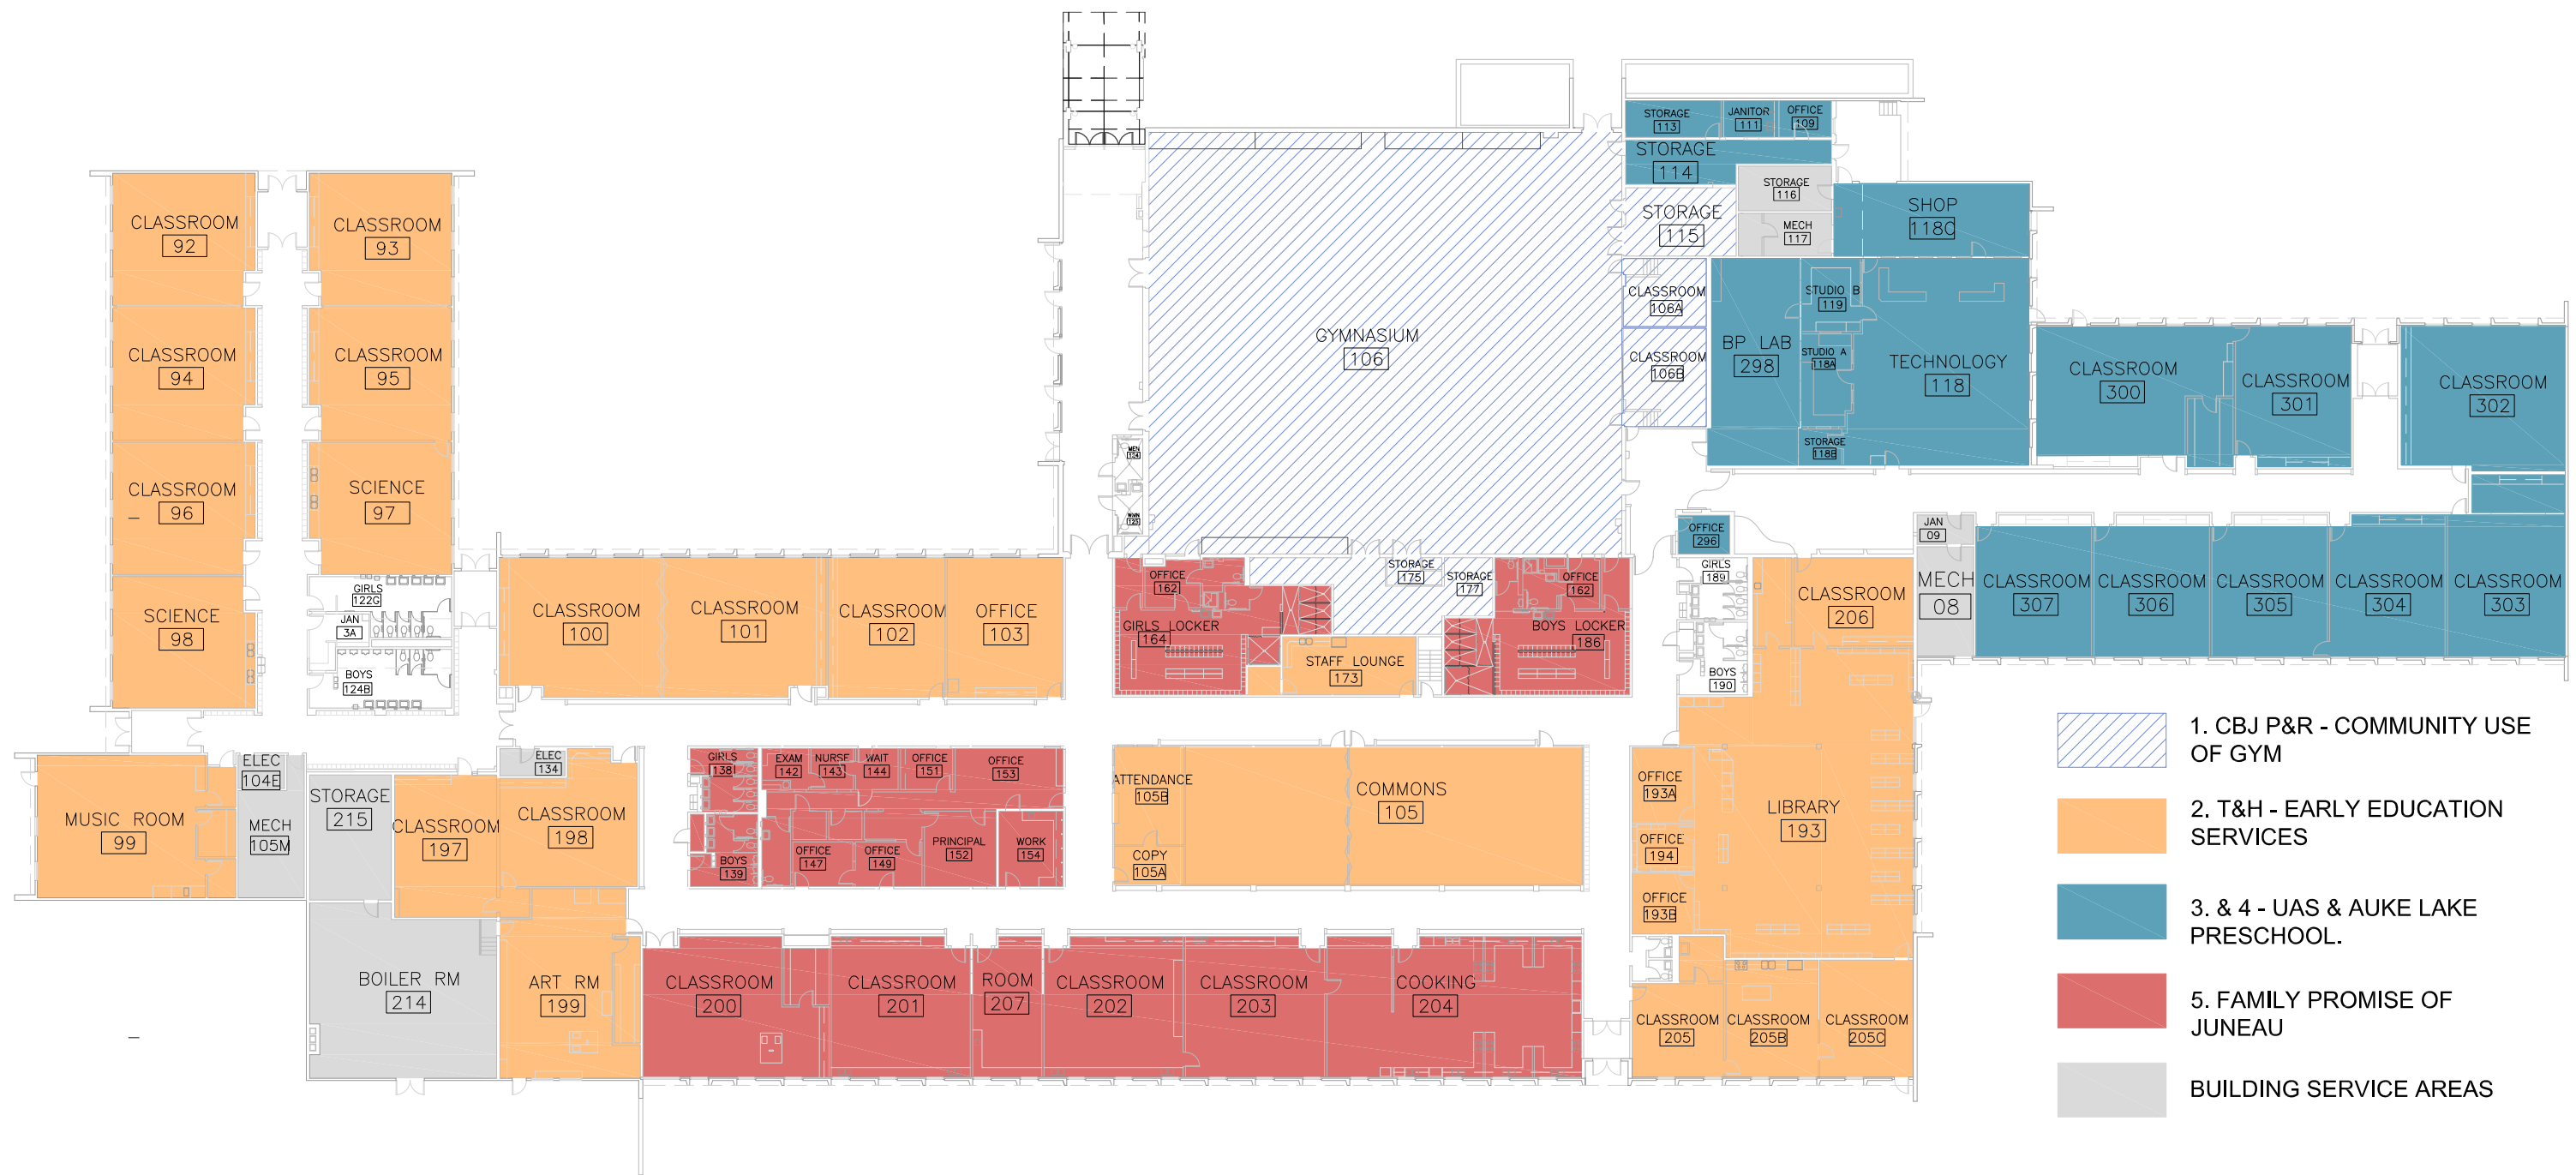

-  1. CBJ P&R - COMMUNITY USE OF GYM
-  2. T&H - EARLY EDUCATION SERVICES
-  3 & 4. UAS & AUKE LAKE PRESCHOOL.
-  BUILDING SERVICE AREAS

SCHOOL:	FLOYD DRYDEN MS - PROPOSED USES BLOCK DIAGRAM	 	PAGE: 1 OF 2
OPTION 1	T&H USING 2/3 OF BUILDING		

SCHOOL:	FLOYD DRYDEN MS - PROPOSED USES BLOCK DIAGRAM	 	PAGE: 2 OF: 2
OPTION 2	T&H USING 1/2 OF THE BUILDING		