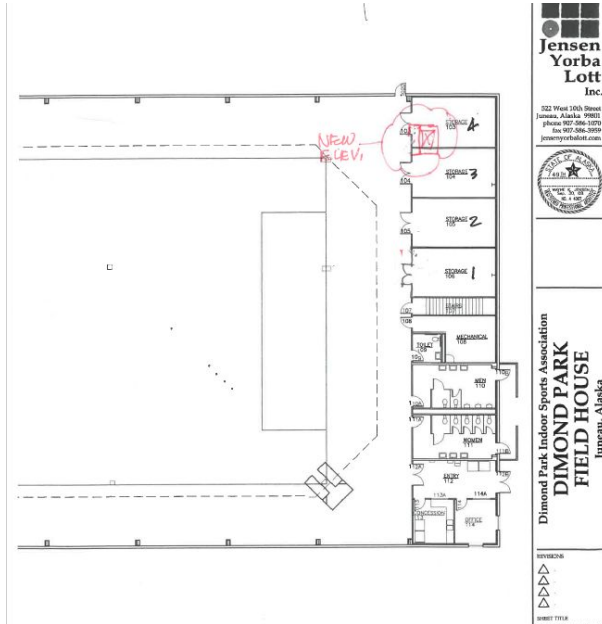

Proposed Elevator

Proposed location for the elevator