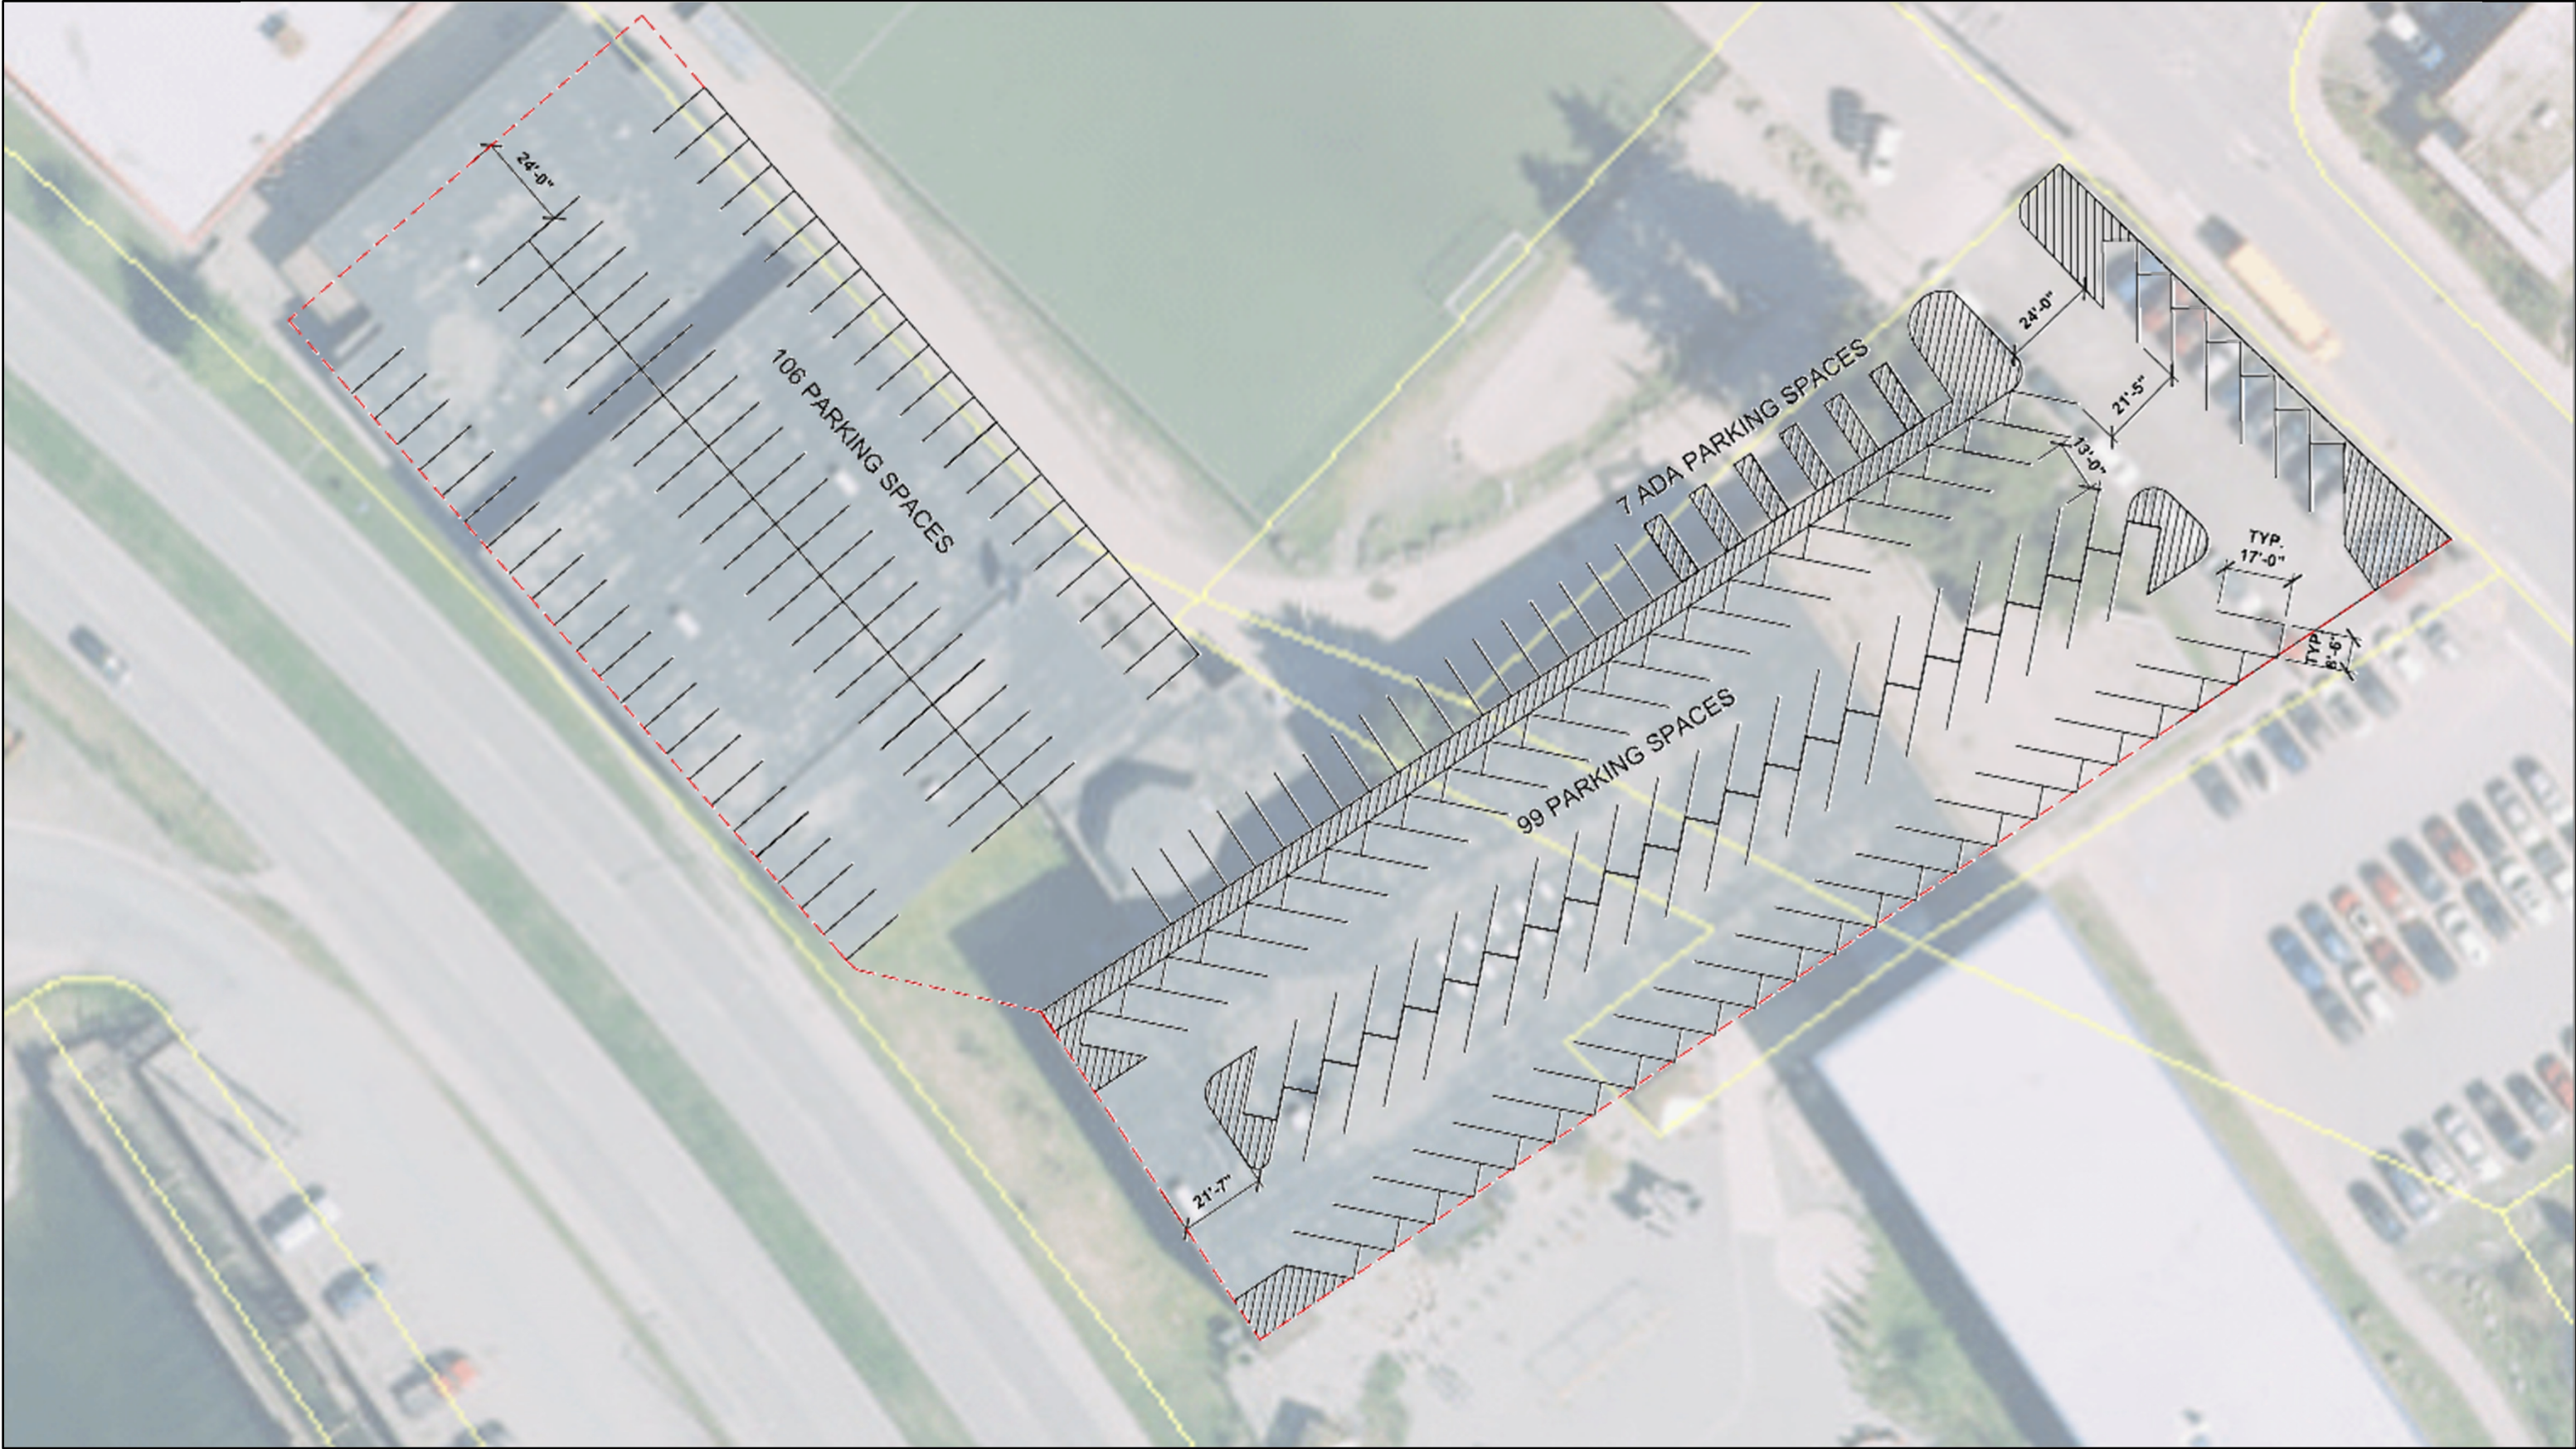

MARIE DRAKE PARKING OPTION 1 – BUILDING DEMO WITH PARKING

- 8.5' x 17' STANDARD PARKING SPACES: 205
 - 13' x 17' ADA PARKING SPACES: 7
 - TOTAL PARKING SPACES: 212
- FENCED AREA

NOTE: THIS DRAWING IS NOT TO SCALE AND IS INTENDED FOR REFERENCE ONLY. DO NOT USE FOR CONSTRUCTION.