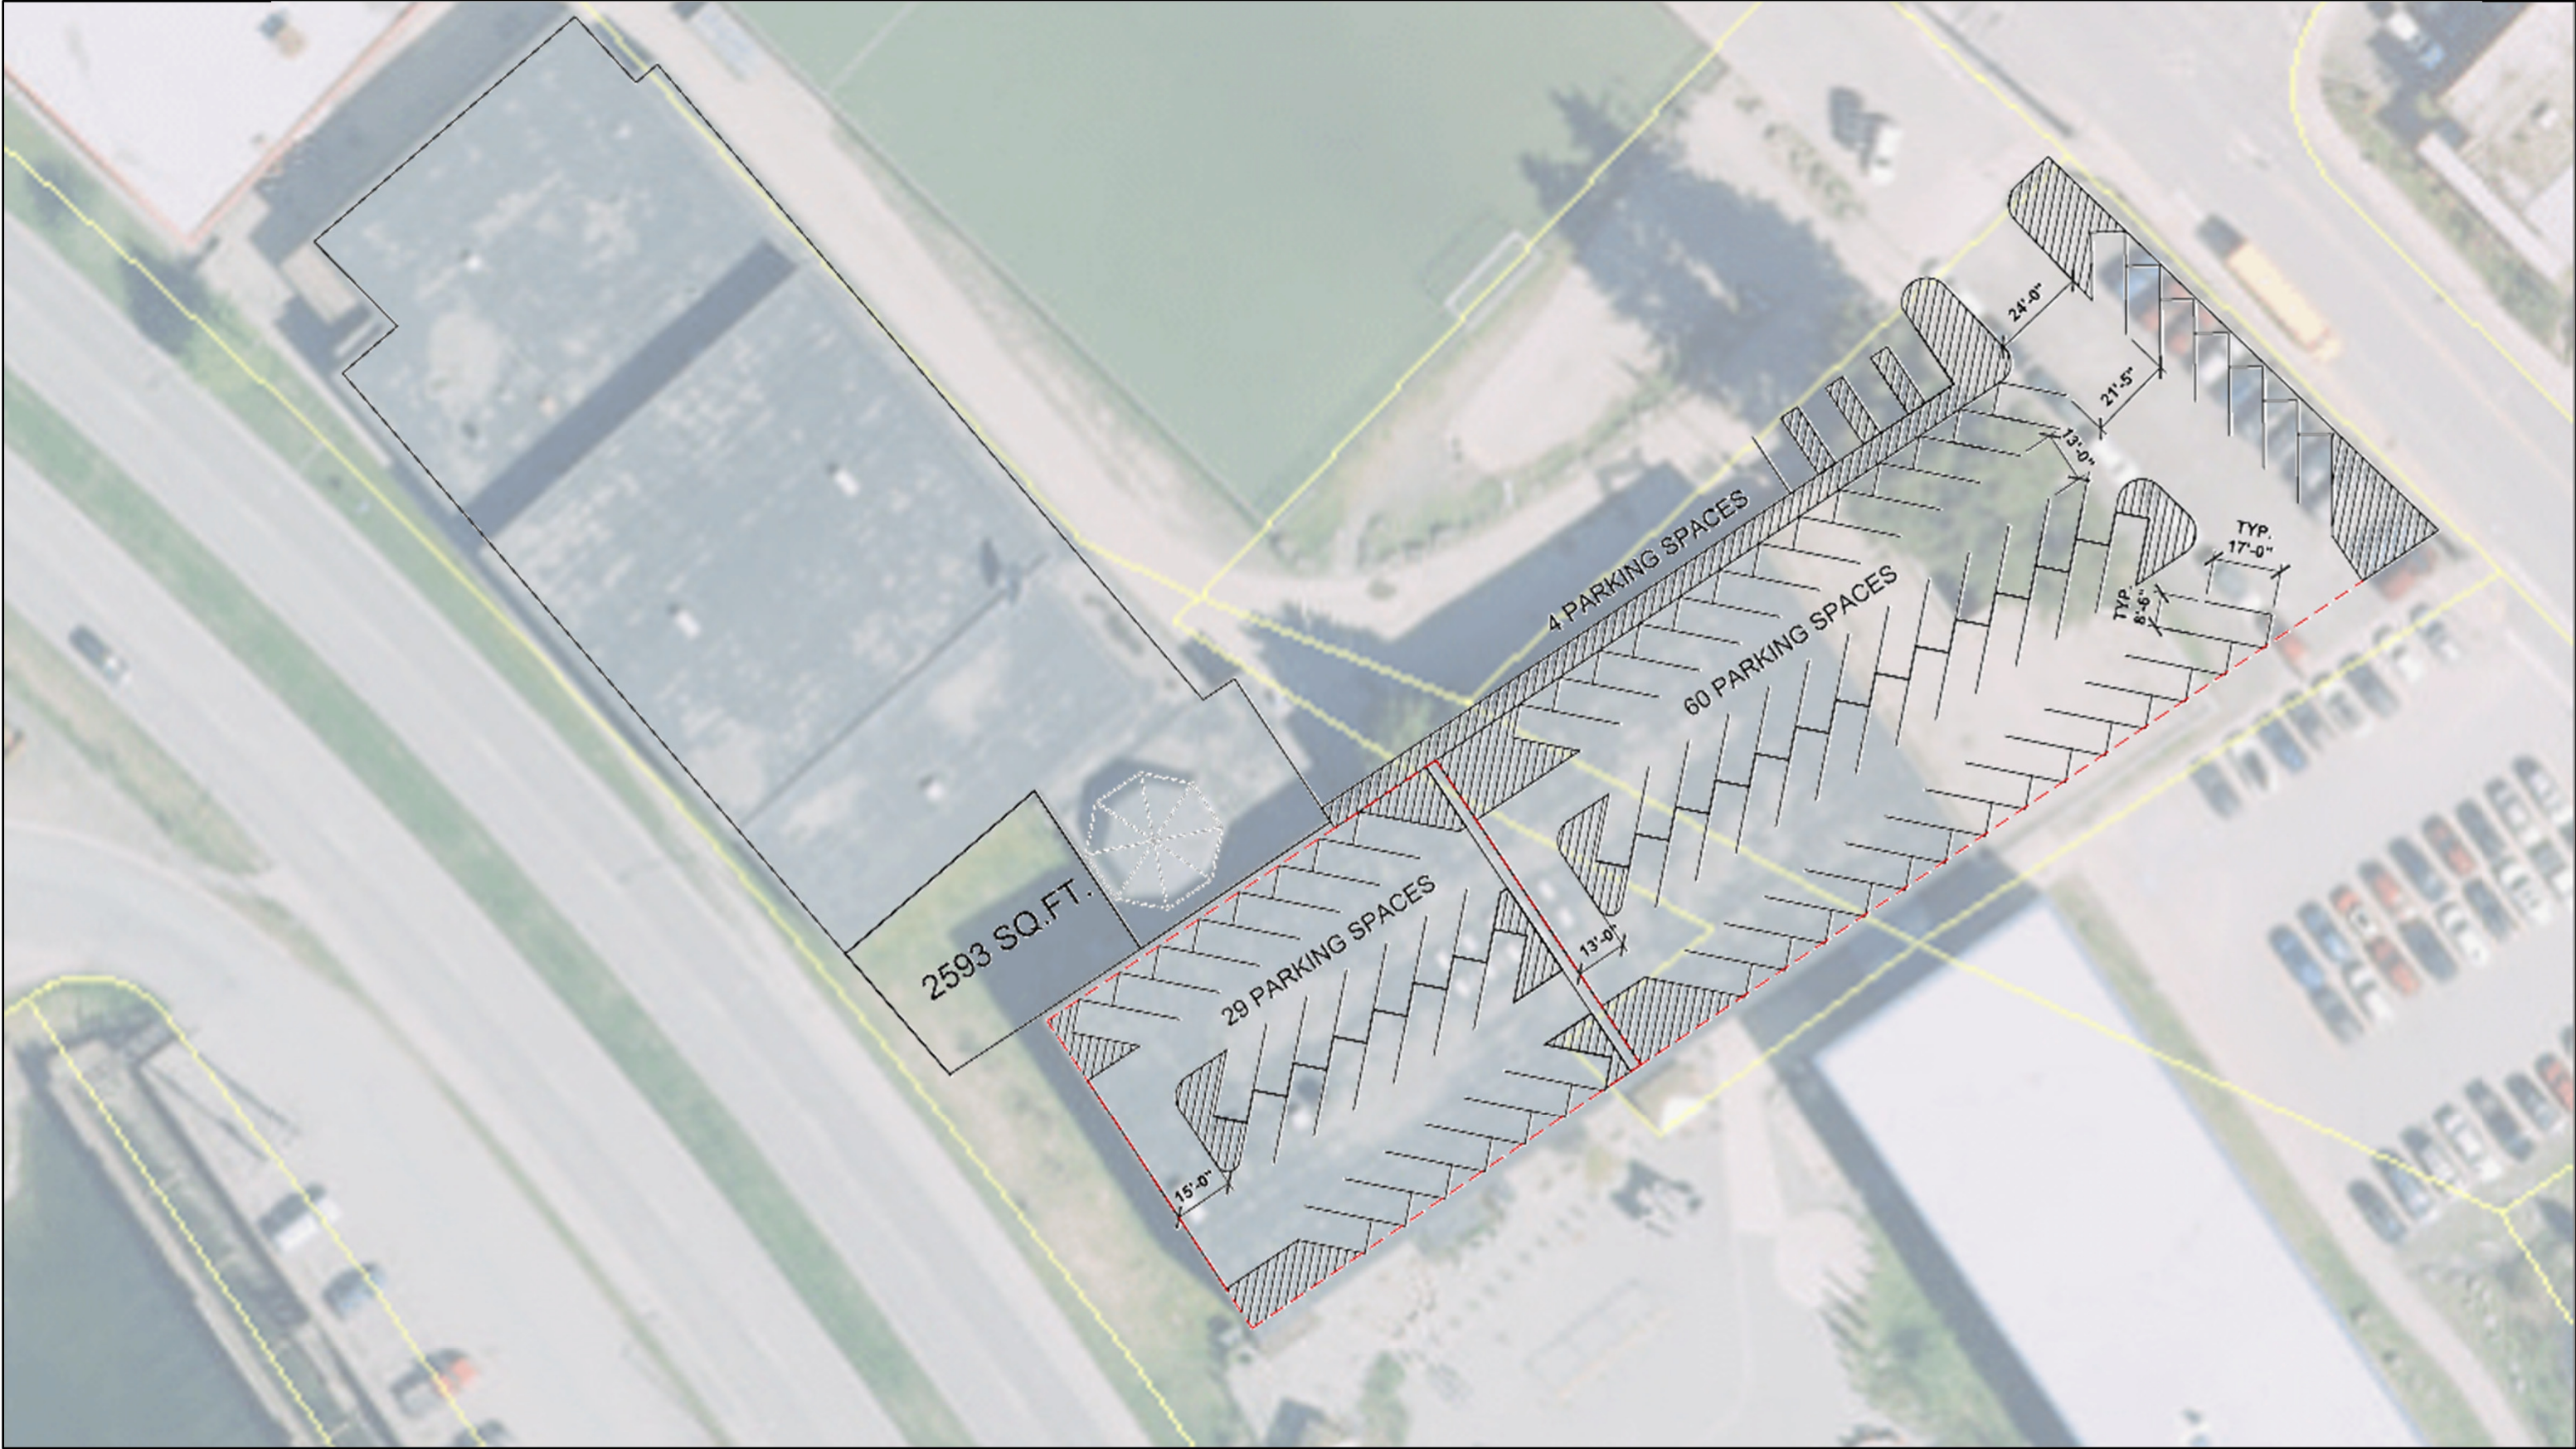

MARIE DRAKE OPTION 2 – CLASSROOM WING DEMO WITH PARKING

- 8.5' x 17' STANDARD PARKING SPACES @45: 89
- 13' x 17' ADA PARKING SPACES @ 90: 4
- TOTAL PARKING SPACES: 93
- NEW ADDITION: 2,593 SF.

NOTE: THIS DRAWING IS NOT TO SCALE AND IS INTENDED FOR REFERENCE ONLY. DO NOT USE FOR CONSTRUCTION.