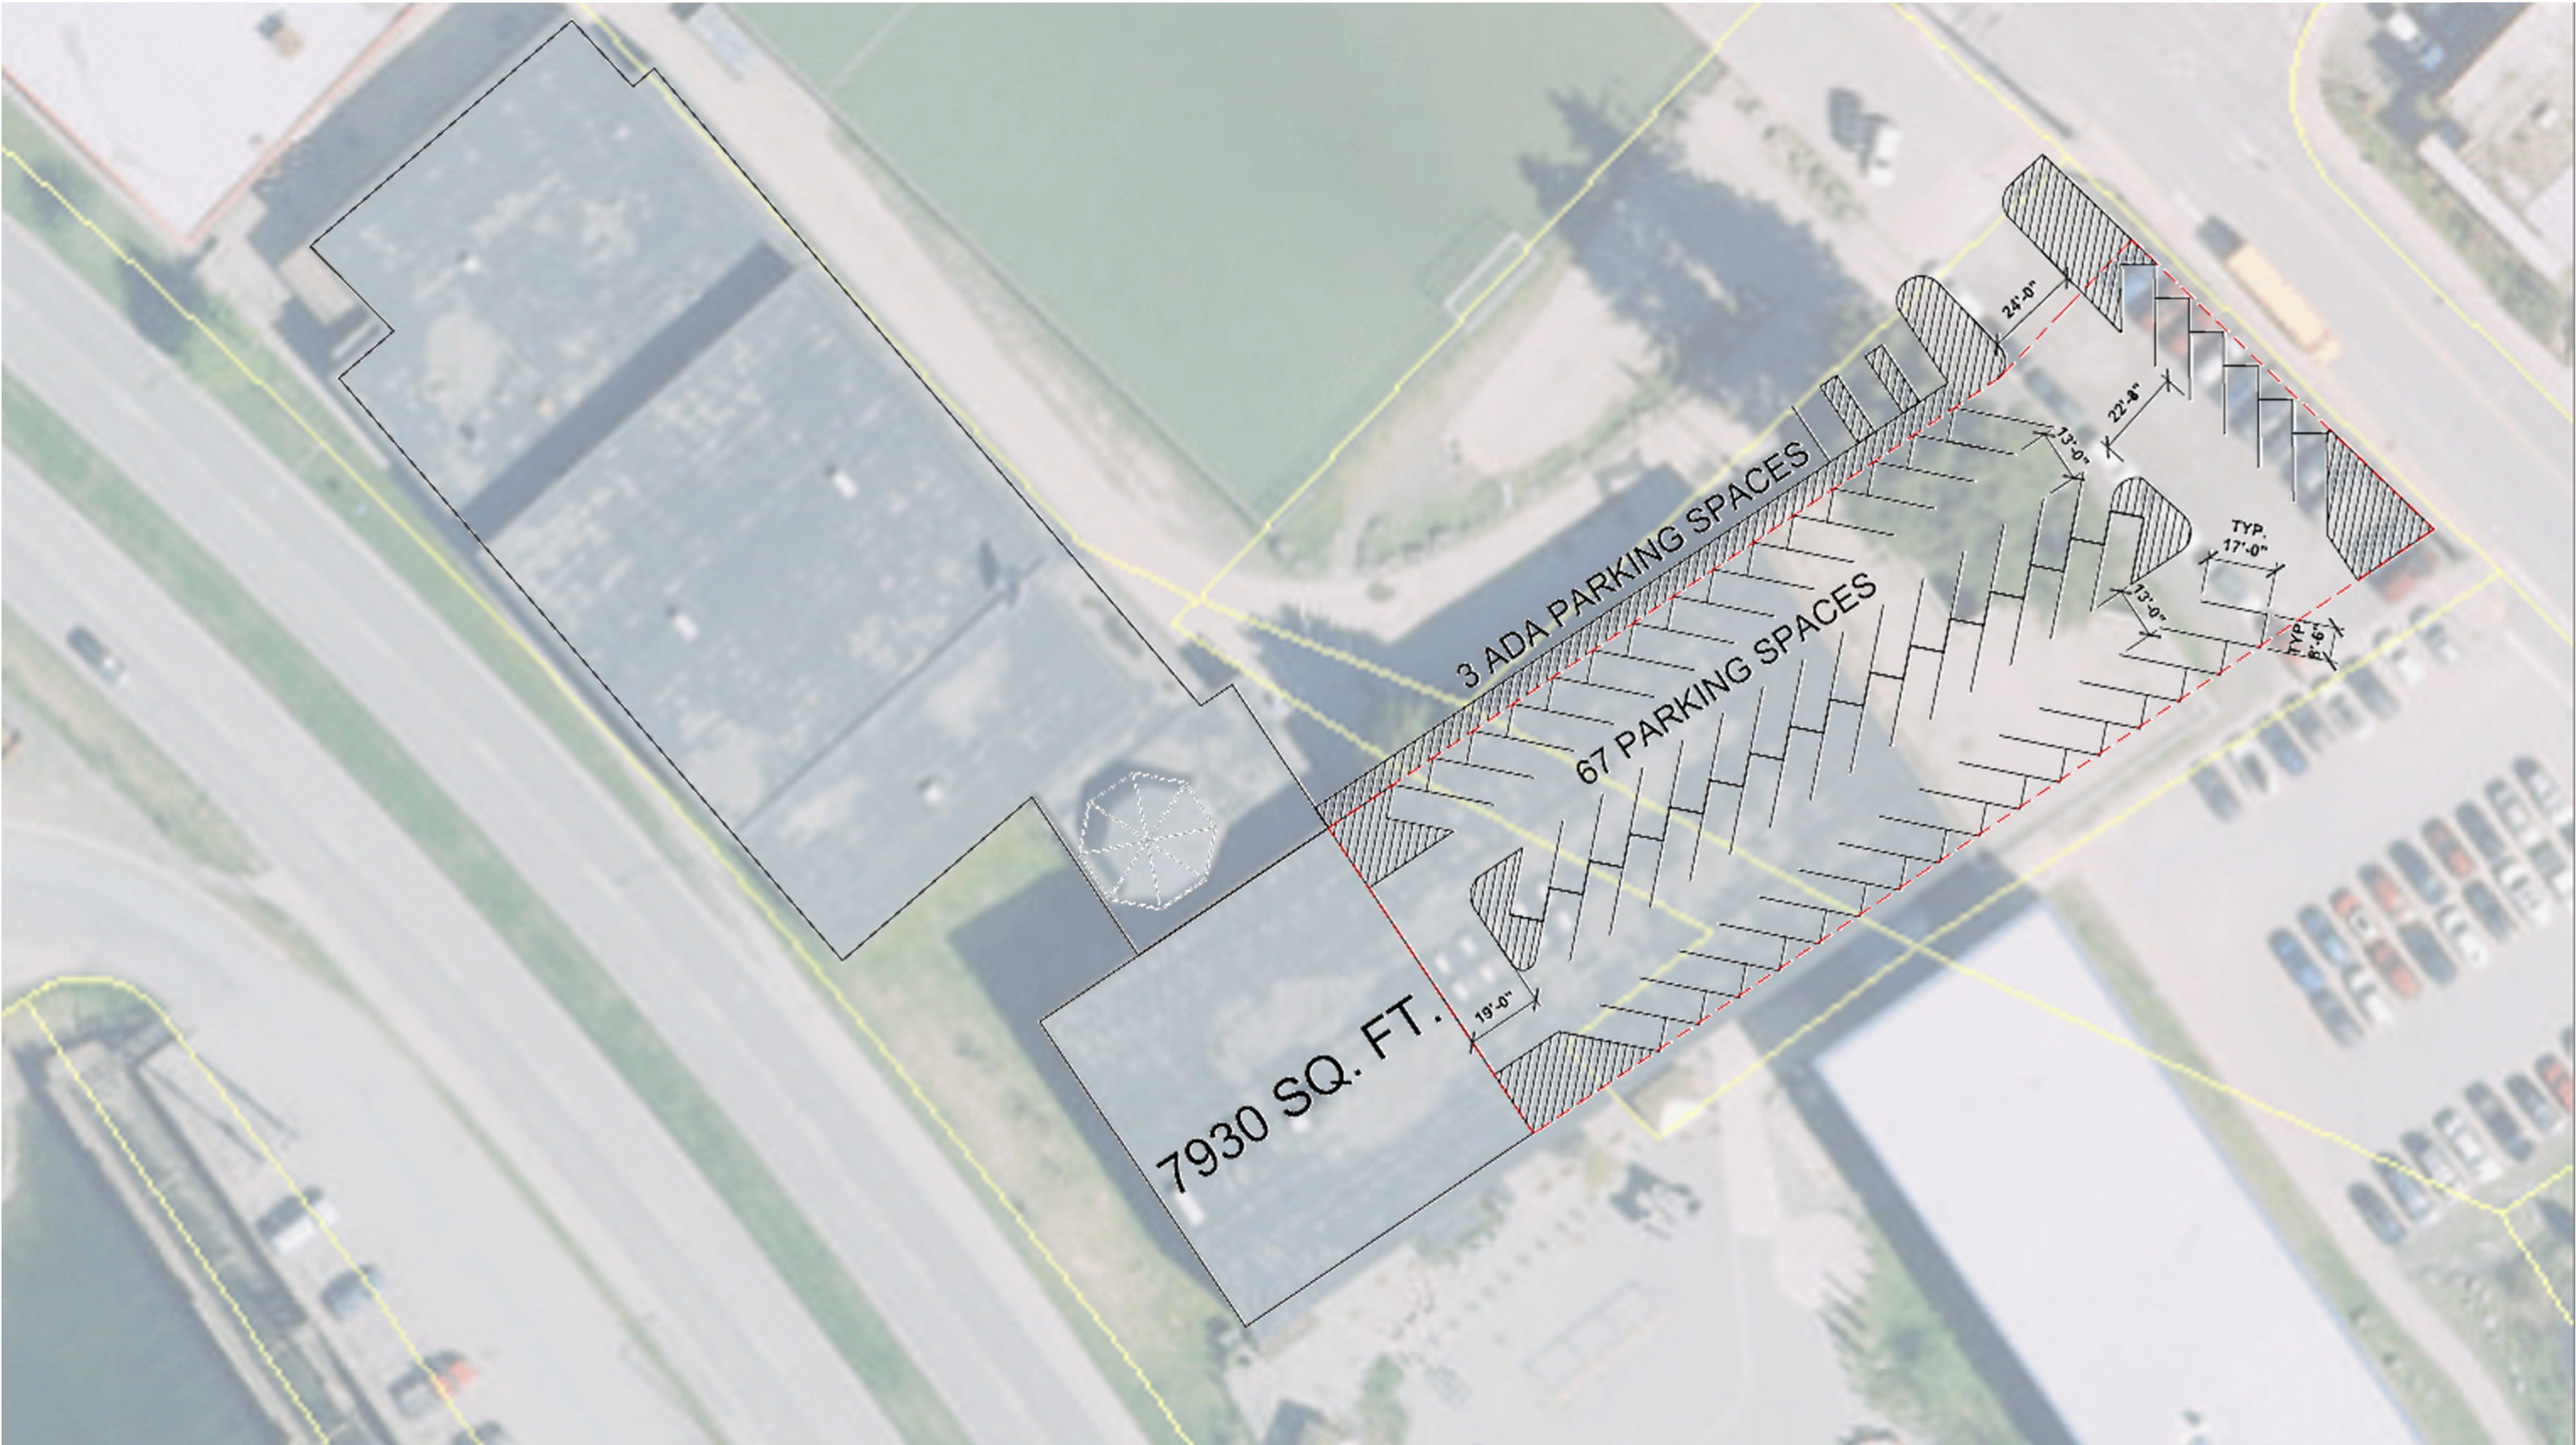

MARIE DRAKE PARKING OPTION 3 – CLASSROOM WING PARTIAL DEMO WITH PARKING

- 8.5' x 17' STANDARD PARKING SPACES @45: 67
- 13' x 17' ADA PARKING SPACES @ 90: 3
- TOTAL PARKING SPACES: 70
- RENO AREA: 7,930 SF.

NOTE: THIS DRAWING IS NOT TO SCALE AND IS INTENDED FOR REFERENCE ONLY. DO NOT USE FOR CONSTRUCTION.