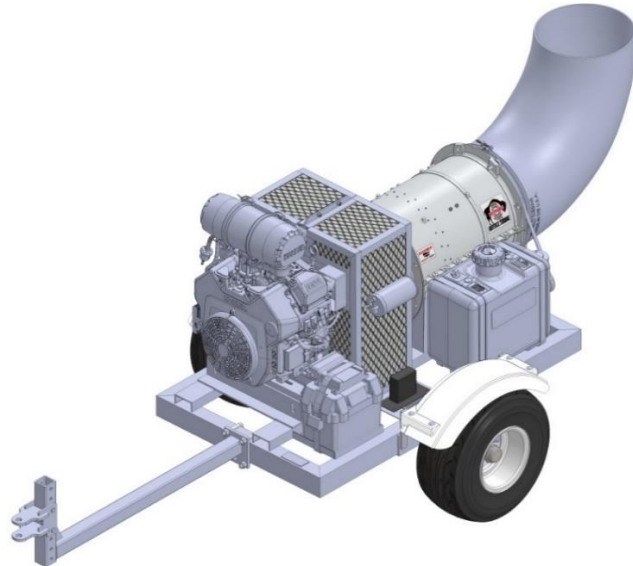

180 Zoar Valley Road • Springville, NY 14141 • Tel: (716) 592-2700 • Fax: (716) 592-2460 • BuffaloTurbine.com

CYCLONE KB6 DEBRIS BLOWER MODEL # BT-CKB6

Control	12V Wireless system w/ remote engine start /stop (no choke required), Throttle Control, 360° Nozzle Control and Auto Nozzle Position System
Transmitter	Hand held wireless transmitter with push button control (water resistant)
Battery	12V 300 CCA
Machine Warranty	10 Year Manufacturer Warranty
Engine Warranty	3 Year Warranty
Frame Length (Skid Mount)	48"
Overall Length with Nozzle (Skid Mount)	75"
Overall Length with Nozzle	112"
Frame Width (Skid Mount)	28"
Overall Width w/ Wheels	48"
Height	39"
Fuel Capacity	6 gallons
Weight	470 lbs.
Input Power	26.5 HP EFI Gasoline Engine
Nozzle	Aerospace Polymer Nozzle (optional aluminum nozzles are available)
Outlet Size	Approx. 12"
Tires	18 x 8.50-8
Trailer	Bolt on trailer package with adjustable hitch
Shipping Weight	540 lbs. (244.94kg)
Shipping Box Size	53"(134.62cm) x 37"(93.98cm) x 49"(124.46cm)