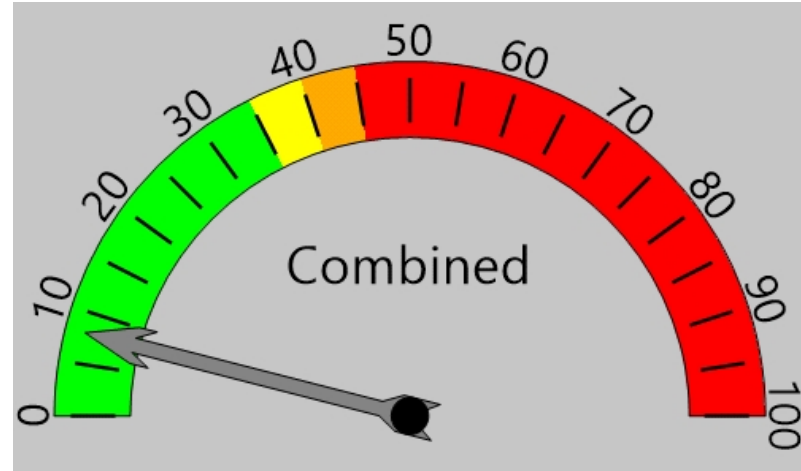

Speed Enforcement Evaluator

Location

8th st

Total Percentage of Enforceable Violations

Closest Cross Street

Veatch st

Posted Speed Limit 20 MPH
Enforcement Tolerance 5 MPH
Enforcement Limit Greater than 25 MPH

Analysis Dates

Start: 10/31/2023

End: 11/7/2023