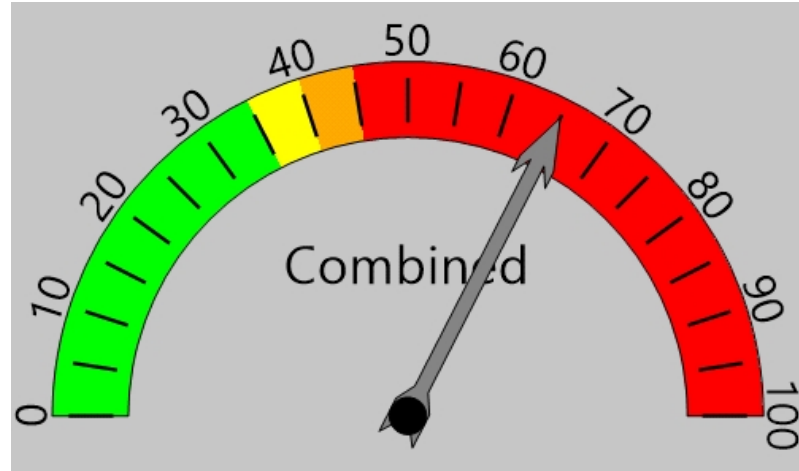

Speed Enforcement Evaluator

Location

bentley

Closest Cross Street

McMillian

Analysis Dates

Start: 11/27/2023
End: 12/4/2023
School Zone, Weekdays Only

Equipment Used

Traffic counter

Requested By

Total Percentage of Enforceable Violations

School Speed Limit 20 MPH
School Zone Tolerance 5 MPH
Enforcement Limit Greater than 25 MPH

Percent Speeding: 65%

Rating: Severe