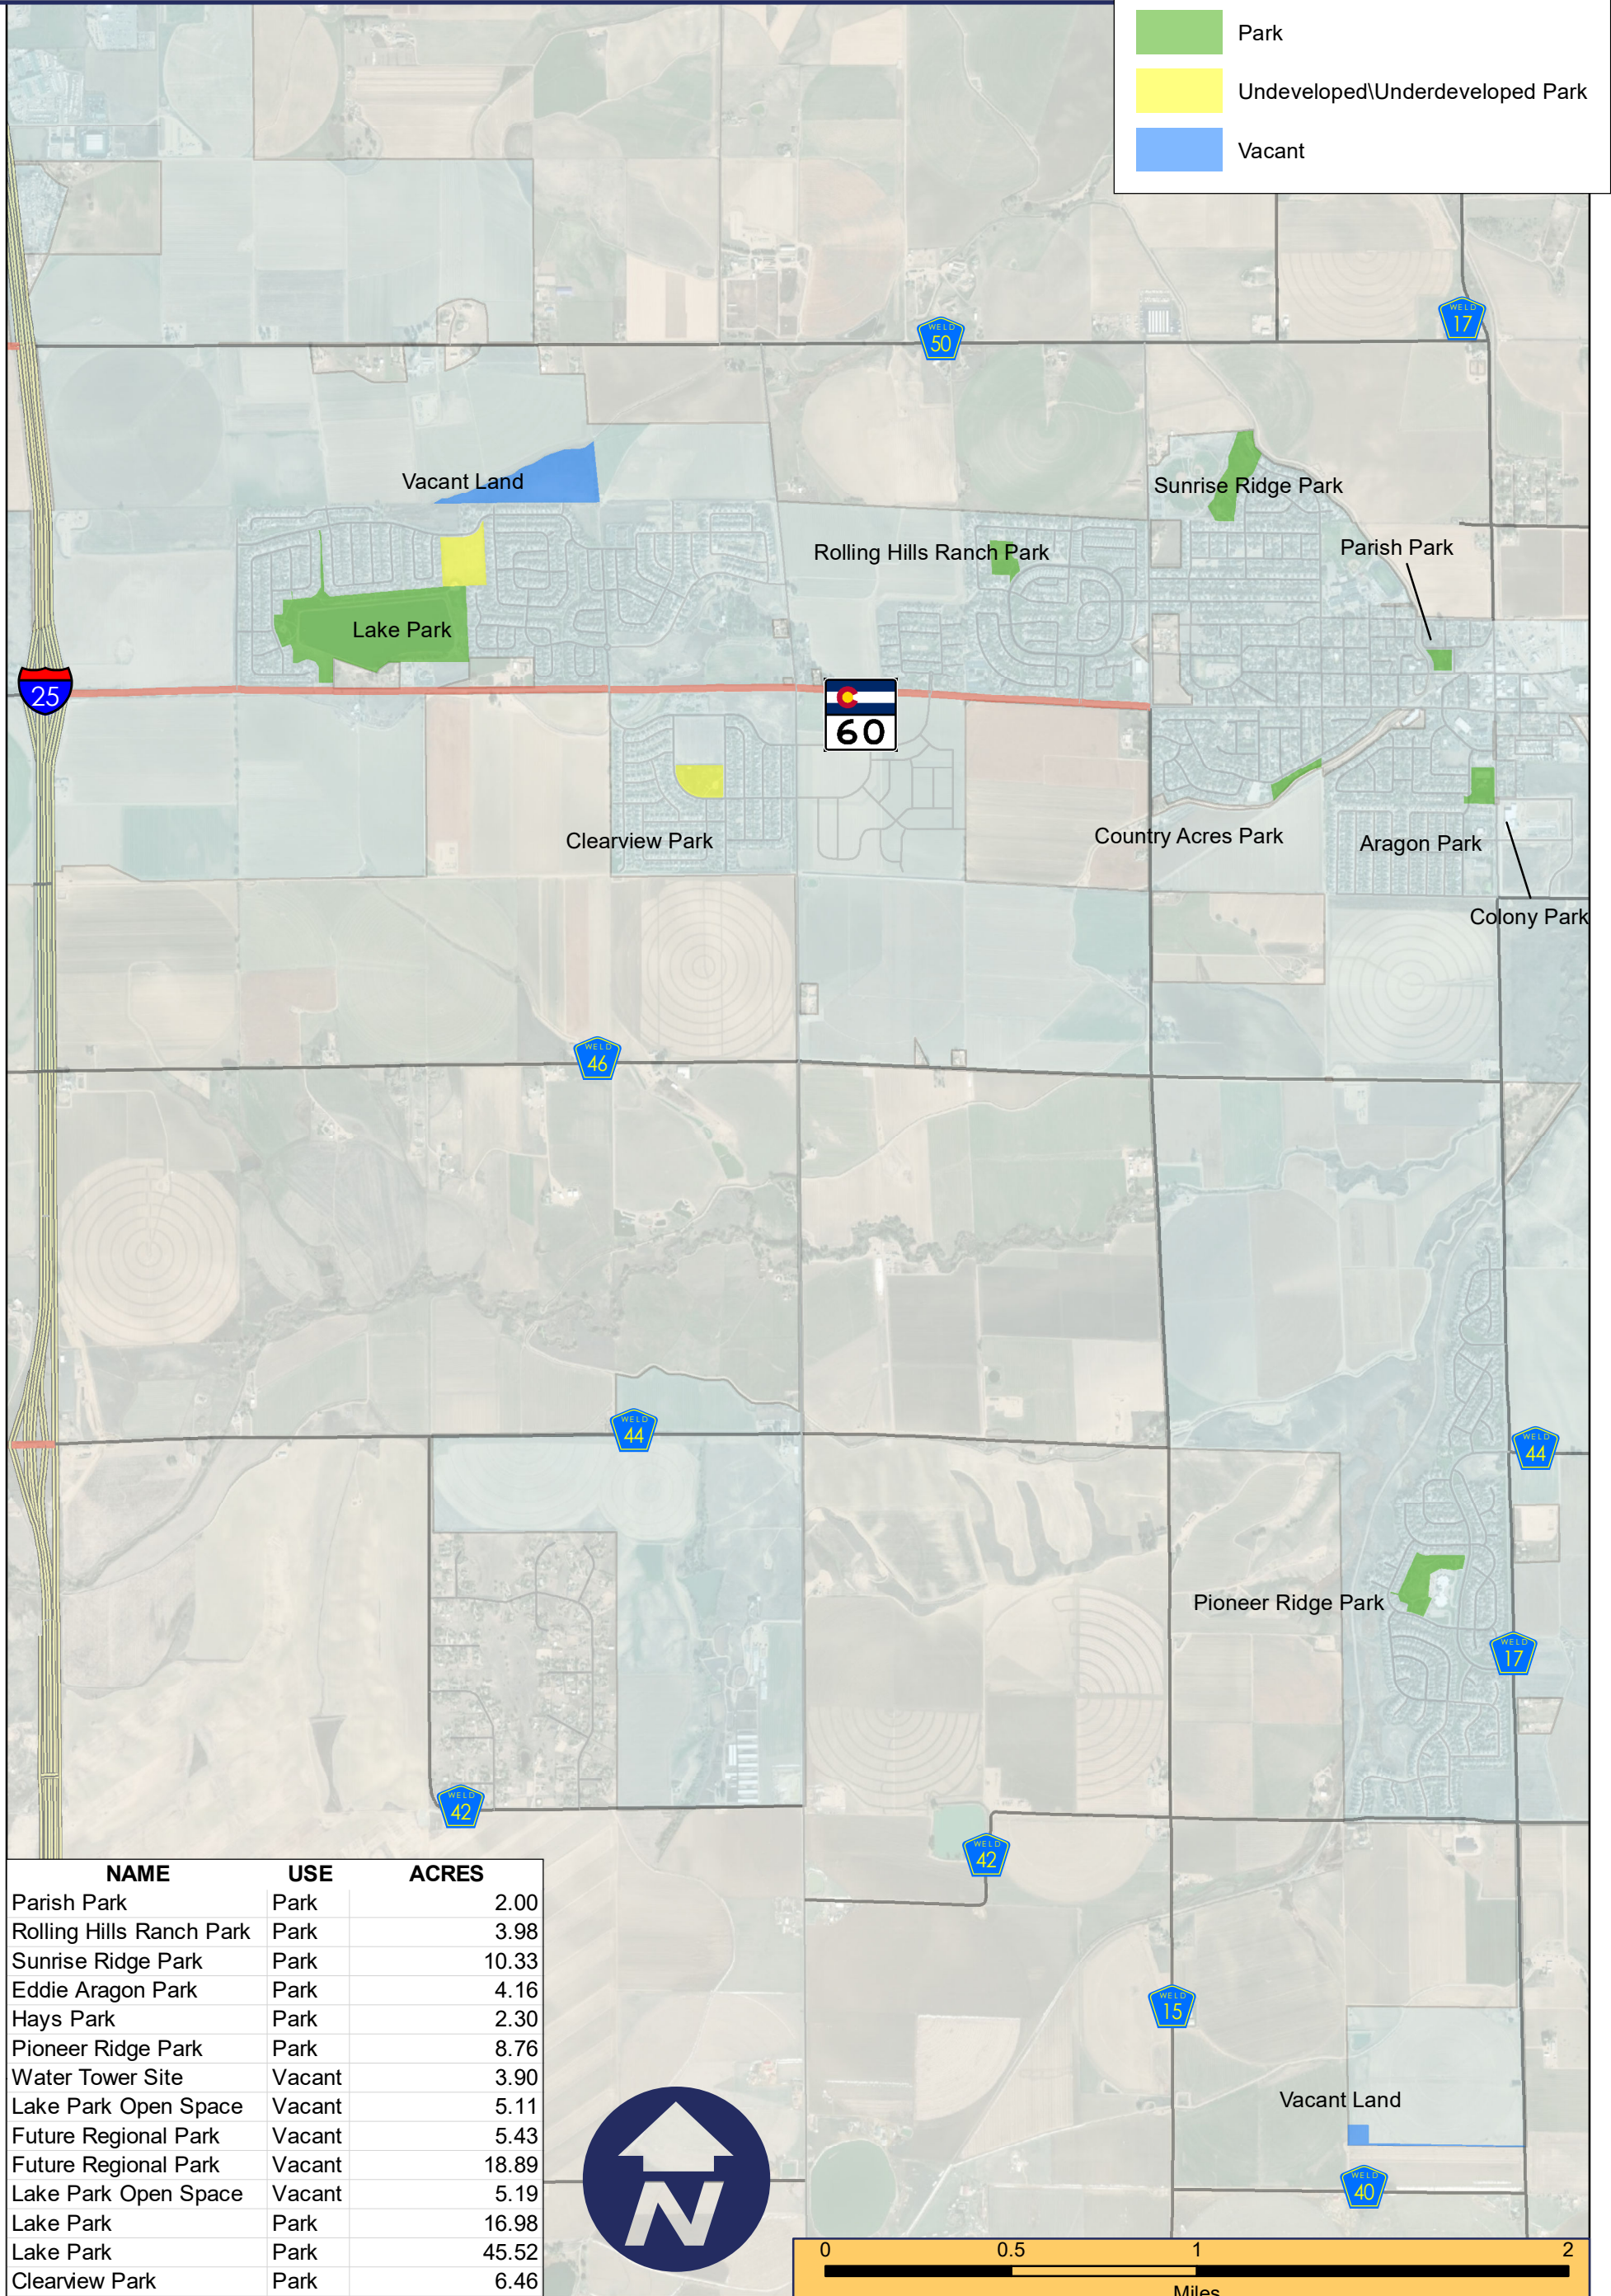

# Potential Dog Park Sites

In the Town of Johnstown, Colorado

## Legend

 Town Limits

### Town-Owned Property

#### Use

 Park

 Undeveloped/Underdeveloped Park

 Vacant

NAME	USE	ACRES
Parish Park	Park	2.00
Rolling Hills Ranch Park	Park	3.98
Sunrise Ridge Park	Park	10.33
Eddie Aragon Park	Park	4.16
Hays Park	Park	2.30
Pioneer Ridge Park	Park	8.76
Water Tower Site	Vacant	3.90
Lake Park Open Space	Vacant	5.11
Future Regional Park	Vacant	5.43
Future Regional Park	Vacant	18.89
Lake Park Open Space	Vacant	5.19
Lake Park	Park	16.98
Lake Park	Park	45.52
Clearview Park	Park	6.46