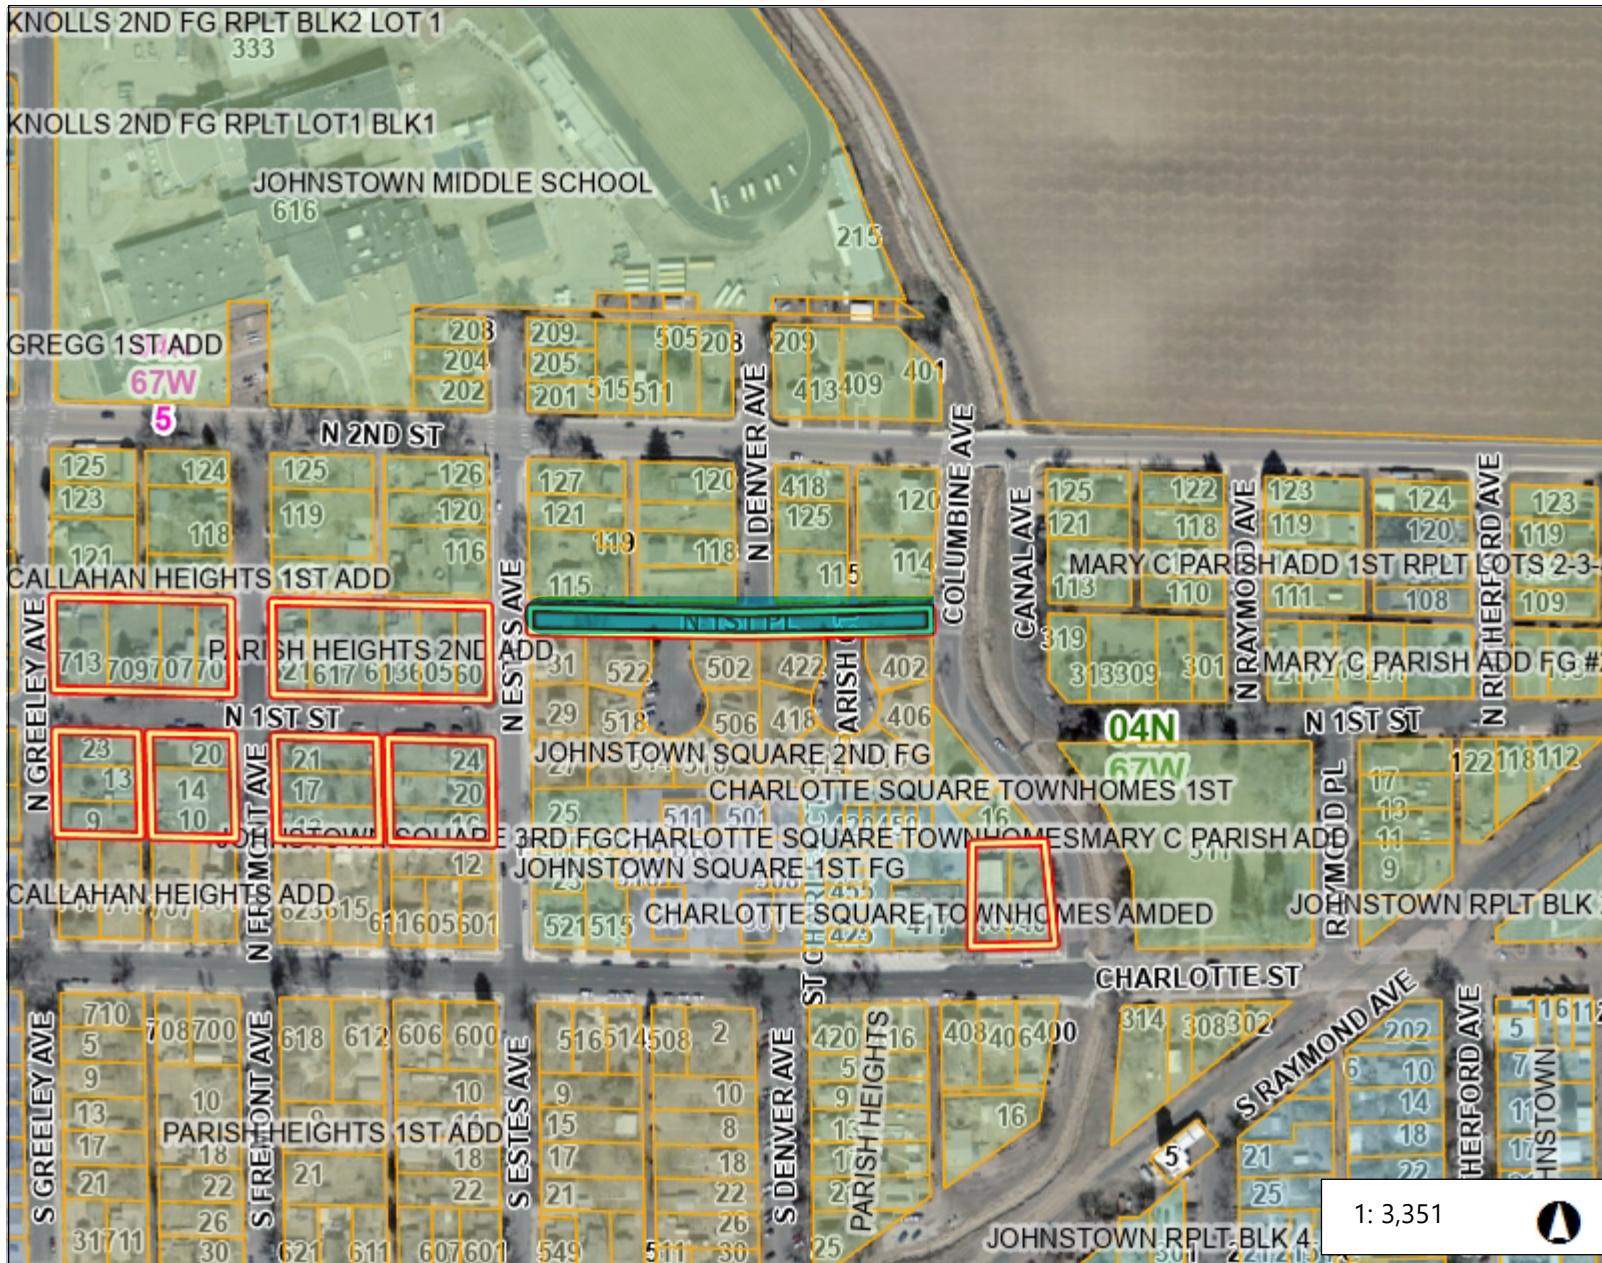

- Legend**
-  Parcels
 -  Highway
 -  County Boundary

1: 4,602 

767.0 0 383.52 767.0 Feet

Notes

Legend

- Parcels
- Highway
- County Boundary

1: 2,301

383.5 0 191.76 383.5 Feet

Notes

Legend

- Parcels
- Highway
- Township / Range
- Section
- County Boundary

1: 3,351

558.6 0 279.28 558.6 Feet

Notes

Legend

- Parcels
- Highway
- Township / Range
- Section
- County Boundary

1: 3,351

558.6 0 279.28 558.6 Feet

Notes

- Legend**
- Parcels
 - Highway
 - Township / Range
 - Section
 - County Boundary

1: 1,266

Notes