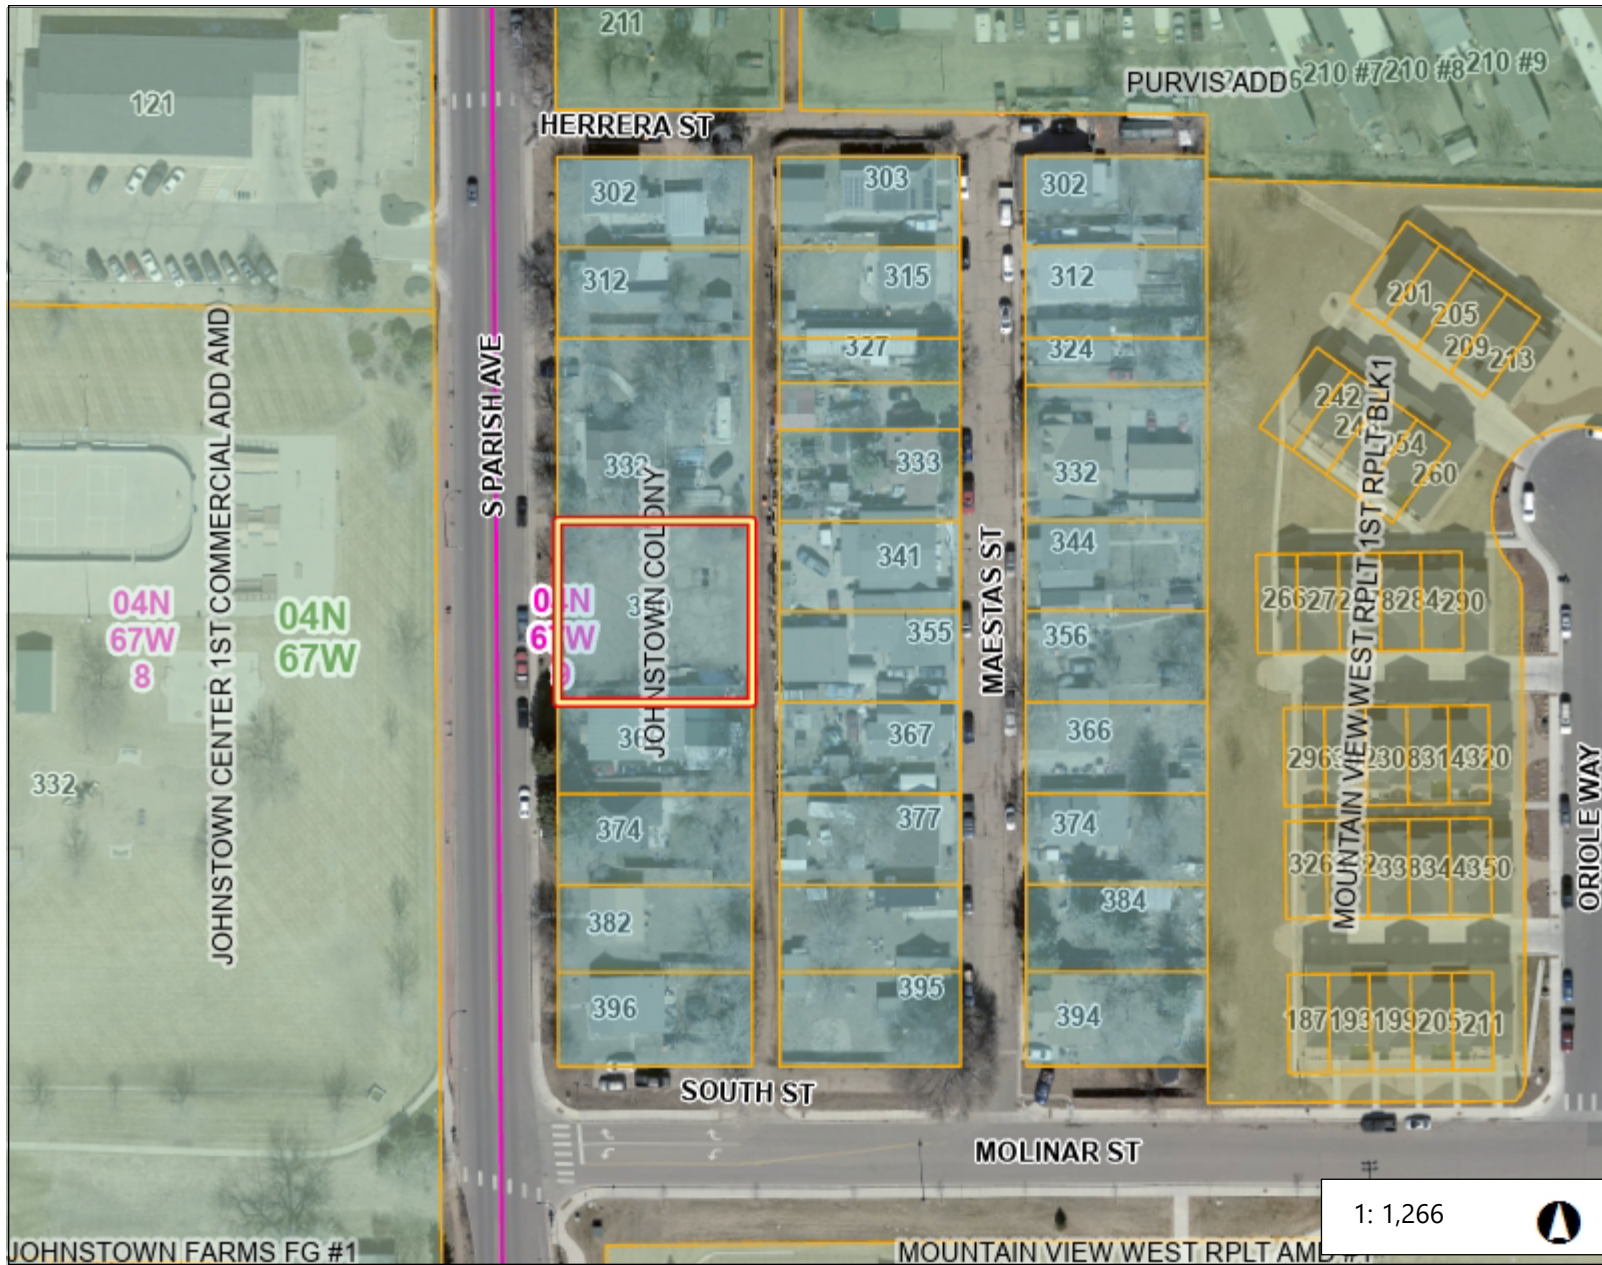

- Legend**
-  Parcels
 -  Highway
 -  County Boundary

1: 4,602 

767.0 0 383.52 767.0 Feet

Notes

Legend

- Parcels
- Highway
- County Boundary

1: 2,301

383.5 0 191.76 383.5 Feet

Notes

Legend

- Parcels
- Highway
- Township / Range
- Section
- County Boundary

1: 3,351

558.6 0 279.28 558.6 Feet

Notes

Legend

- Parcels
- Highway
- Township / Range
- Section
- County Boundary

1: 3,351

558.6 0 279.28 558.6 Feet

Notes

- Legend**
- Parcels
 - Highway
 - Township / Range
 - Section
 - County Boundary

1: 1,266

Notes