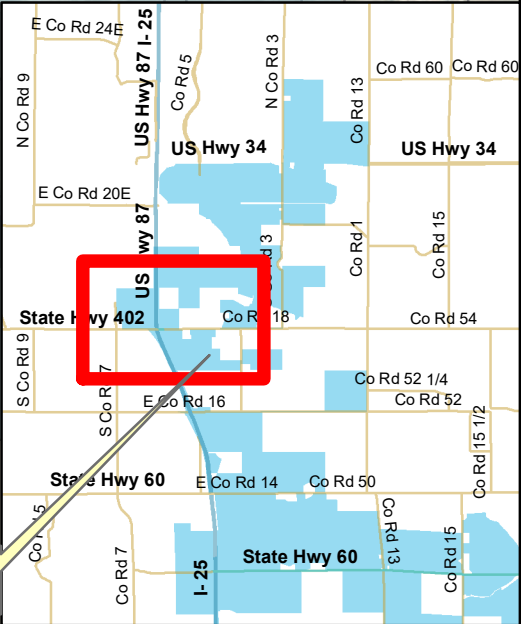

LOST POND

FRONTAGE

PINIONWOOD  
RIVER RANCH  
RIDGEWOOD  
KIRKWOOD  
IDLEWOOD  
SADDLEWOOD  
SILVERWOOD  
RIVER RANCH

Subject Property

SANDALWOOD  
MOUNTAINWOOD  
YELLOWWOOD  
ROSEWOOD  
ROSEWOOD

BIG HOLLOW

402

25

25

LARIMER  
18

FRONTAGE

FRONT

Area of Detail