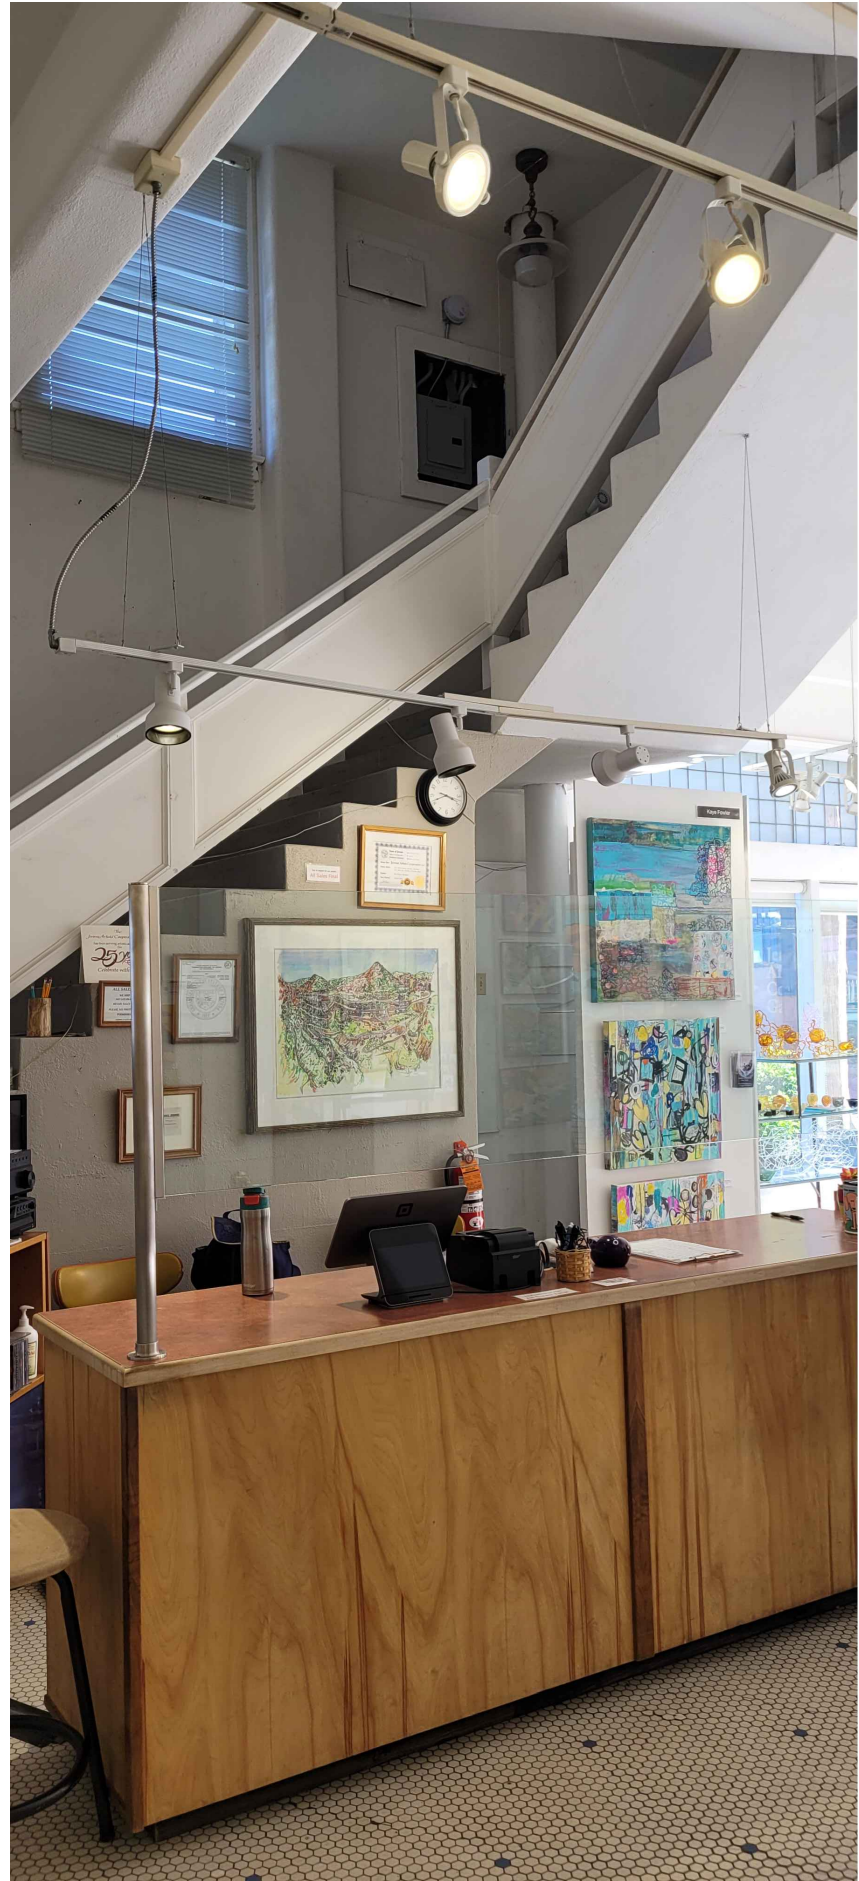

PAGE:

EXISTING
PHOTOS

Knowlton's Construction
446 CLARK STREET
JEROME, AZ 86331
PHONE: 603-355-7410

**RESIDENTIAL
&
COMMERCIAL
DESIGNS**

PROJECT NAME: HOTEL JEROME
ADDRESS: JEROME, ARIZONA

DESIGNED BY: STEVE KNOWLTON
SCALE:
DATE: 06/10/2023