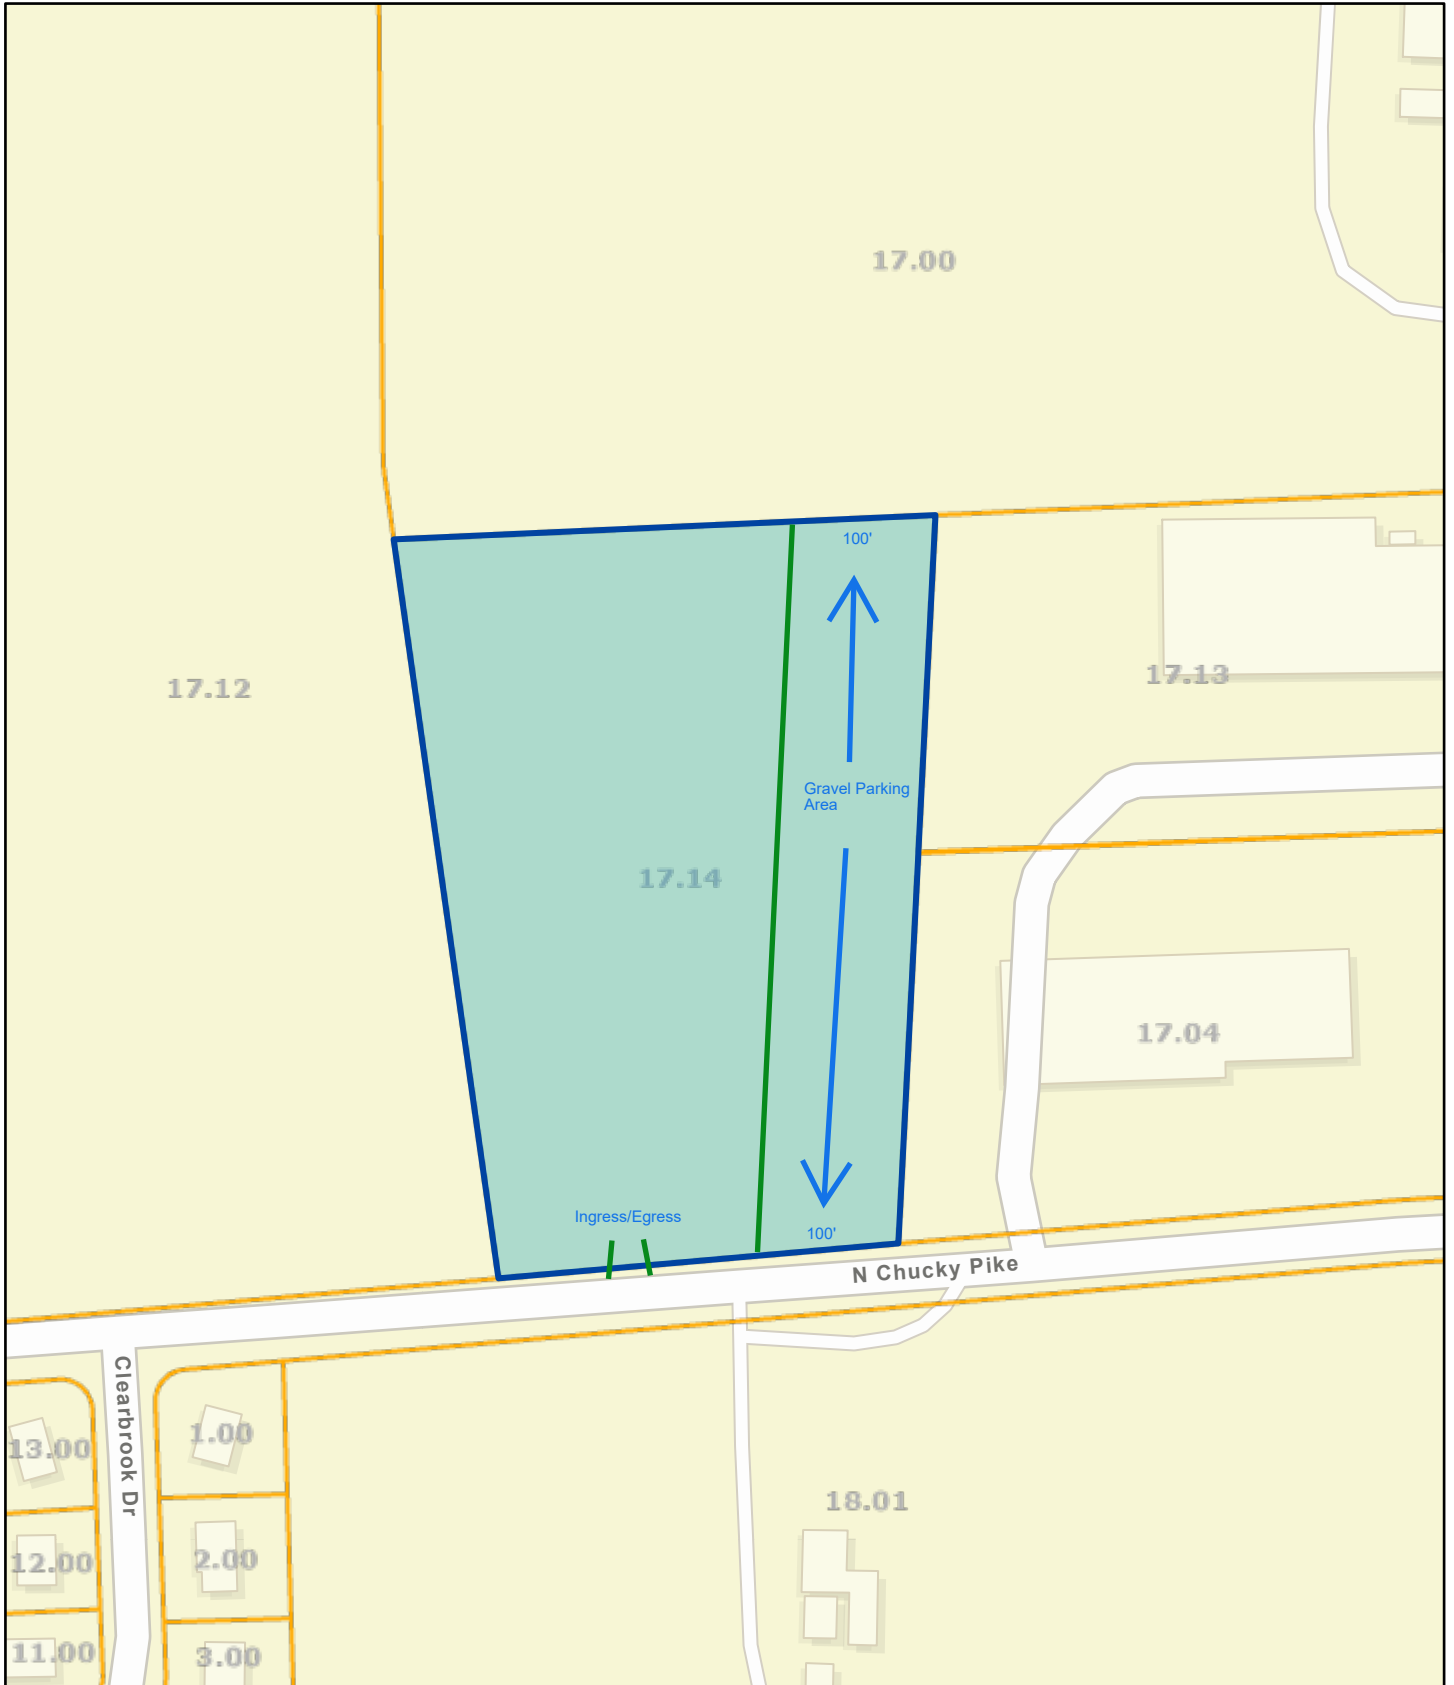

# Jefferson County - Parcel: 015 017.14

Date: February 17, 2026

County: JEFFERSON  
Owner: HODGE THOMAS RICHARD & PATRICIA A  
Address: CHUCKY PK N  
Parcel ID: 015 017.14  
Deeded Acreage: 0  
Calculated Acreage: 5

The property lines are compiled from information maintained by your local county Assessor's office but are not conclusive evidence of property ownership in any court of law.