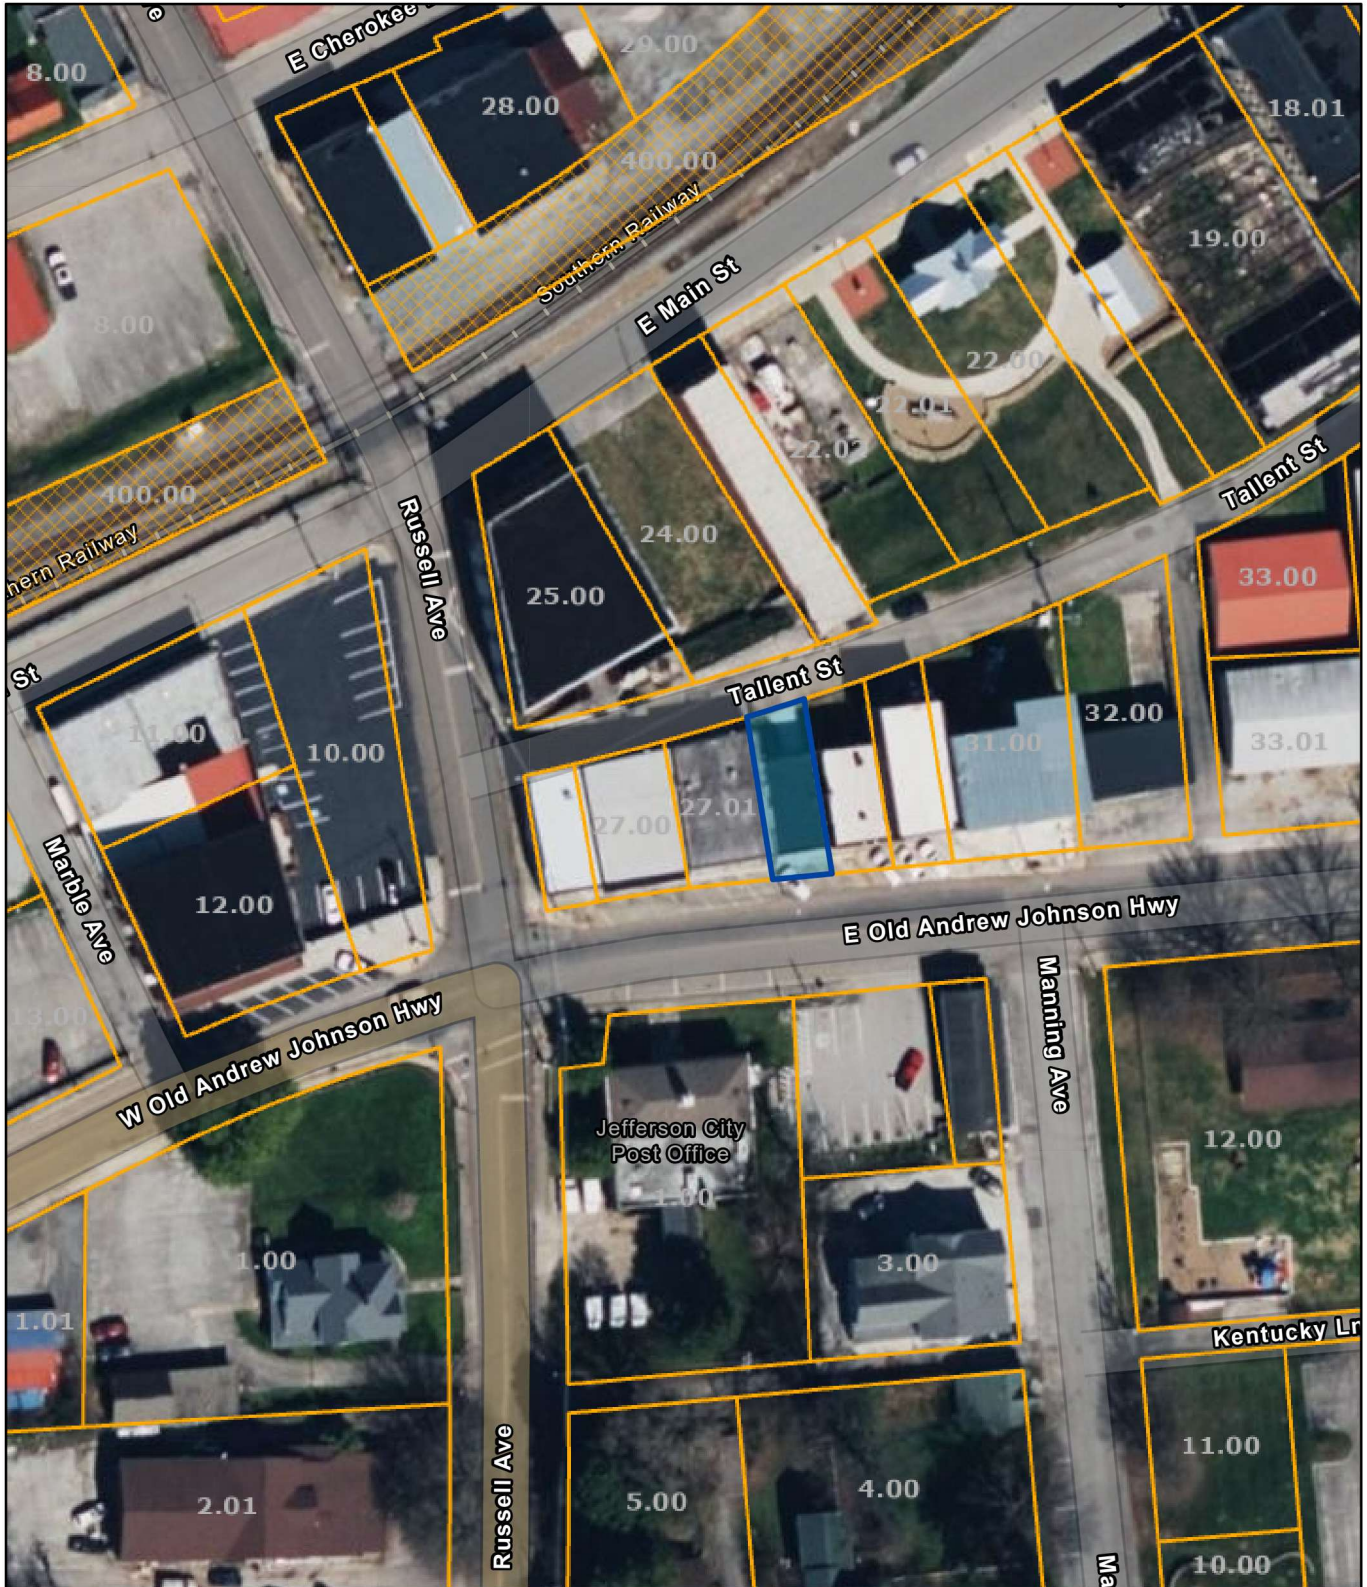

Jefferson County - Parcel: 014M H 028.00

Date: April 20, 2026

County: JEFFERSON
Owner: OUSLEY GERALDINE T
Address: OLD A J HWY E 106
Parcel ID: 014M H 028.00
Deeded Acreage: 0
Calculated Acreage: 0
Vexcel Imagery Date: 2021

The property lines are compiled from information maintained by your local county Assessor's office but are not conclusive evidence of property ownership in any court of law.