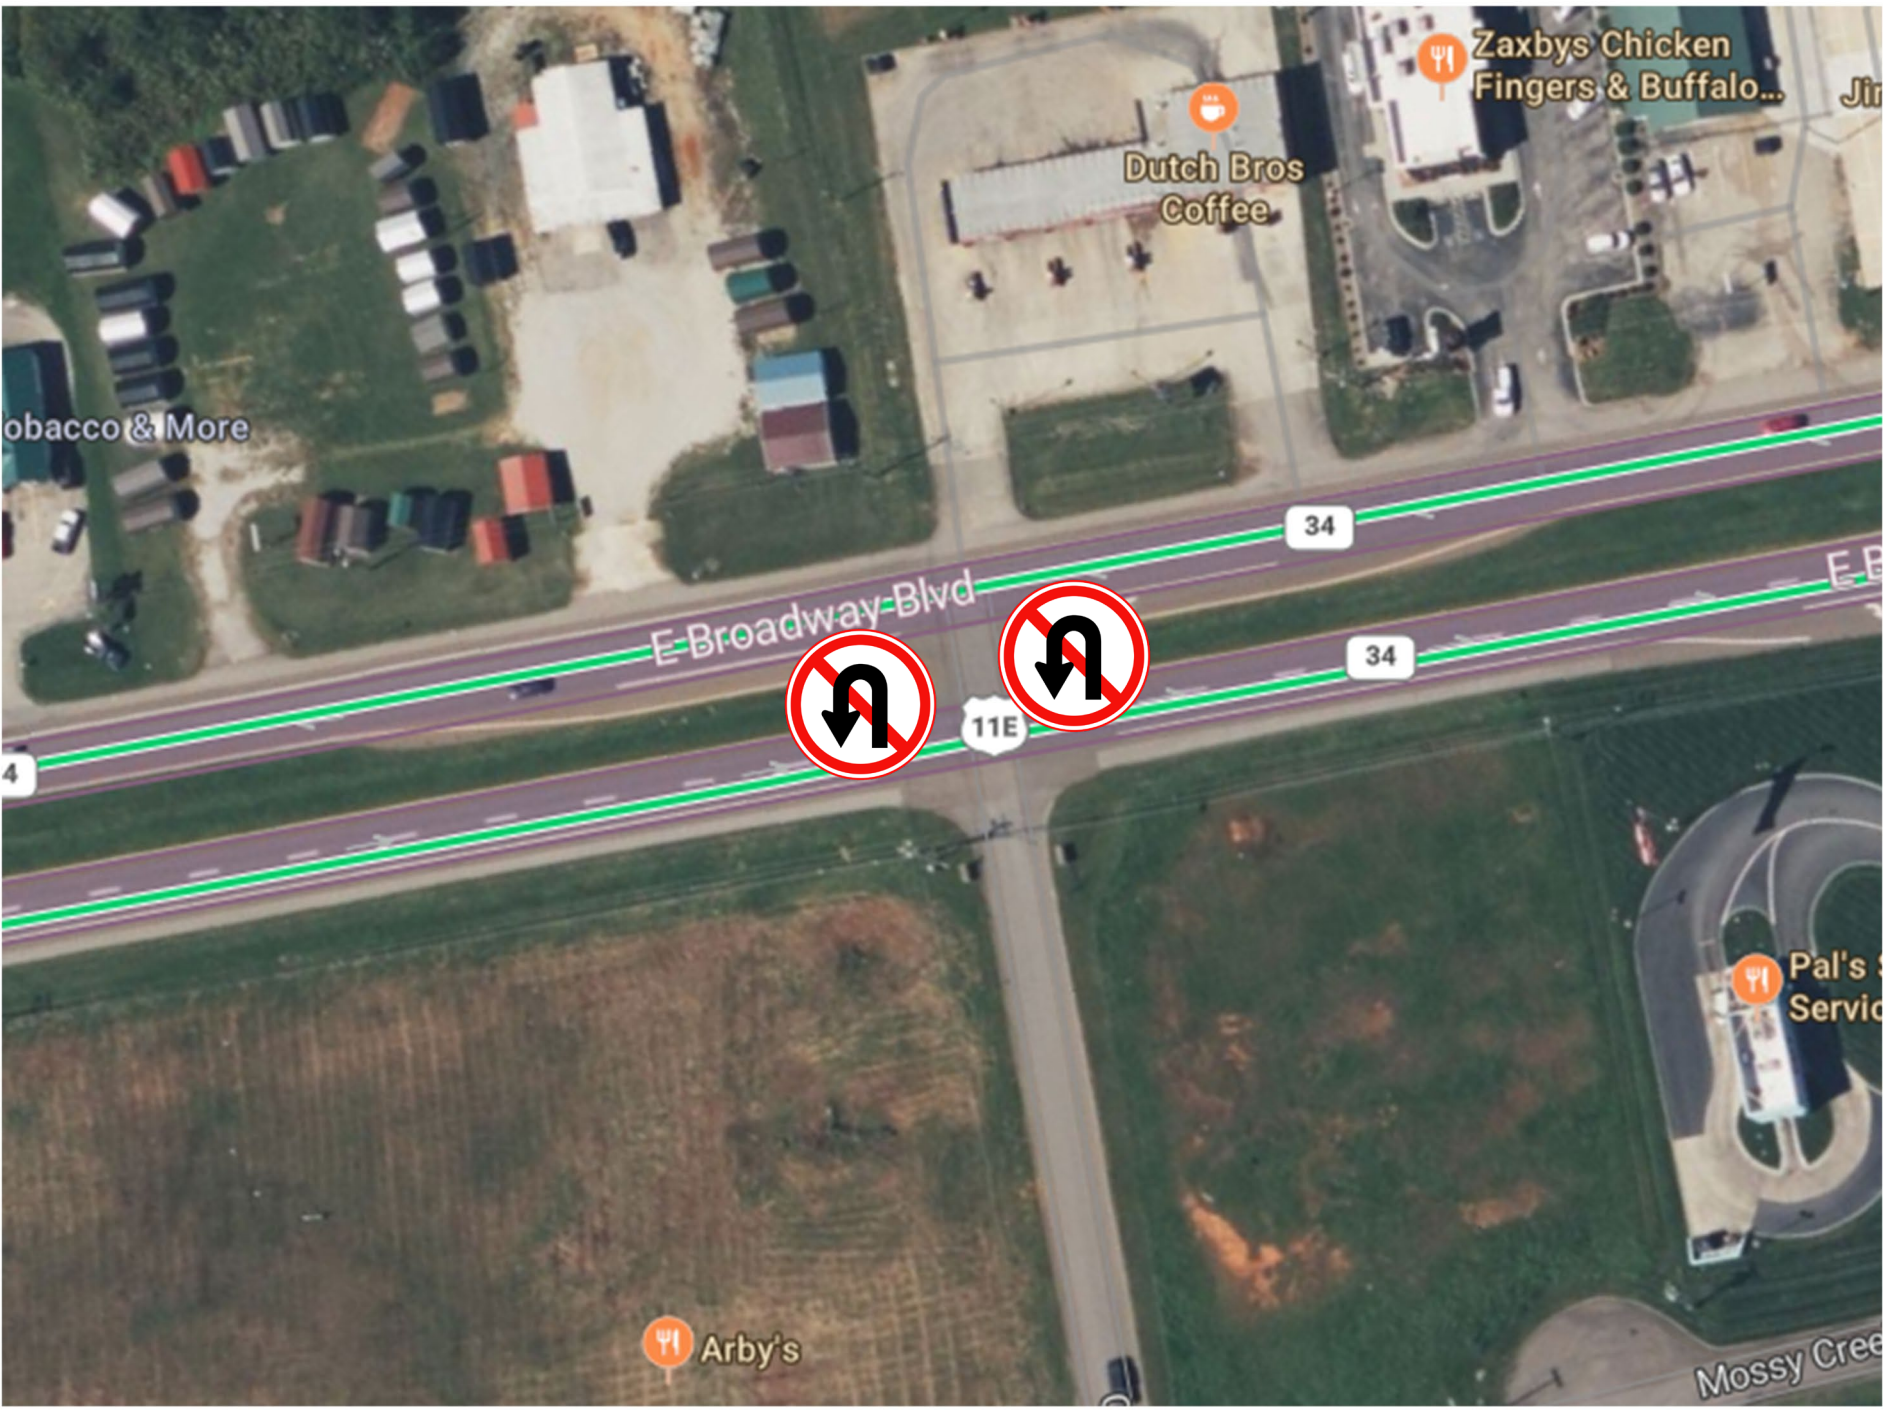

Hardee's

Wendy's

N Chucky Pike

E Broadway Blvd

11E

34

34

E Broadway Blvd

Blue Auto Wash

Waffle House

Lee's food mart

American Rental Home Furnishings

Tobacco & More

Dutch Bros
Coffee

Zaxbys Chicken
Fingers & Buffalo...

E-Broadway Blvd