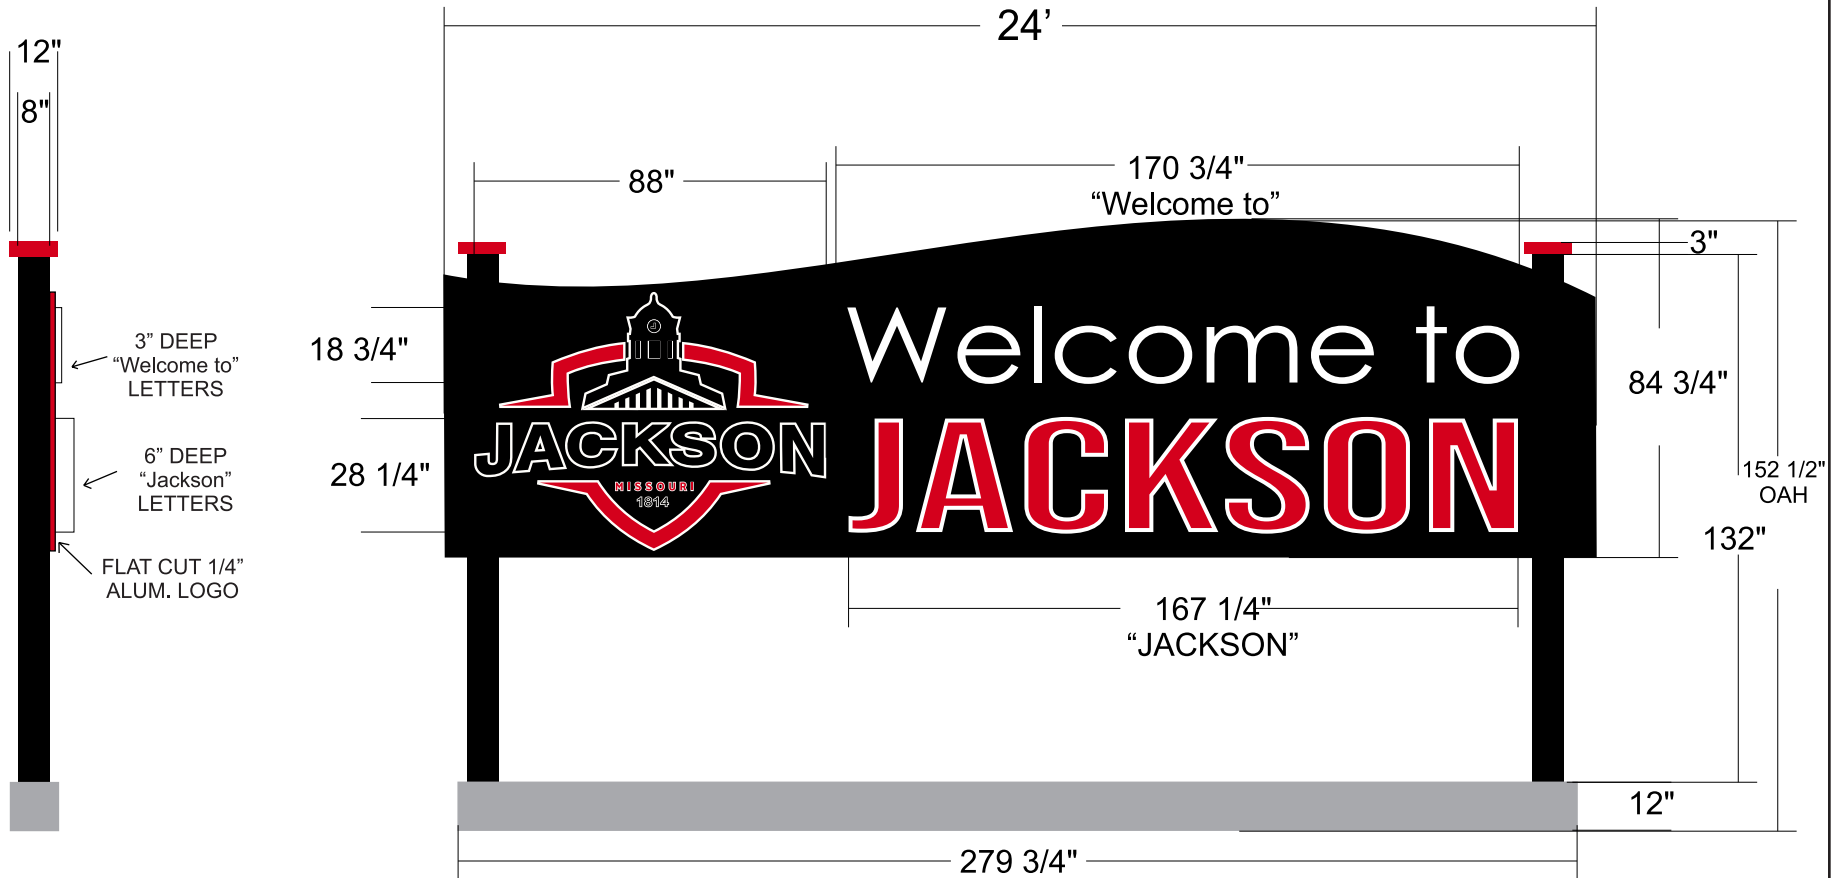

OPTION H

SIDE VIEW

3180 East Outer Road North • Scott City, MO 63780
573-335-3939 • 1-888-335-3939 • Fax: 573-335-6070

CUSTOMER APPROVAL DATE

SALES: MARTY PLATZ
mplat@coasttocoastsigns.com

DATE: 3/30/26
DESIGNED FOR: JACKSON - CHAMBER OF COMMERCE

DRAWN BY: HANNAH LIZENBEE

PROJECT LOCATION: JACKSON, MO
CONTACT: JANNA CLIFTON

REVISIONS & REMARKS

SCALE: 1/4" = 1'
FILE NAME: 24745-WELCOME TO JACKSON SIGN

Terms: 50% down with balance due upon completion.