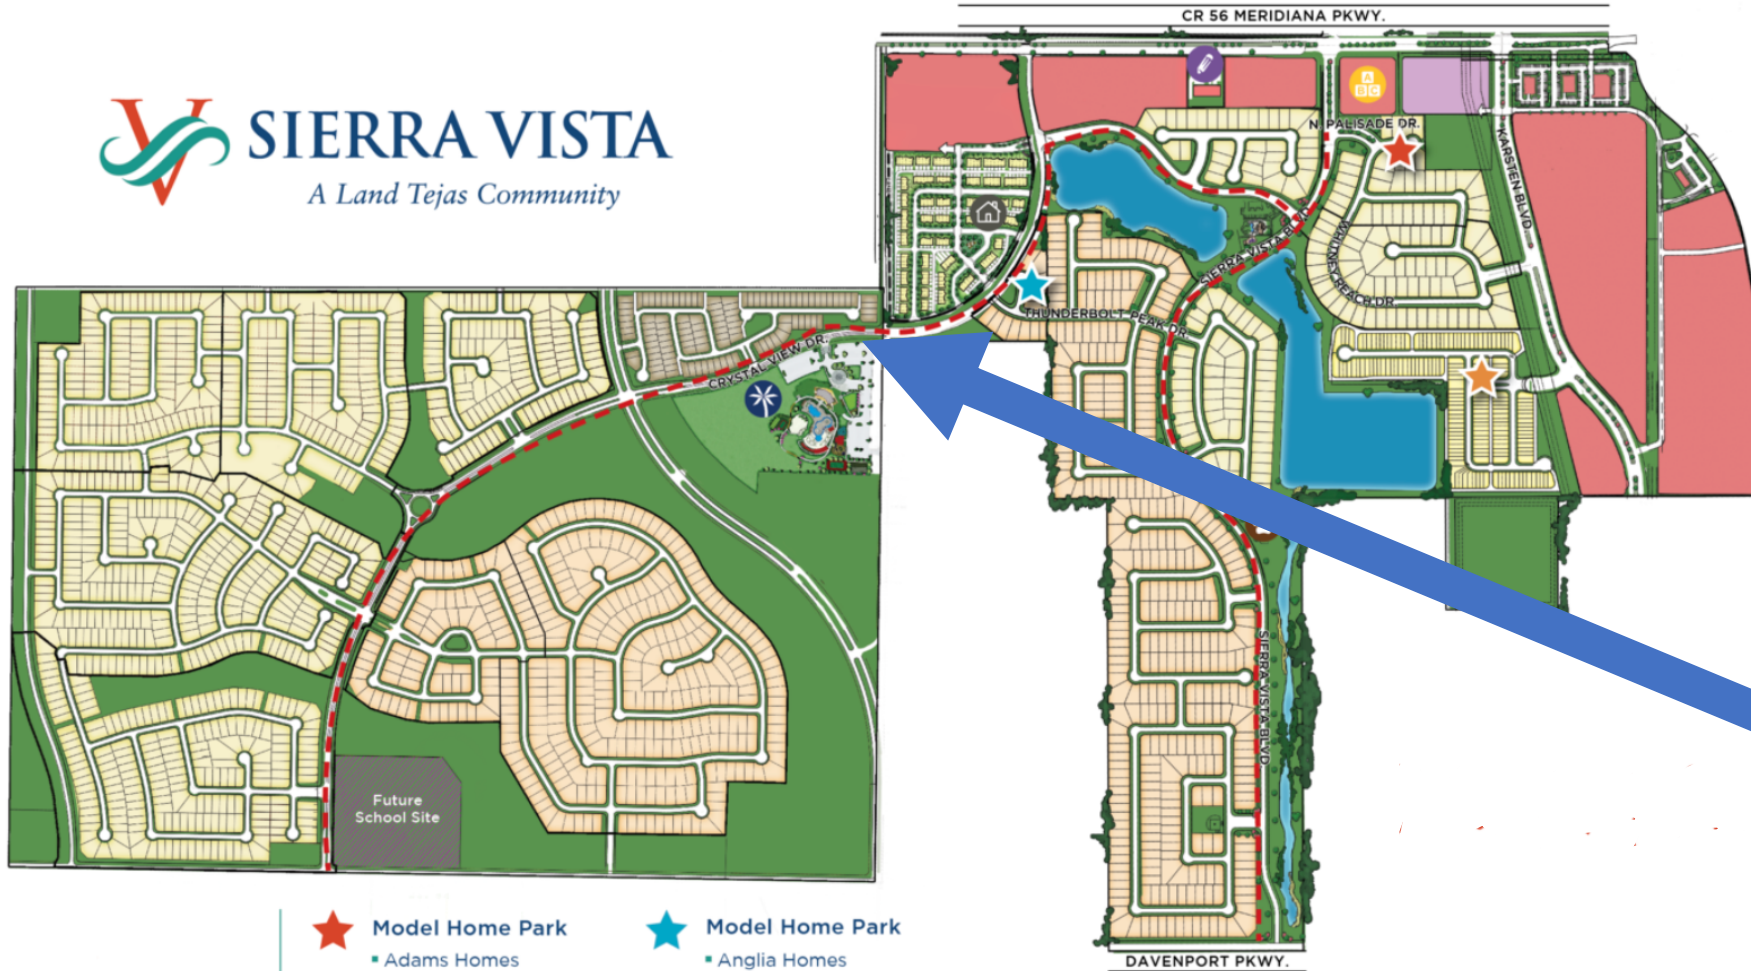

## Proposed Sign Details

**Intended Purpose** – Temporary sign to show general public and Sierra Vista residents what is being built on the amenity site

**Sign Size** – 16' tall x 20' wide

**Sign Material** –

- 4 solid wood posts support the sign (similar to telephone poles)
- Solid wood frame wrapped in vinyl print

**Length of Use** – Temporary sign only in place for duration of construction. Will be removed once construction has been completed

# Proposed Location – SW Corner of Crystal View Dr & CR 48

Location for proposed  
lazy river construction  
sign - 16'x20'

**SIERRA VISTA**  
A Land Tejas Community

**Proposed Location**

*Our Family*  
**OF BUILDERS**

# Proposed Sign

 SIERRA VISTA

 THE ISLAND  
AMENITY VILLAGE

CRYSTAL VIEW DRIVE

1. BASKETBALL COURT  
2. PLAYGROUND  
3. RESTROOM/PAVILION  
4. SPORTS/OPEN SPACE  
5. SPLASH PAD  
6. OASIS POOL  
7. CABANA  
8. HAMMOCK AREA  
9. LAZY RIVER  
10. BEACH WALK IN  
11. SAND BEACH  
12. TENNIS COURT  
13. SHADE  
14. BOCCE BALL COURT  
15. PICKLEBALL COURT  
16. CLUBHOUSE PAD SITE