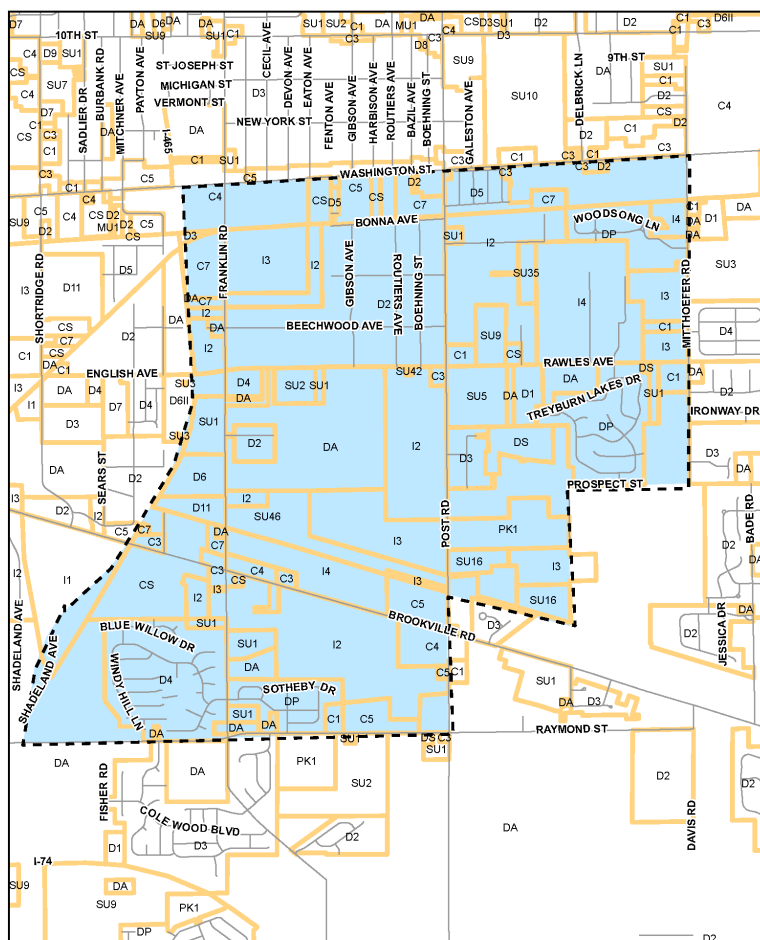

As part of the improved mass transportation that is coming to Washington Street there is a planned, but not funded, multi-use path connecting the future Blue Line (BRT) stop at Post and Washington to the Pennsy Trail, and the growing industrial corridor going south on Post Road to Brookville Road. This multi-use path is an extension of the planned and funded multi-use path that will run from the future 38th and Post Road Purple Line stop down to the future Washington and Post Blue Line Stop connecting two of the three Bus Rapid Transit lines in the city.

Existing Zoning

There is a mixture of zoning throughout the South Post Road EDA. Throughout much of the area parcels are zoned for industrial uses or commercial use. Primary zoning in this area is I-2, I-3, I-4, C-3, C-4, C-5. Throughout the RDA area there are several commercial parcels that are zoned SU-1 and SU-2. In addition to these zoning patterns there is also residential classified as D-1, D-2, D-3, D-4, and DA

South Post Road EDA

Legend
Zoning
South Post EDA