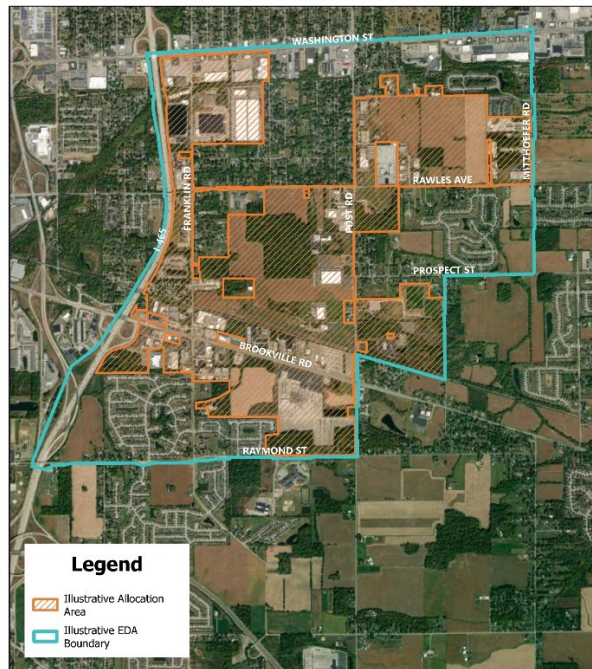

The South Post Road Economic Development Area is centered at approximately Washington Street and Post Road on the east side of Indianapolis.

Illustrative Allocation Area and EDA Boundary

Figure 1 Proposed Economic Development Area