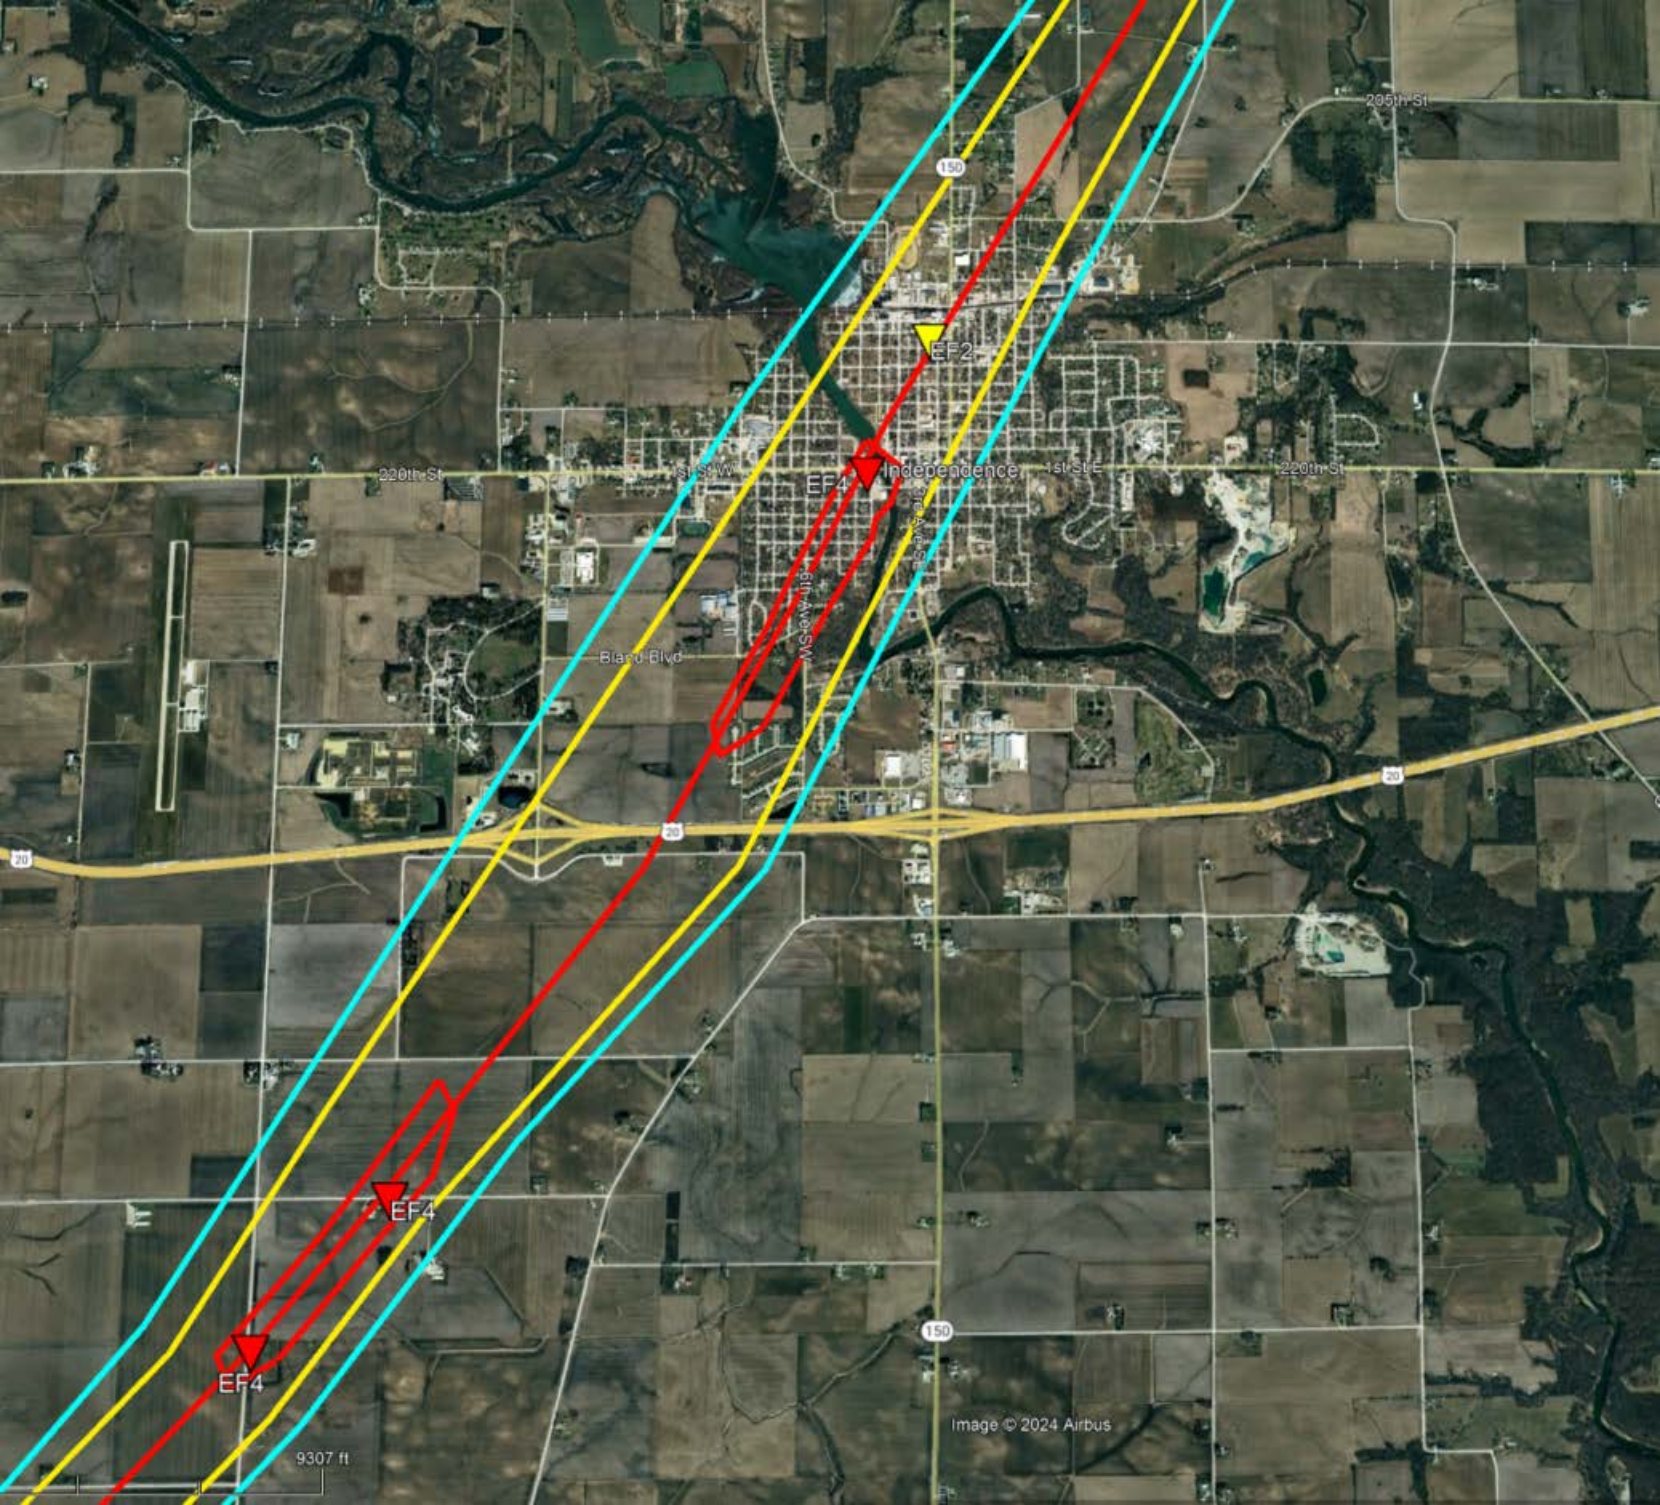

Independence

20

illee

Quasqueton

Rowley

Cono

209th St

150

EF2

220th St

1st St SW

Independence

1st St SE

220th St

Bland Blvd

6th Ave SW

6th Ave SE

20

20

20

150

9307 ft

Image © 2024 Airbus