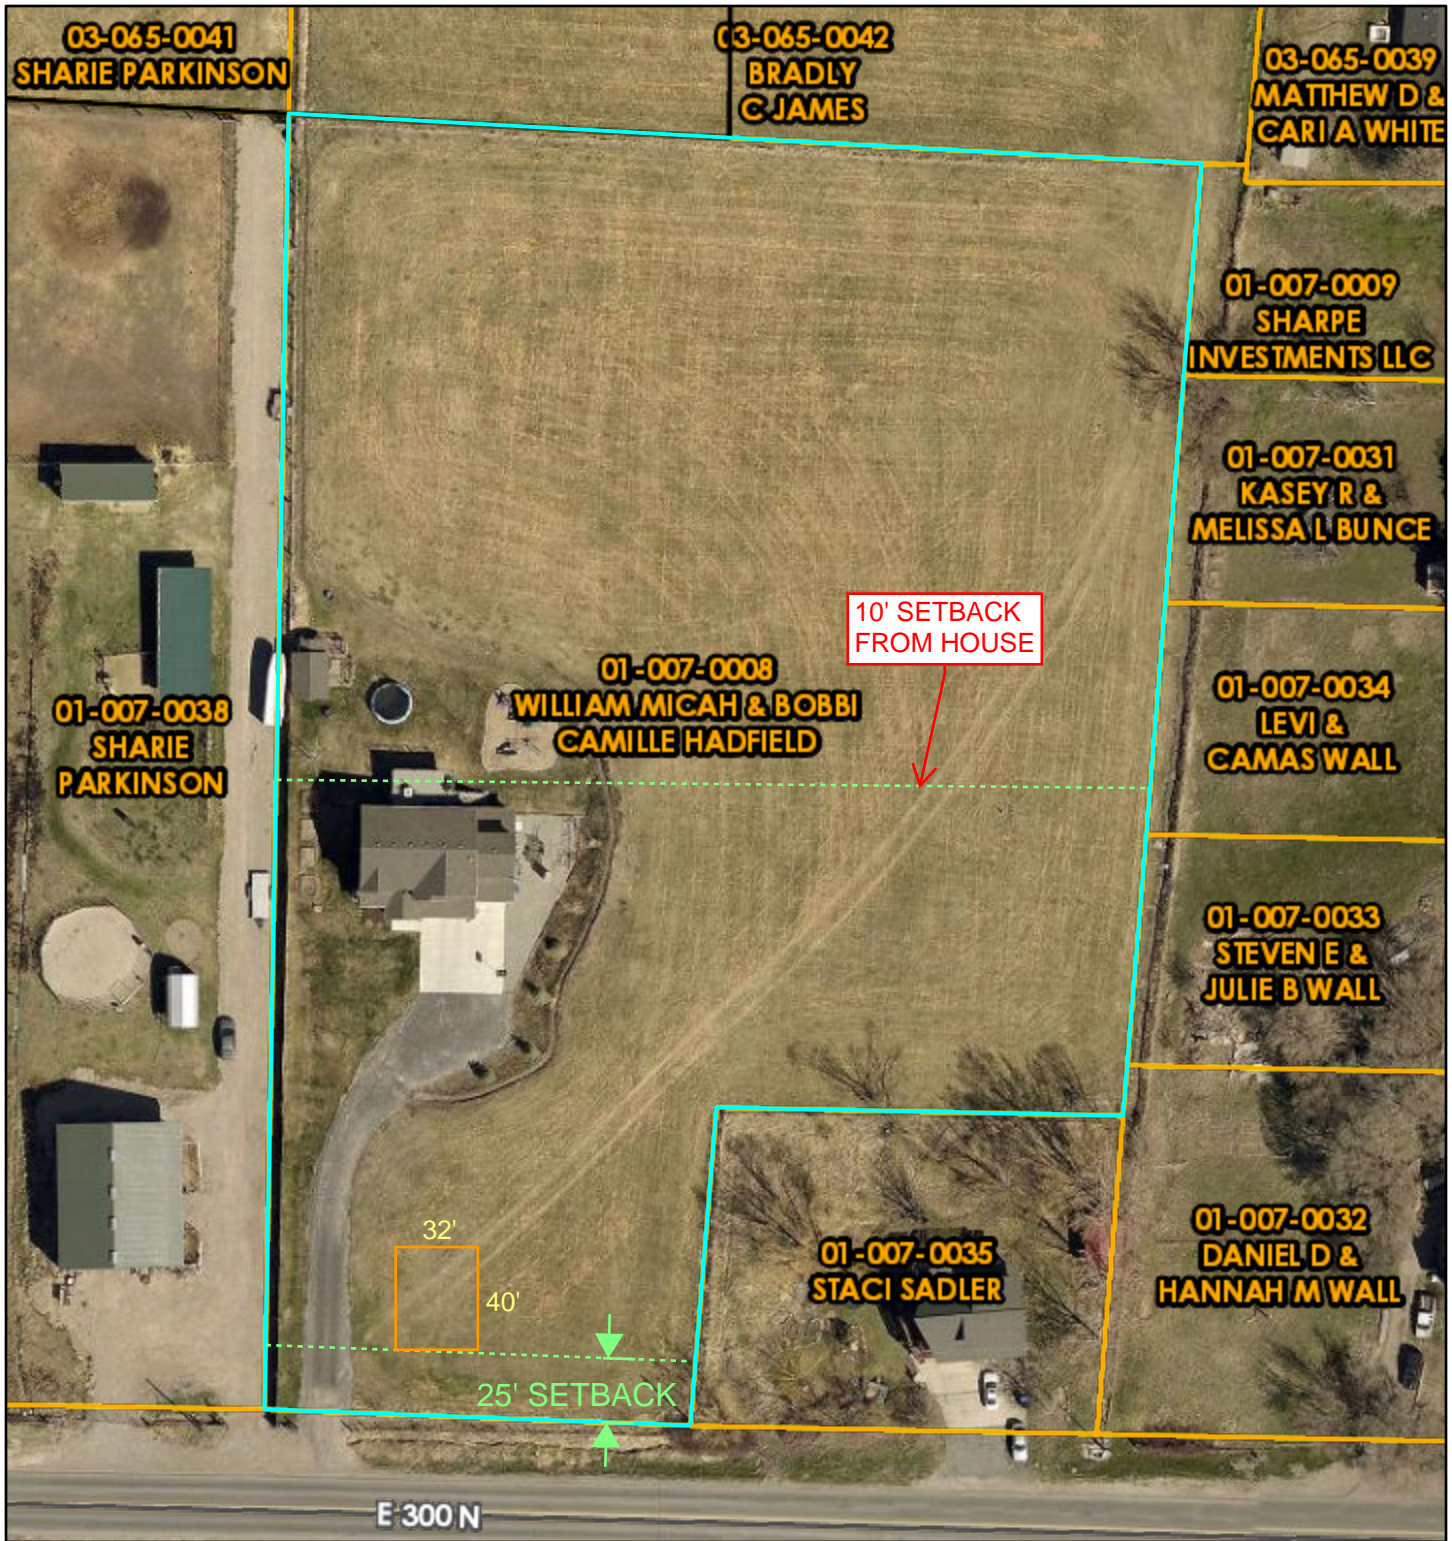

# Map

8/1/2024, 3:04:22 PM

-  Municipal Boundaries
-  County Centerline
- Parcel Tax ID & Owner Name Label
-  Cache Parcels

Maxar, Microsoft