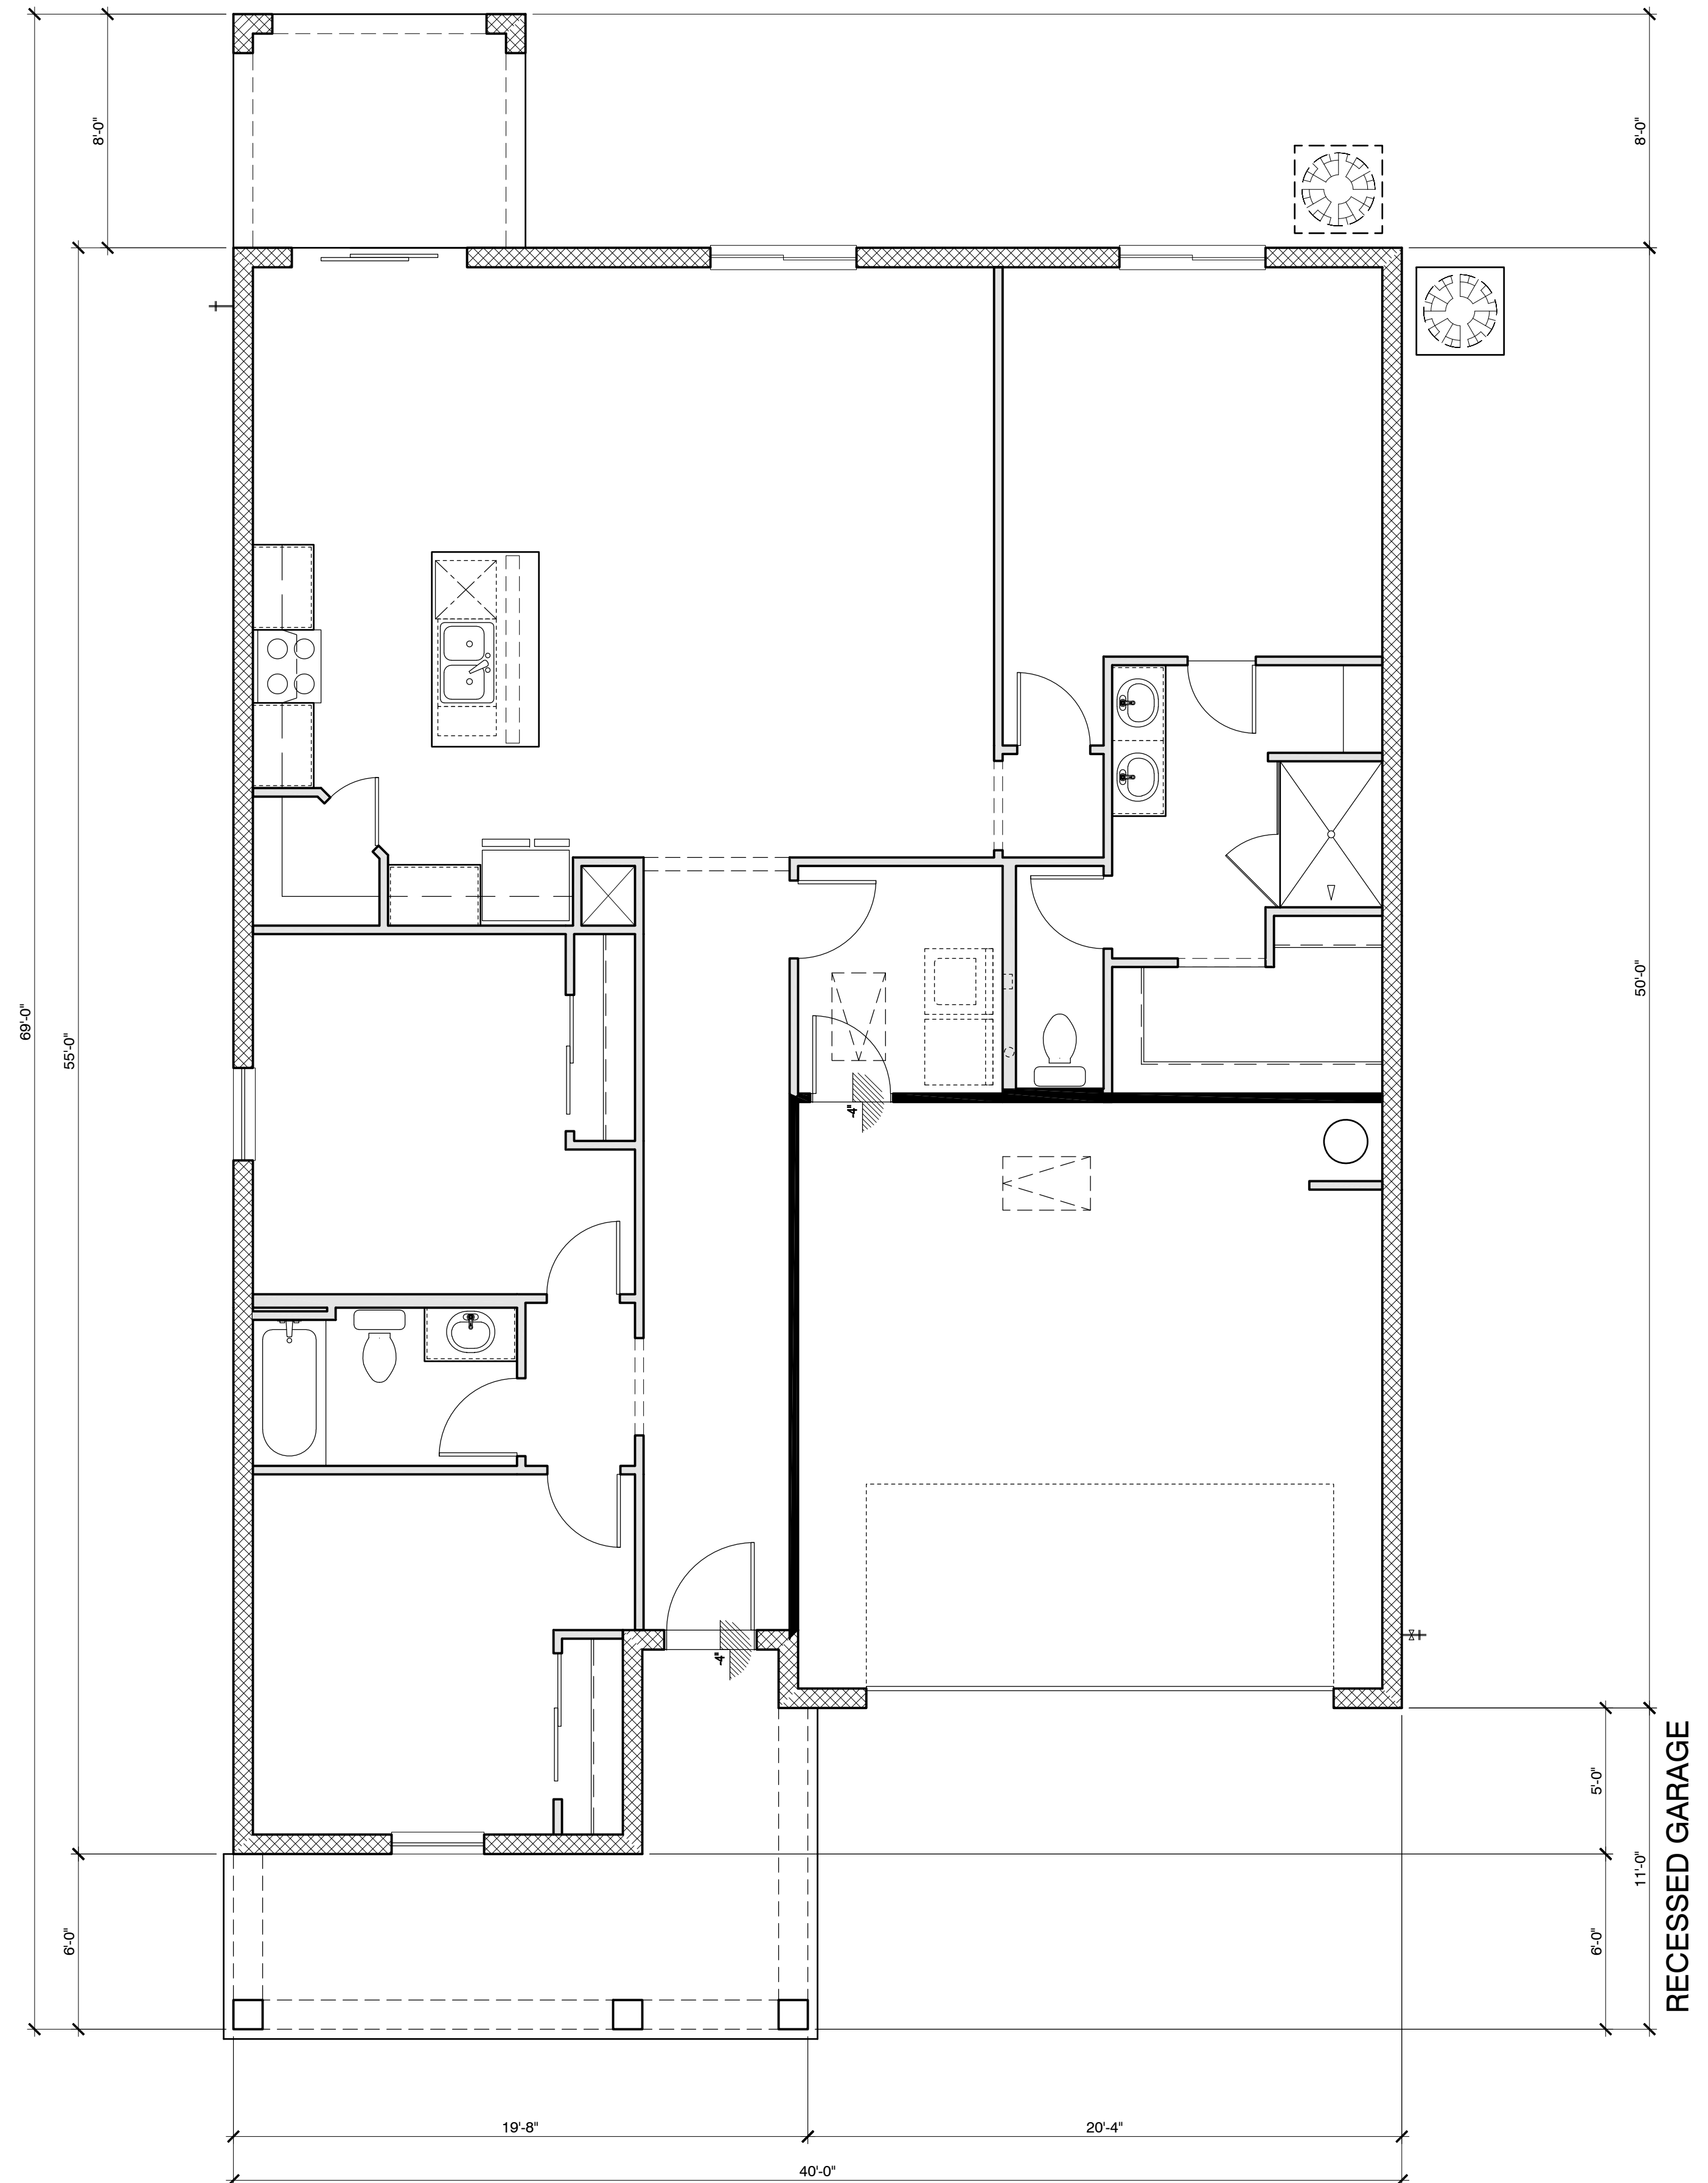

Elevation B

Elevation C

4R05 1,630 S.F.

Elevation B

Elevation C

Elevation B

Elevation C

4R20 2,041 S.F.

Elevation B

Elevation C

Meritage Homes 4R60 (Formerly Marigold)

Option

4R60 2,585 S.F.

Meritage Homes 4R60 (Formerly Marigold)

Elevation B

Elevation C

4R70 (Formerly Primrose)

4R70 (Formerly Primose) - 2,596 s.f.