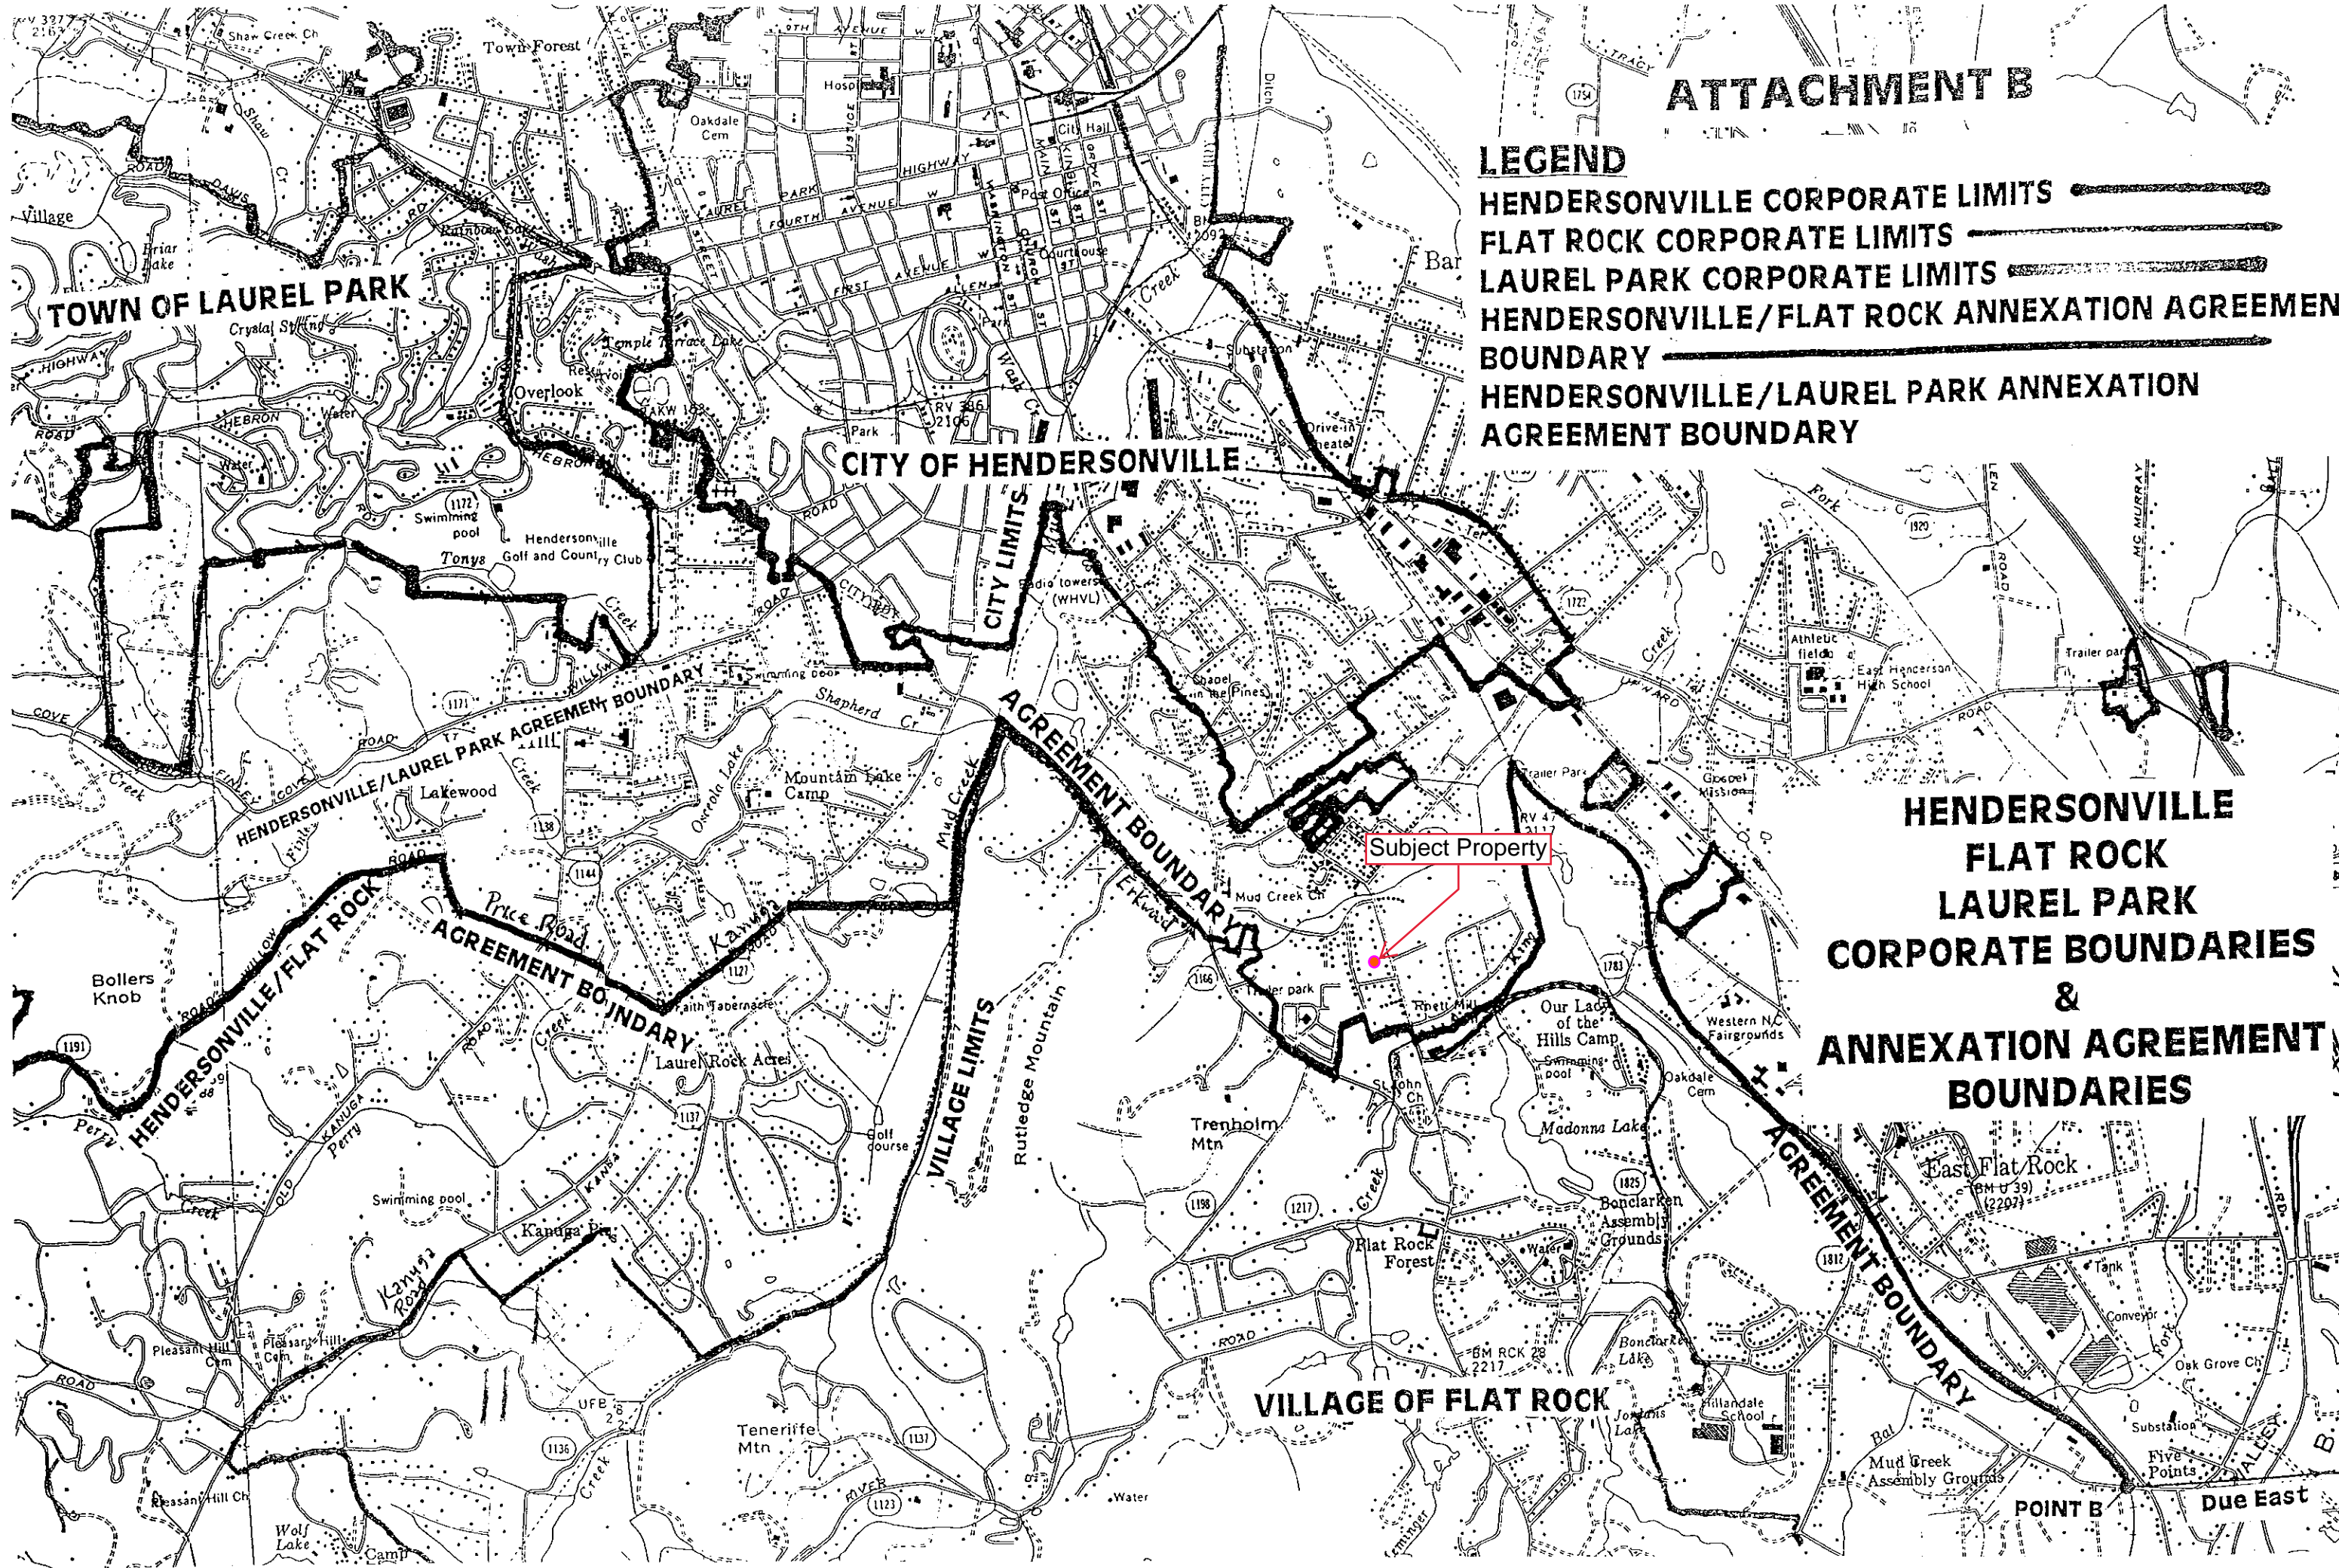

ATTACHMENT B

LEGEND

- HENDERSONVILLE CORPORATE LIMITS
- FLAT ROCK CORPORATE LIMITS
- LAUREL PARK CORPORATE LIMITS
- HENDERSONVILLE/FLAT ROCK ANNEXATION AGREEMENT BOUNDARY
- HENDERSONVILLE/LAUREL PARK ANNEXATION AGREEMENT BOUNDARY

HENDERSONVILLE FLAT ROCK LAUREL PARK CORPORATE BOUNDARIES & ANNEXATION AGREEMENT BOUNDARIES

POINT B Due East