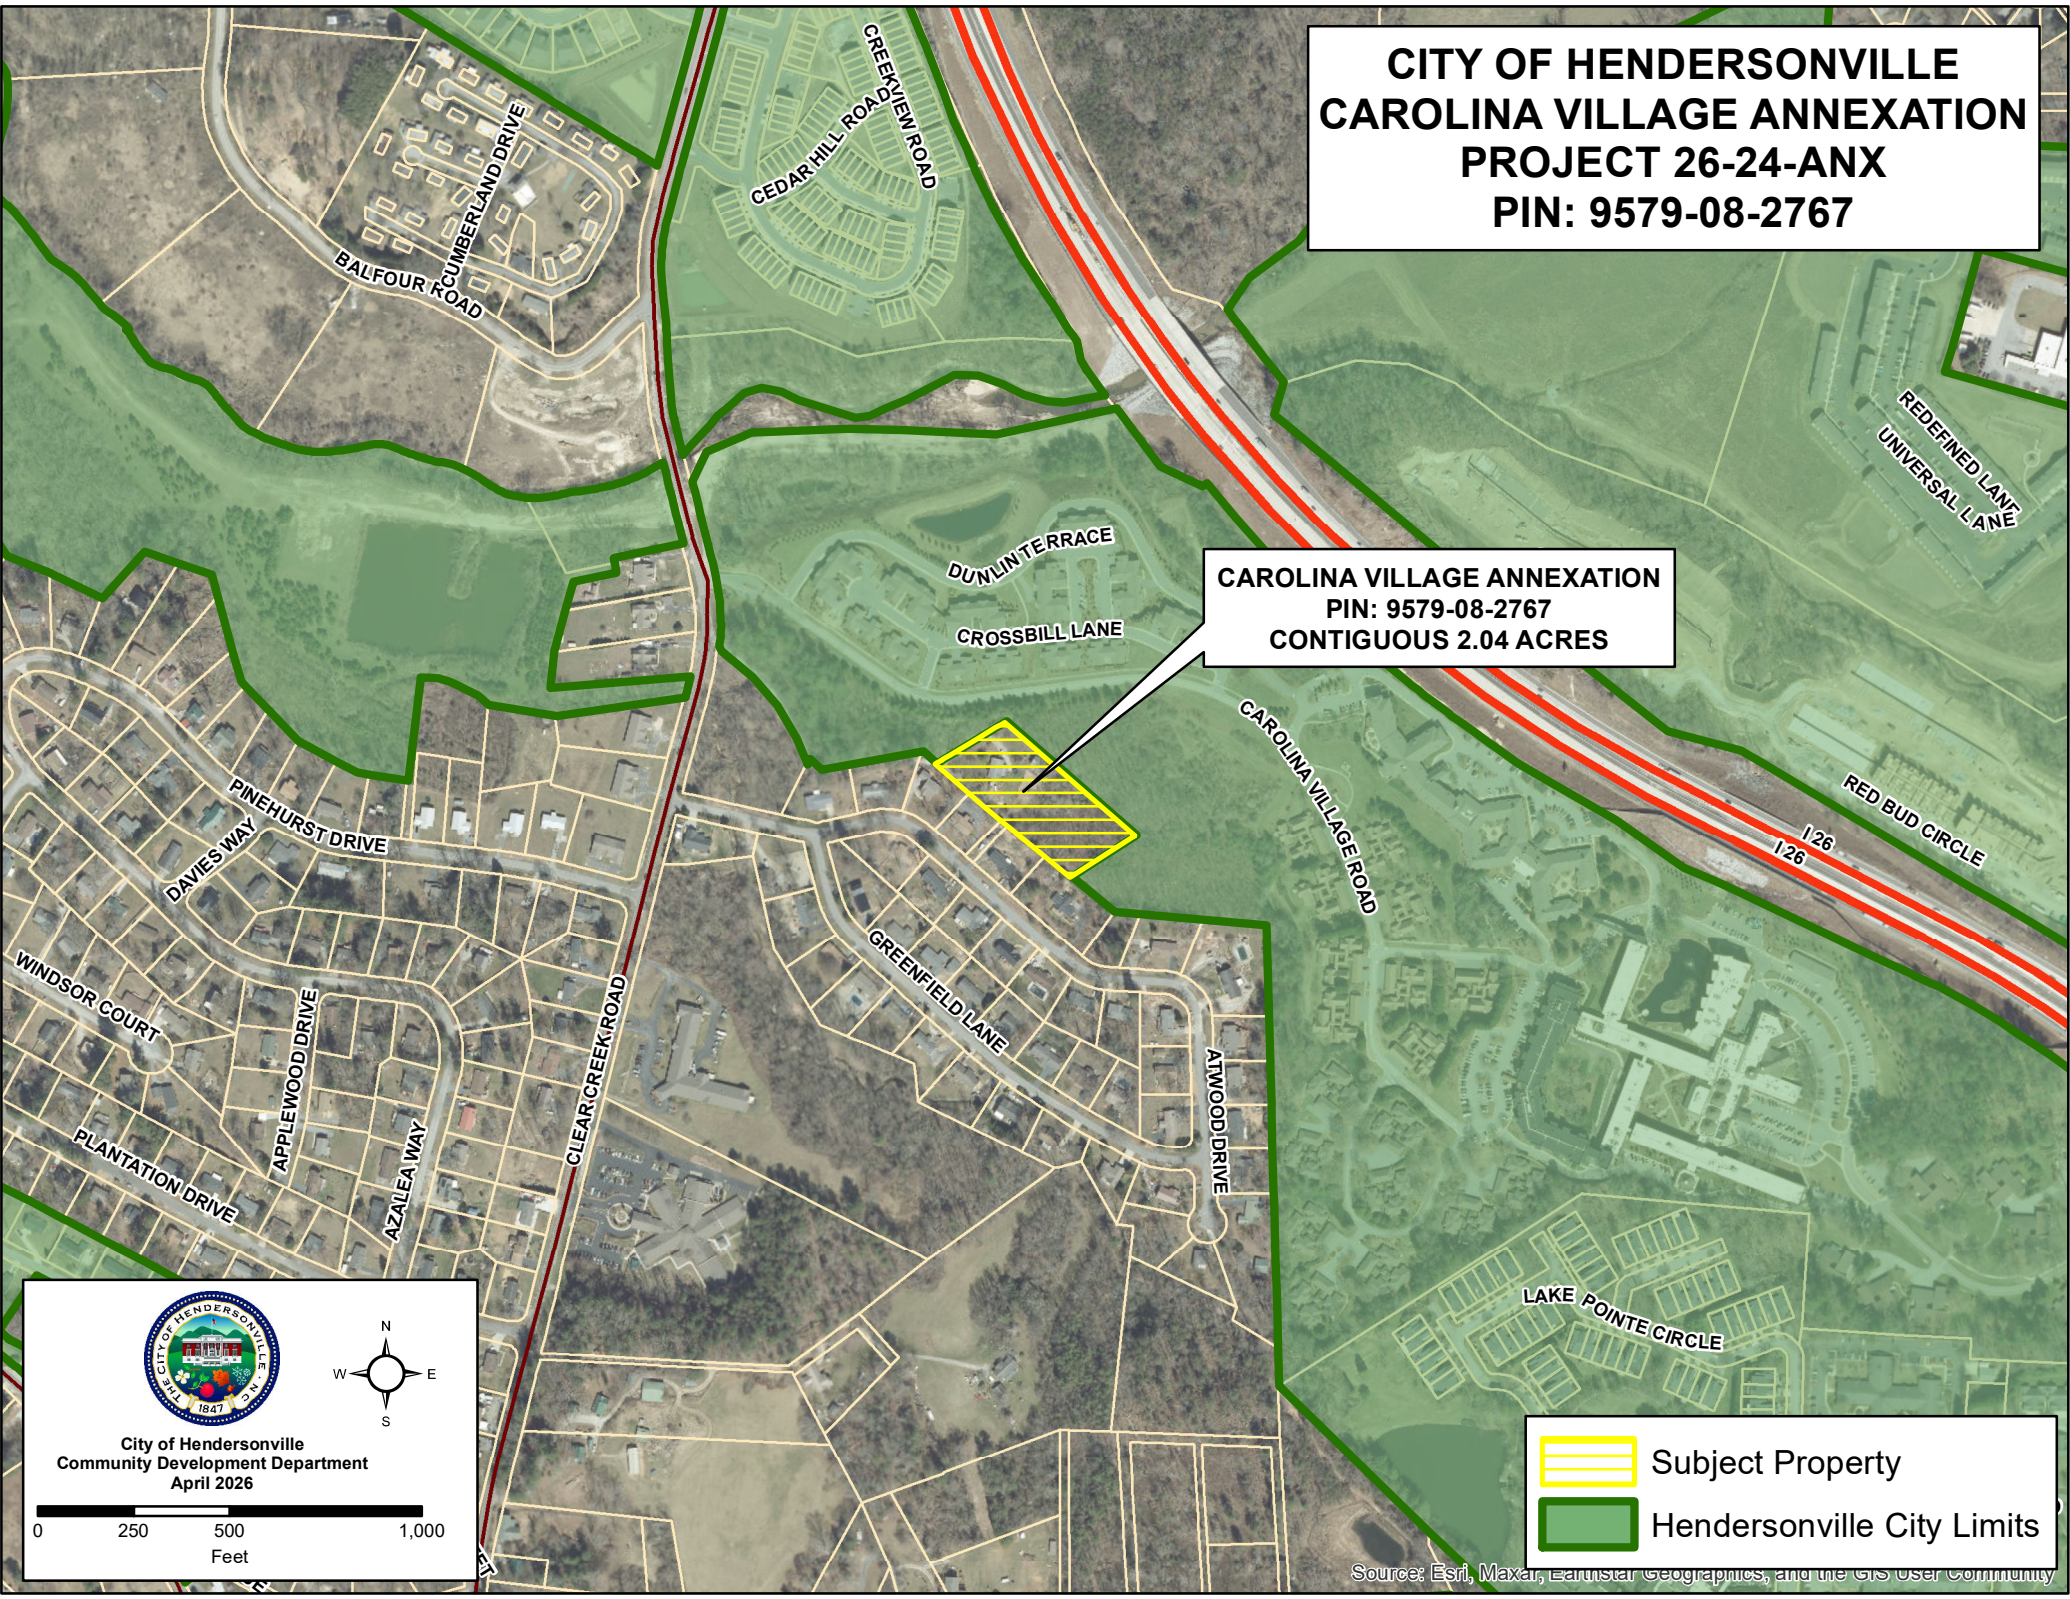

**CITY OF HENDERSONVILLE
CAROLINA VILLAGE ANNEXATION
PROJECT 26-24-ANX
PIN: 9579-08-2767**

**CAROLINA VILLAGE ANNEXATION
PIN: 9579-08-2767
CONTIGUOUS 2.04 ACRES**

City of Hendersonville
Community Development Department
April 2026

Subject Property

Hendersonville City Limits

Source: Esri, Maxar, Earthstar Geographics, and the GIS User Community