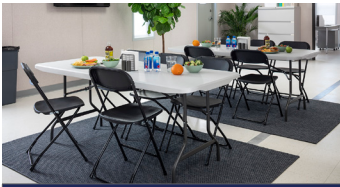

Essentials Packages

BASIC LUNCHROOM

Folding Table	2x
Folding Chair	10x
Large Trash Can	1x