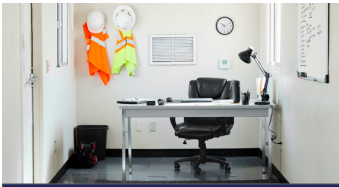

# Essentials Packages

**BASIC OFFICE PACKAGE**

Standard Desk	1x
Manager's Chair	1x
Small White Board	1x
Floor Chair Mat	1x
Small Office Trash Can	1x
Over Door Coat Hook	1x
Expo Marker Kit	1x

**PROFESSIONAL OFFICE PACKAGE**