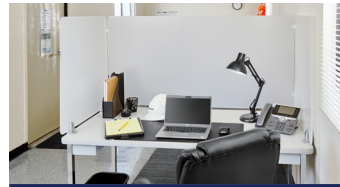

FULL HEIGHT - BASIC WORKSTATION PACKAGE

Standard Desk	1x
Manager's Chair	1x
Floor Chair Mat	1x
Small Office Trash Can	1x
Surge Protector	1x
Large Privacy Shield (60" W)	1x
Small Rounded Privacy Shield (30" W)	2x
Large Modesty Panel (60" W)	1x