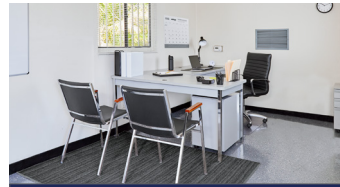

# Essentials Packages

**BASIC OFFICE PACKAGE**

Standard Desk	1x
Manager's Chair	1x
Small White Board	1x
Floor Chair Mat	1x
Small Office Trash Can	1x
Over Door Coat Hook	1x
Expo Marker Kit	1x

**PROFESSIONAL OFFICE PACKAGE**

Standard Desk	1x
Luxhide Executive Chair	1x
Small White Board	1x
Floor Chair Mat	1x
Small Office Trash Can	1x
Over Door Coat Hook	1x
Stackable Side Chair	2x
3 Drawer Pedestal File Cabinet	1x
Office Supply Starter Kit	1x
Expo Marker Kit	1x