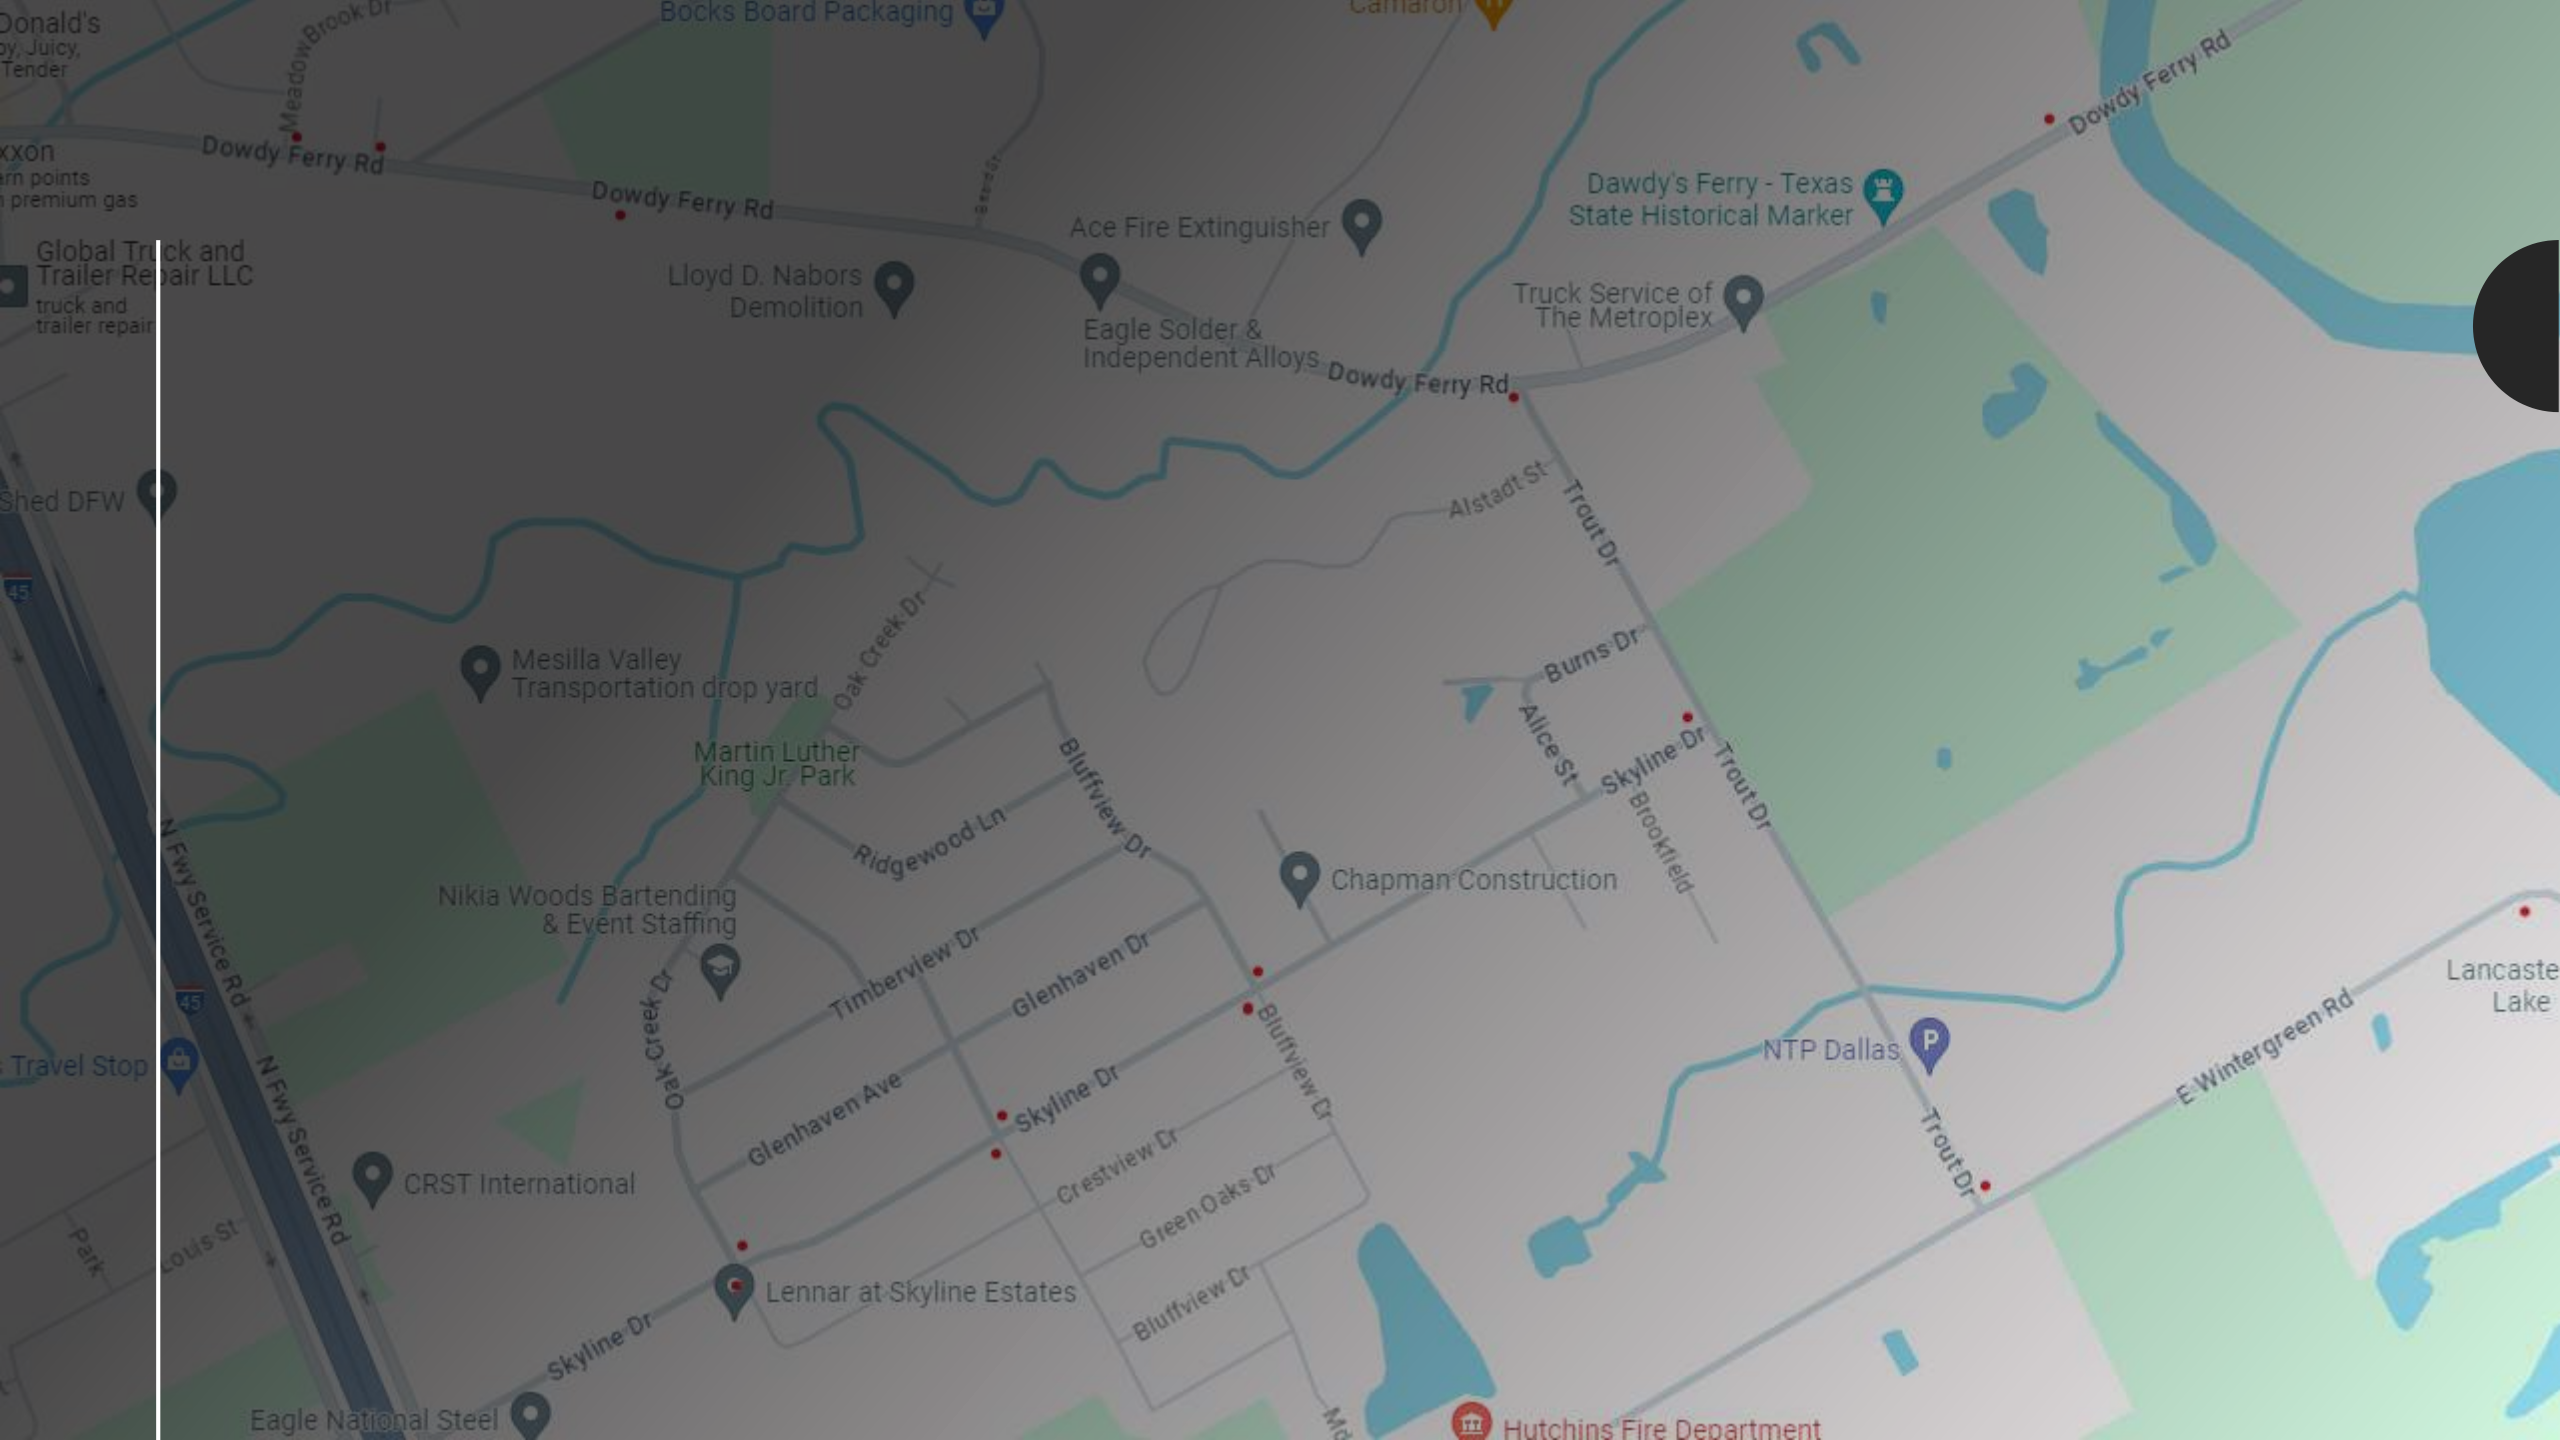

Meadowbrook entrance sign facing South

Fairlawn entrance sign facing South

East Dowdy Ferry at JP Transmissions sign facing West

Westbound Dowdy Ferry just after the bridge sign facing East

Trout Rd both ends

Skyline Rd both ends

Bluff view both ends

Woodbrook both ends

Oak creek both ends

Meadow ridge at East Wintergreen sign facing South

East Wintergreen at Joe Ed Wallace Way sign facing West

Lancaster Club Lake at East Wintergreen and Post Oak