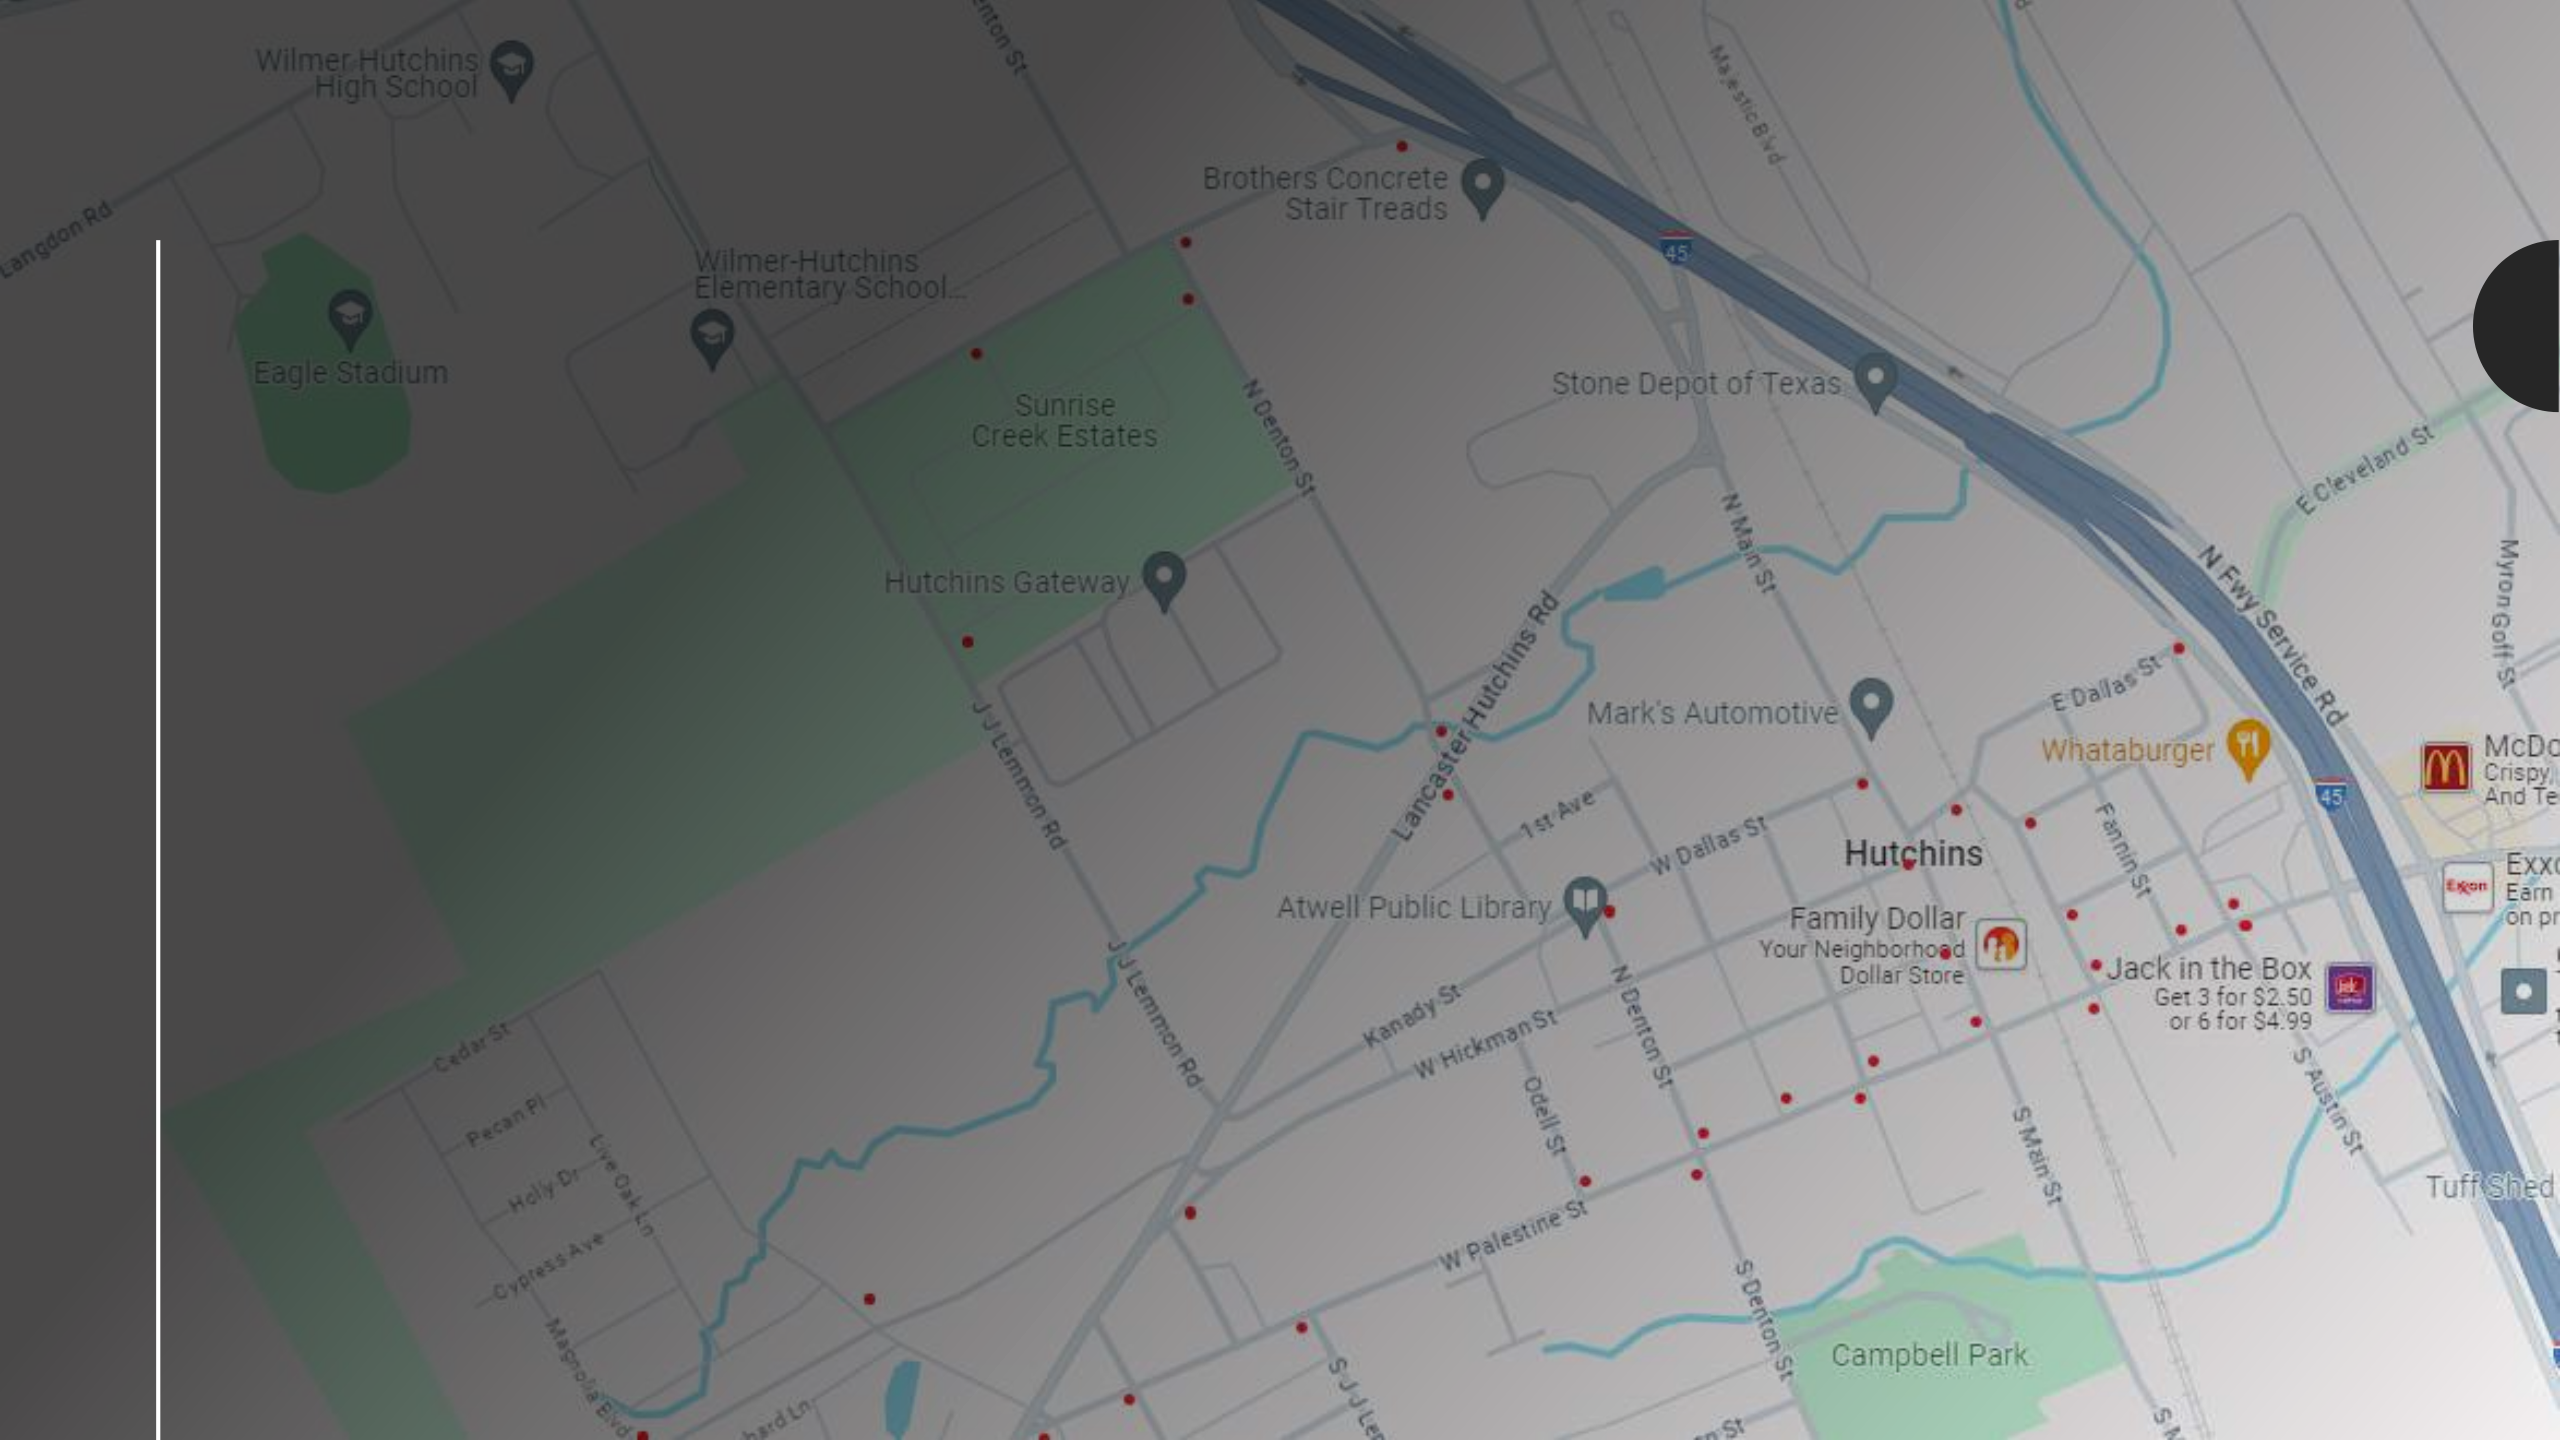

Wilmer-Hutchins High School

Wilmer-Hutchins Elementary School

Eagle Stadium

Brothers Concrete Stair Treads

Sunrise Creek Estates

Stone Depot of Texas

Hutchins Gateway

Mark's Automotive

Whataburger

Hutchins

Atwell Public Library

Family Dollar
Your Neighborhood Dollar Store

Jack in the Box
Get 3 for $2.50
or 6 for $4.99

McDonald's
Crispy And Tender

Exxon
Earn on price

Tuff Shed

Campbell Park