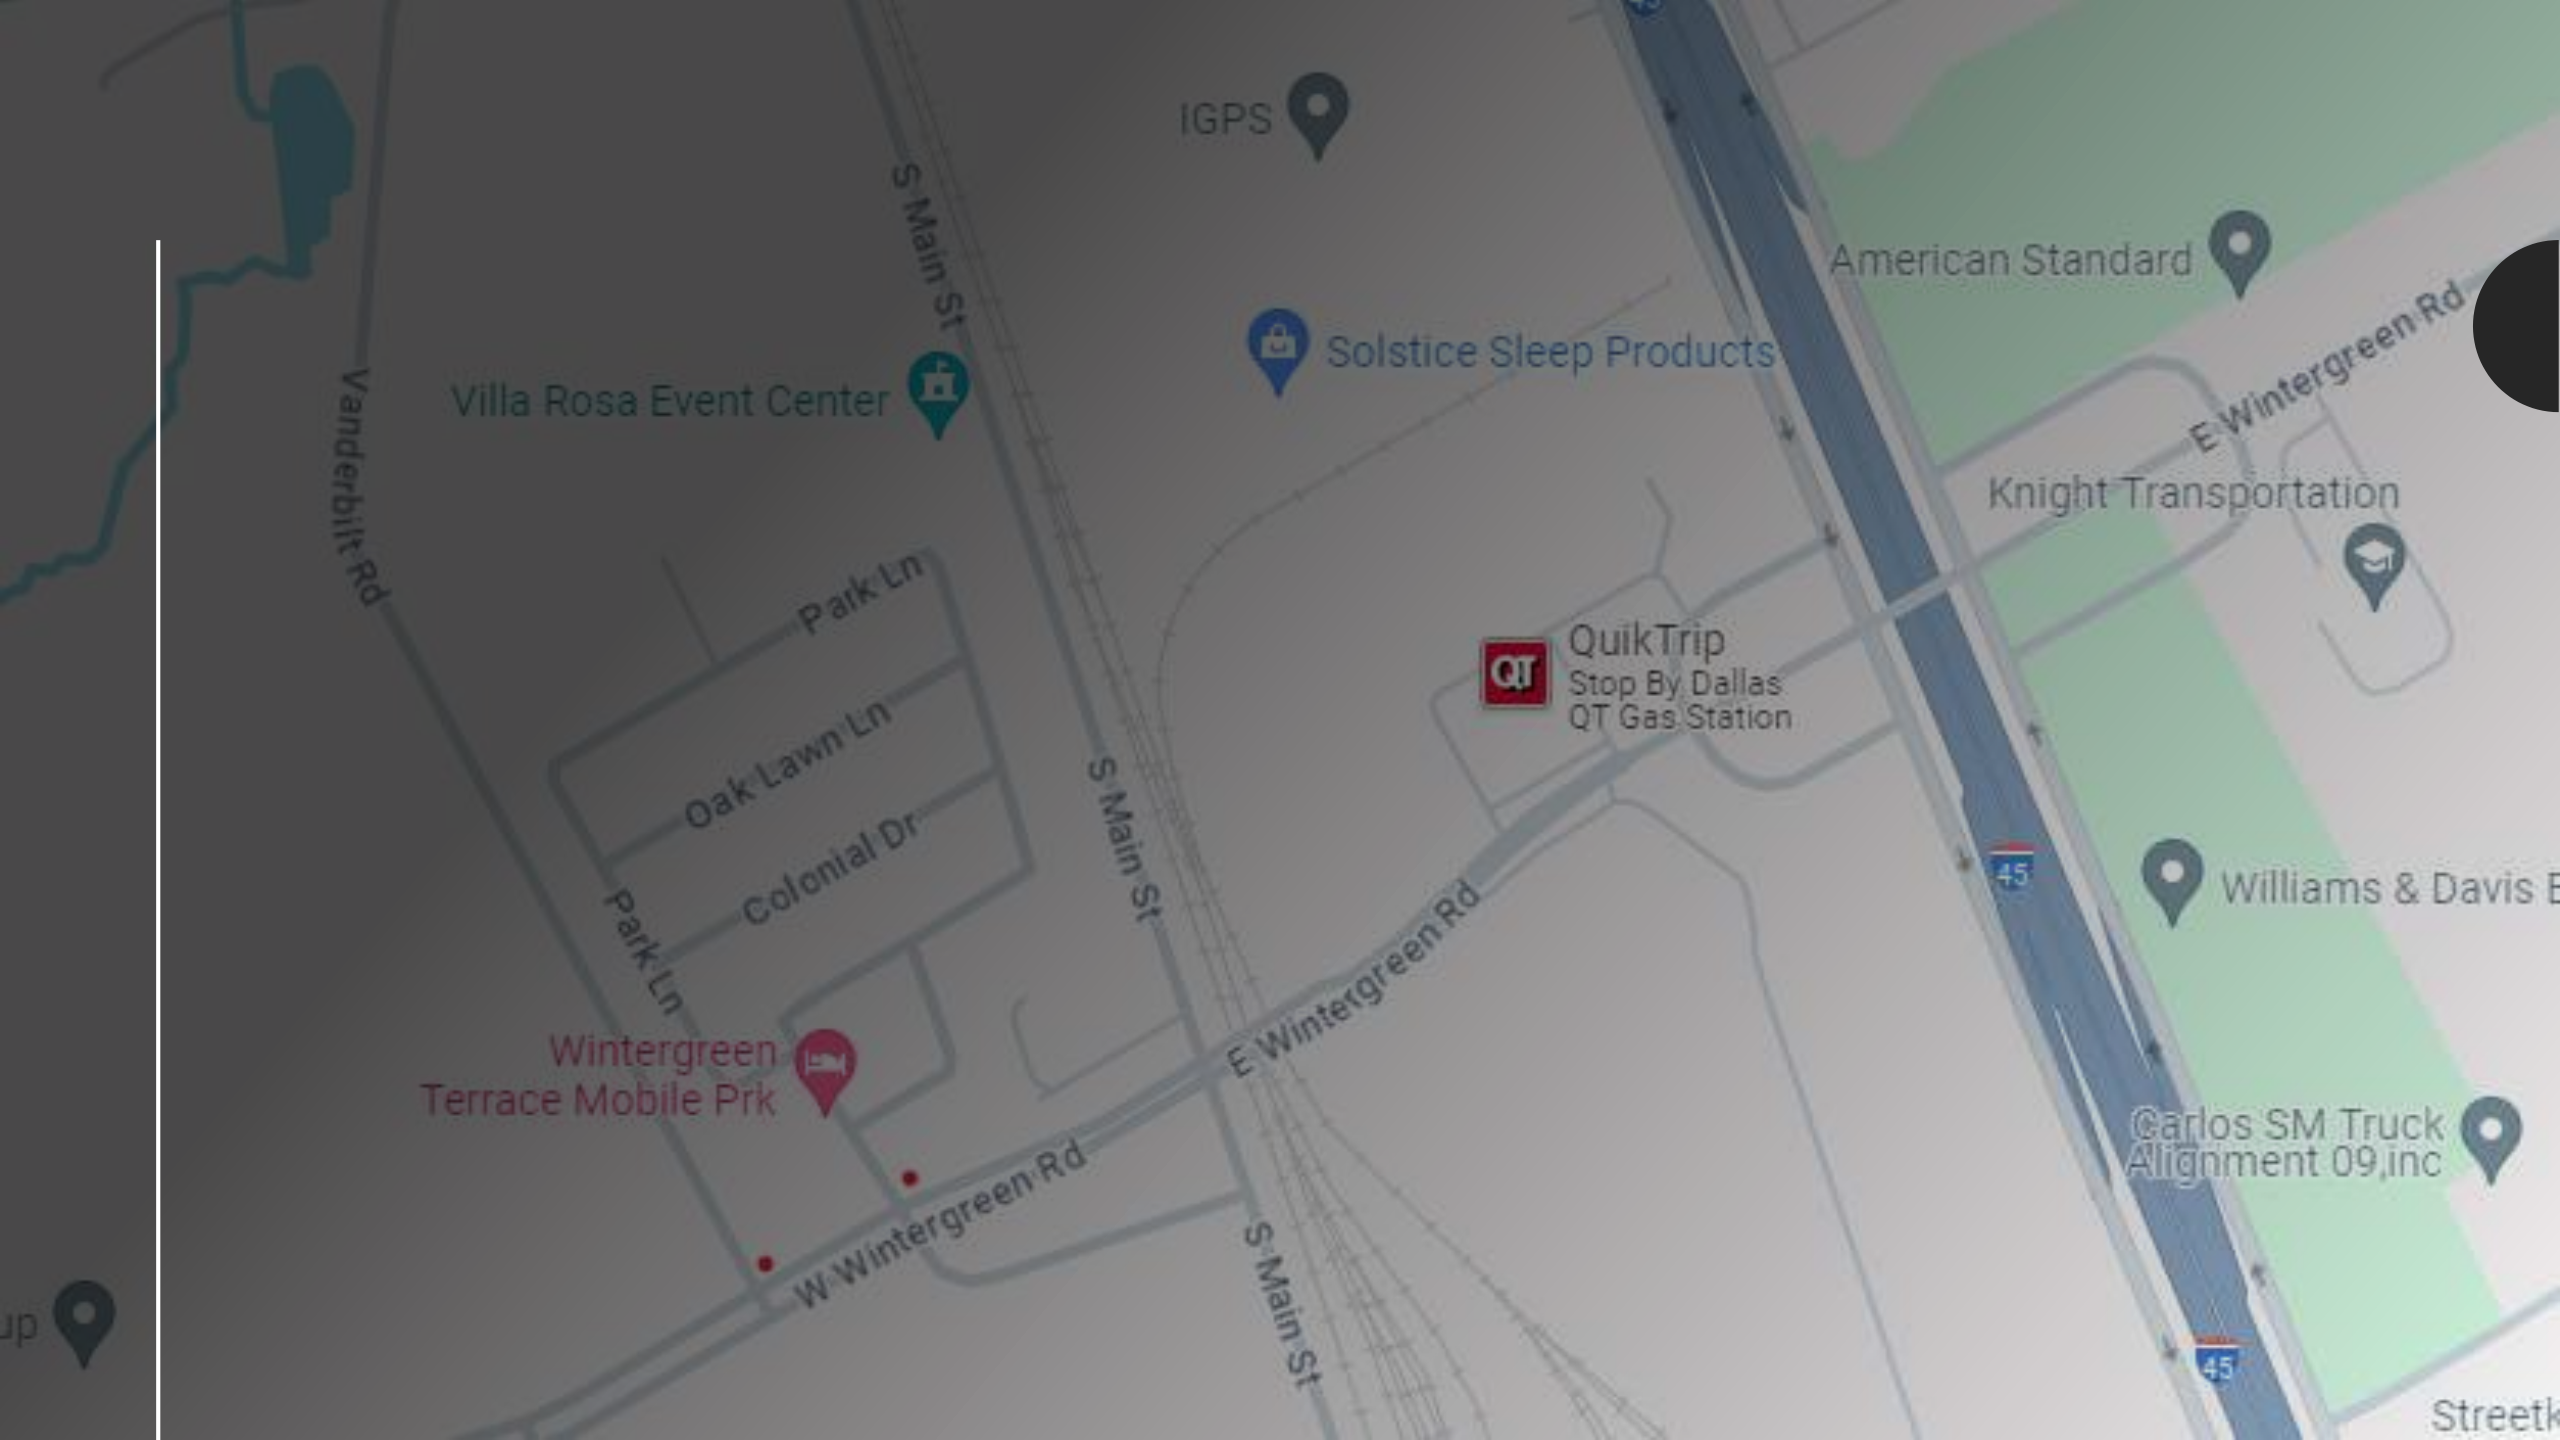

Main St. at the entrance of Quail Run Mobile Home Park sign facing South

Dallas St at R/R tracks by WW Grocery sign facing West

Dallas St at IH-45 service road sign facing East

Pacific St at Hickman St sign facing West

Pacific at Palestine both sides

Fannin St at Palestine sign facing South

Austin St at Palestine both sides

IGPS

American Standard

Villa Rosa Event Center

Solstice Sleep Products

Knight Transportation