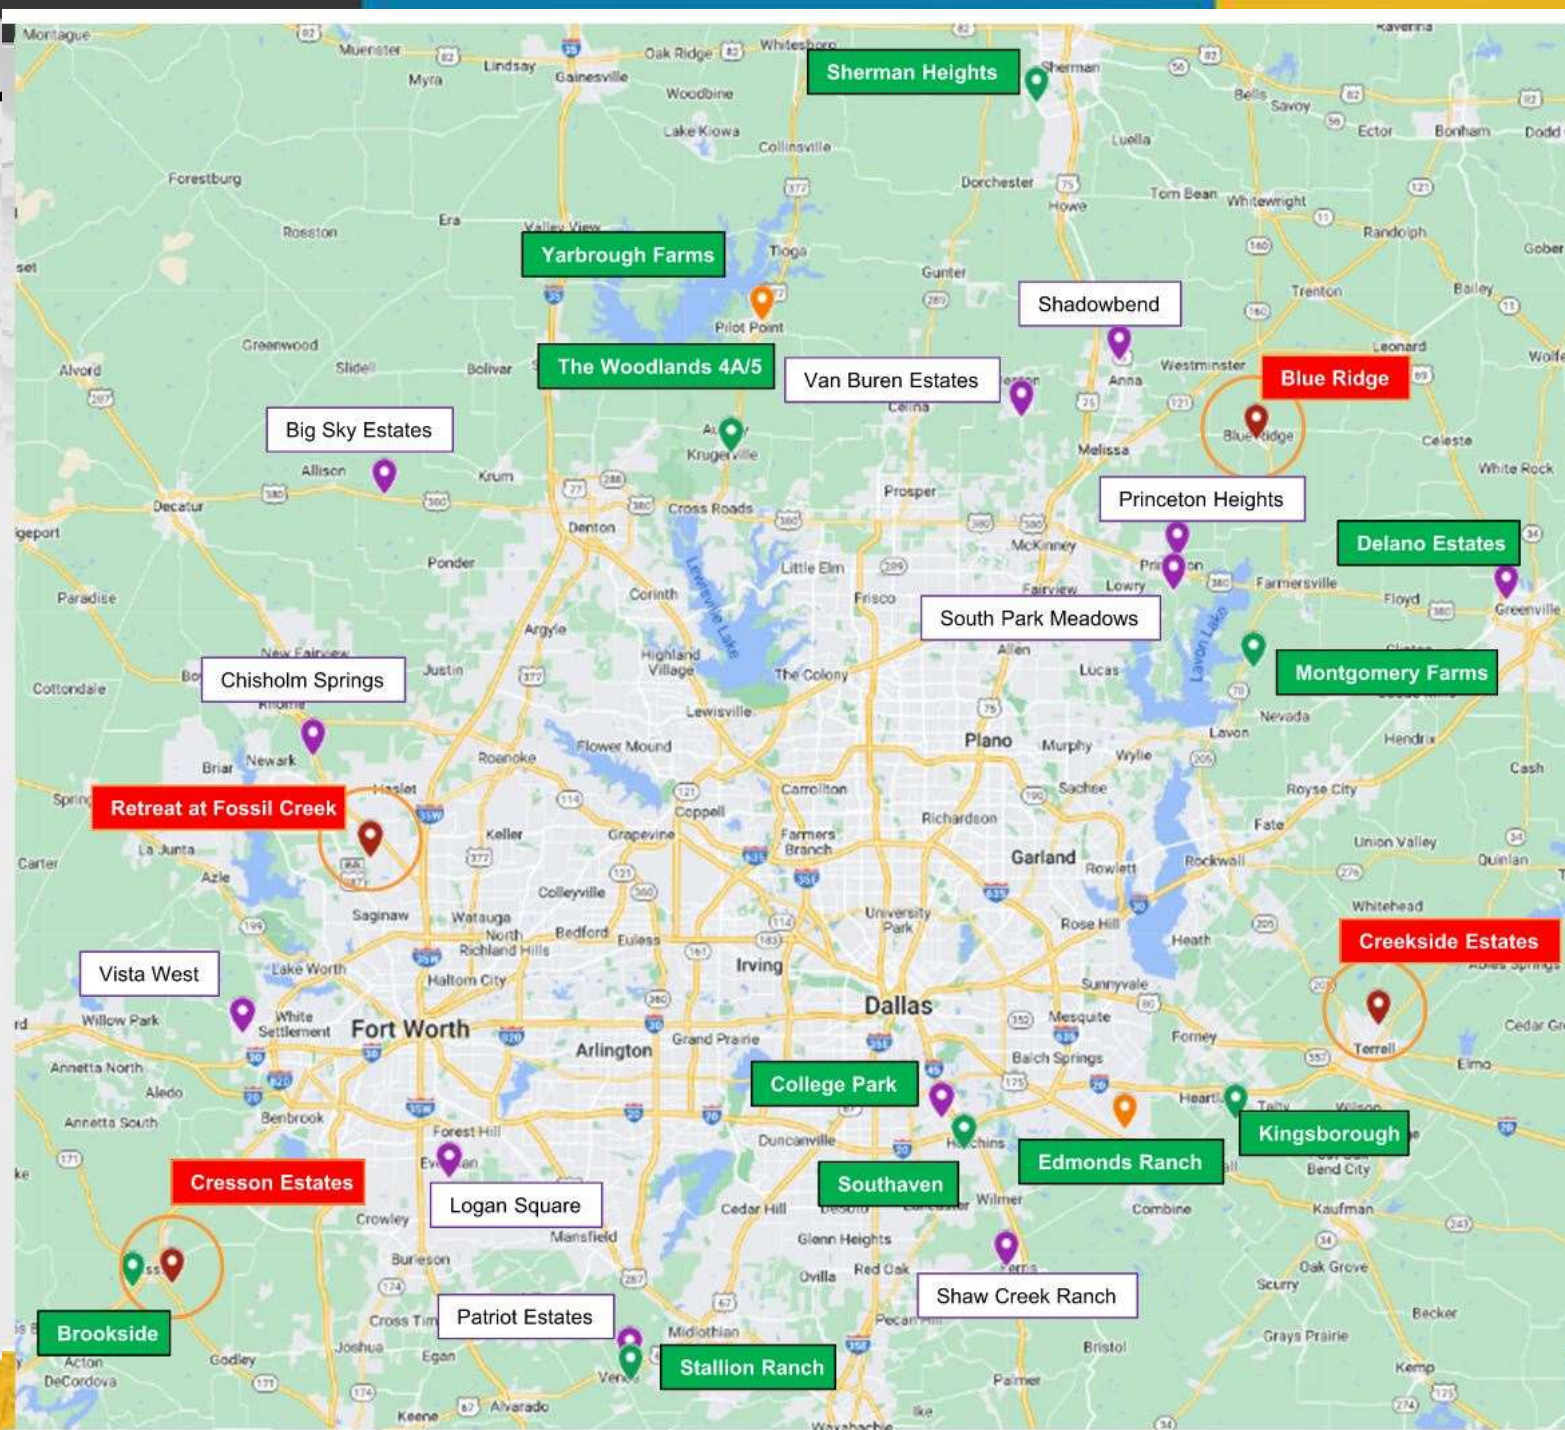

# Southaven

# Southaver

# Southaven

DFW is on track to meet its goal of 17 active communities!

# 240 COMMUNITIES