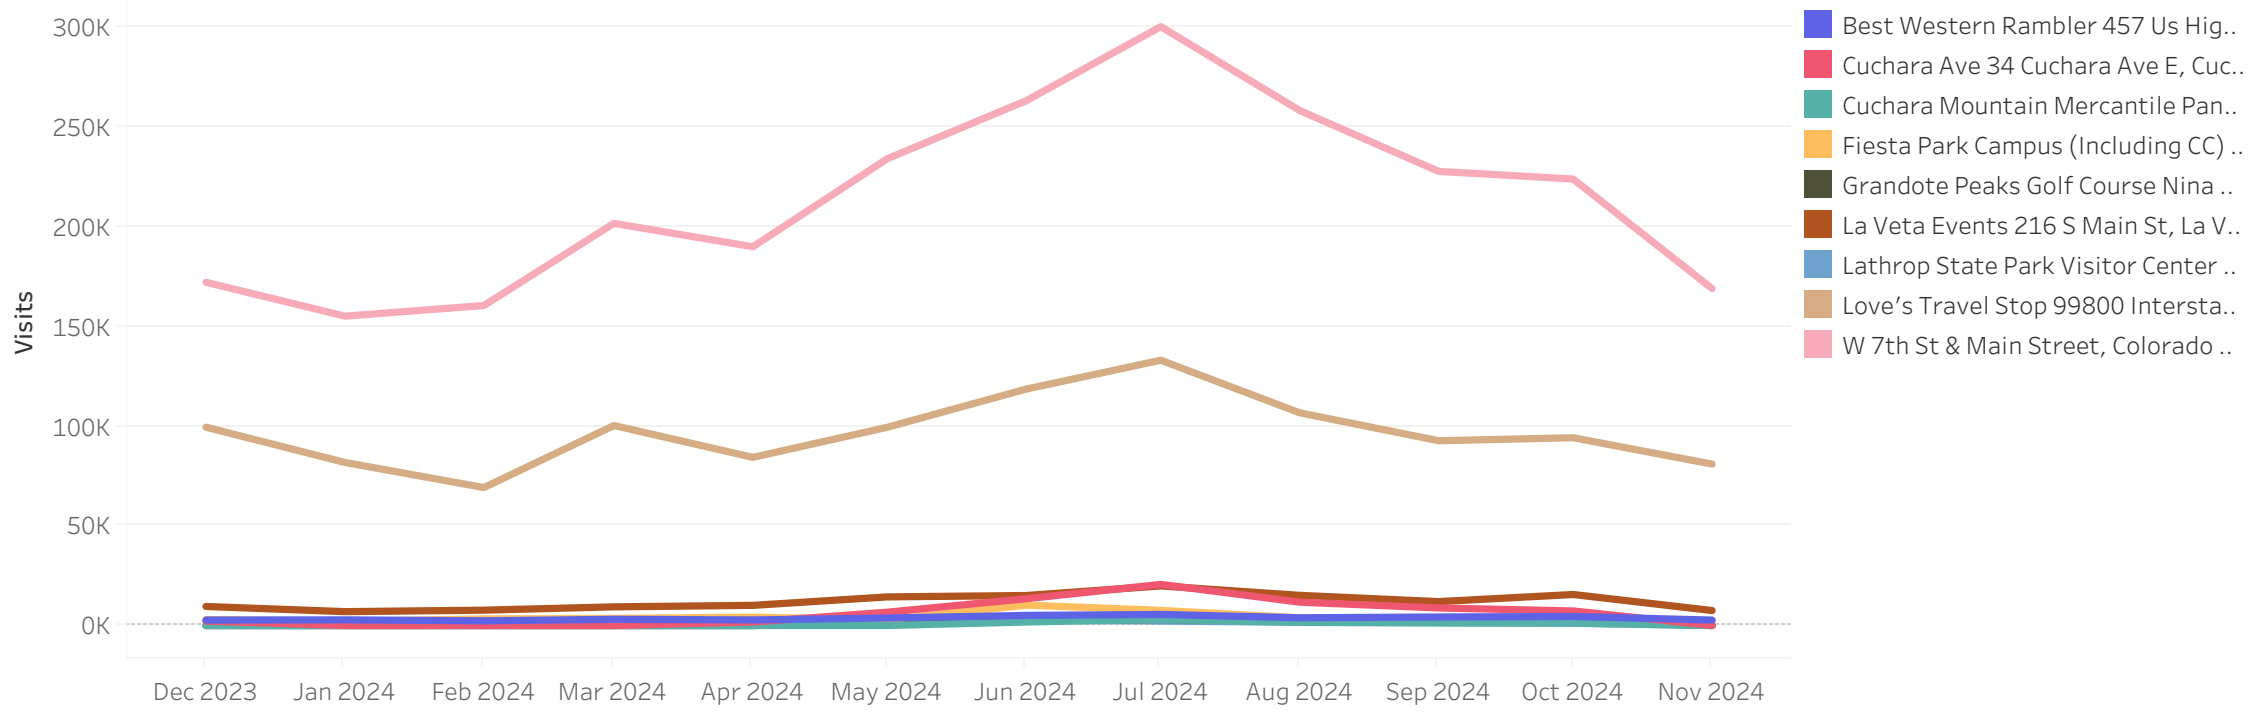

Huerfano County, CO

Monthly Civic Report

November 2024

© 2024 Mapbox © OpenStreetMap

Visitors
Nov 2024

- Visits: **168.5K**
- MoM: **-26.4%**
- YoY: **-10.9%**
- Yo3Y: **-16.3%**

Employees
Nov 2024

- Visits: **131.7K**
- MoM: **-7.3%**
- YoY: **-17.0%**
- Yo3Y: **29.3%**

Selected Locations

Name	Address	Visits	MoM	YoY	Yo3Y
W 7th St & Main Street, Colorado	Main Street, Walsenburg, CO, United States	169.04K	-24.56%	-1.62%	N/A
Love's Travel Stop	99800 Interstate 25, Walsenburg, CO 81089	81.00K	-14.04%	-11.15%	12.87%
La Veta Events	216 S Main St, La Veta, CO 81055	7.52K	-51.69%	-11.33%	-23.83%
Best Western Rambler	457 Us Highway 85 87, Walsenburg, CO 81089-9432	2.72K	-39.97%	4.83%	-30.60%
Fiesta Park Campus (Including CC)	East 9th Street, Walsenburg, CO 80189	2.01K	-19.84%	N/A	N/A
Cuchara Ave	34 Cuchara Ave E, Cuchara, CO 81055	N/A	-100.00%	N/A	-100.00%
Lathrop State Park Visitor Center	County Road 502, Pictou, CO 81089	N/A	-100.00%	N/A	N/A
Cuchara Mountain Mercantile	Panadero Ave, Cuchara, CO	N/A	-100.00%	N/A	N/A
Grandote Peaks Golf Course	Nina Drive, La Veta, CO 81055	N/A	-100.00%	N/A	N/A