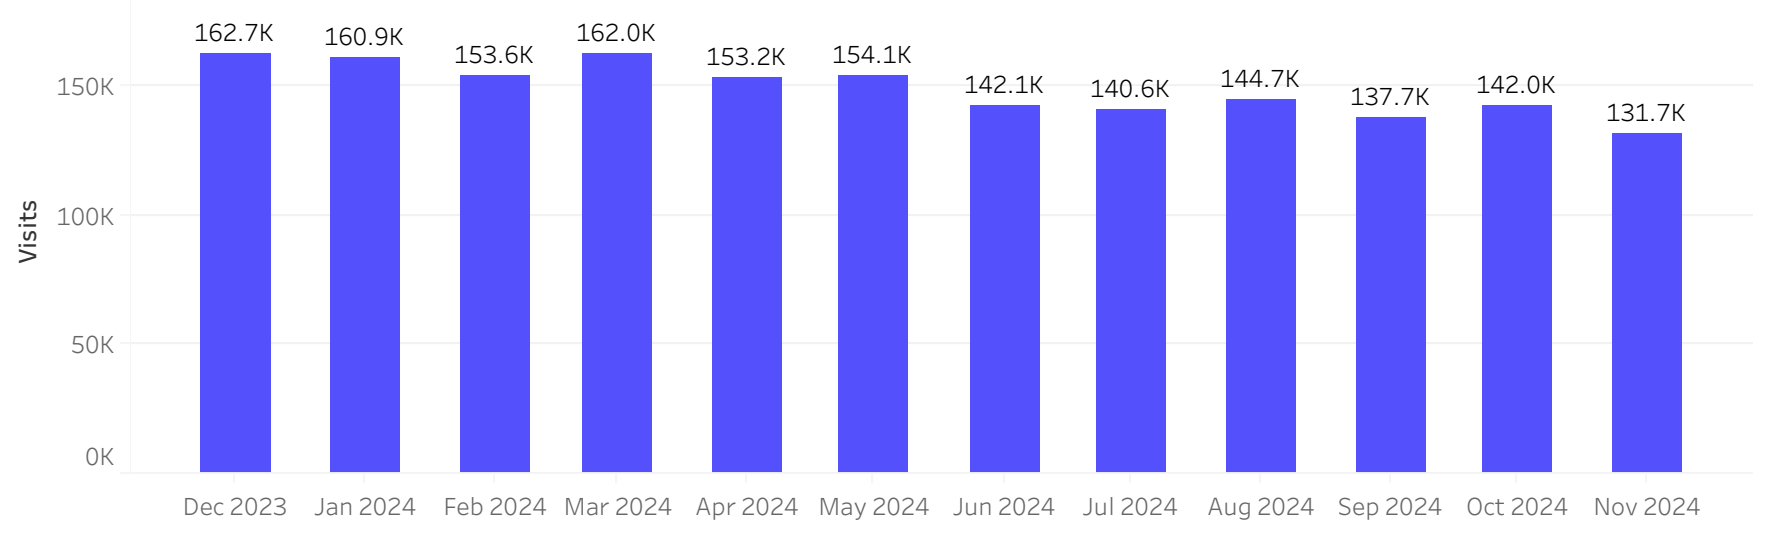

Huerfano County, CO

Monthly Civic Report

November 2024

© 2024 Mapbox © OpenStreetMap

Visitors
Nov 2024

- Visits: **168.5K**
- MoM: **-26.4%**
- YoY: **-10.9%**
- Yo3Y: **-16.3%**

Employees
Nov 2024

- Visits: **131.7K**
- MoM: **-7.3%**
- YoY: **-17.0%**
- Yo3Y: **29.3%**