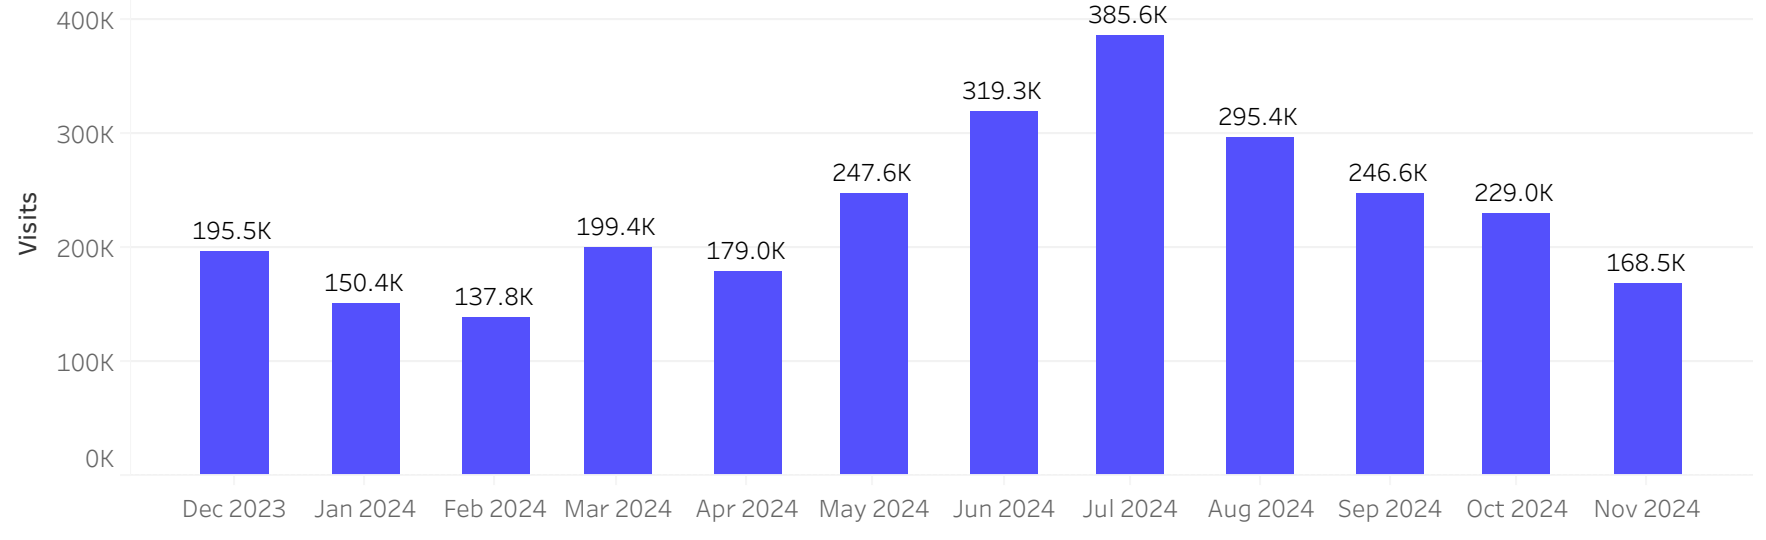

Huerfano County, CO

Monthly Civic Report

November 2024

© 2024 Mapbox © OpenStreetMap

Visitors
Nov 2024

- Visits: **168.5K**
- MoM: **-26.4%**
- YoY: **-10.9%**
- Yo3Y: **-16.3%**

Employees
Nov 2024

- Visits: **131.7K**
- MoM: **-7.3%**
- YoY: **-17.0%**
- Yo3Y: **29.3%**