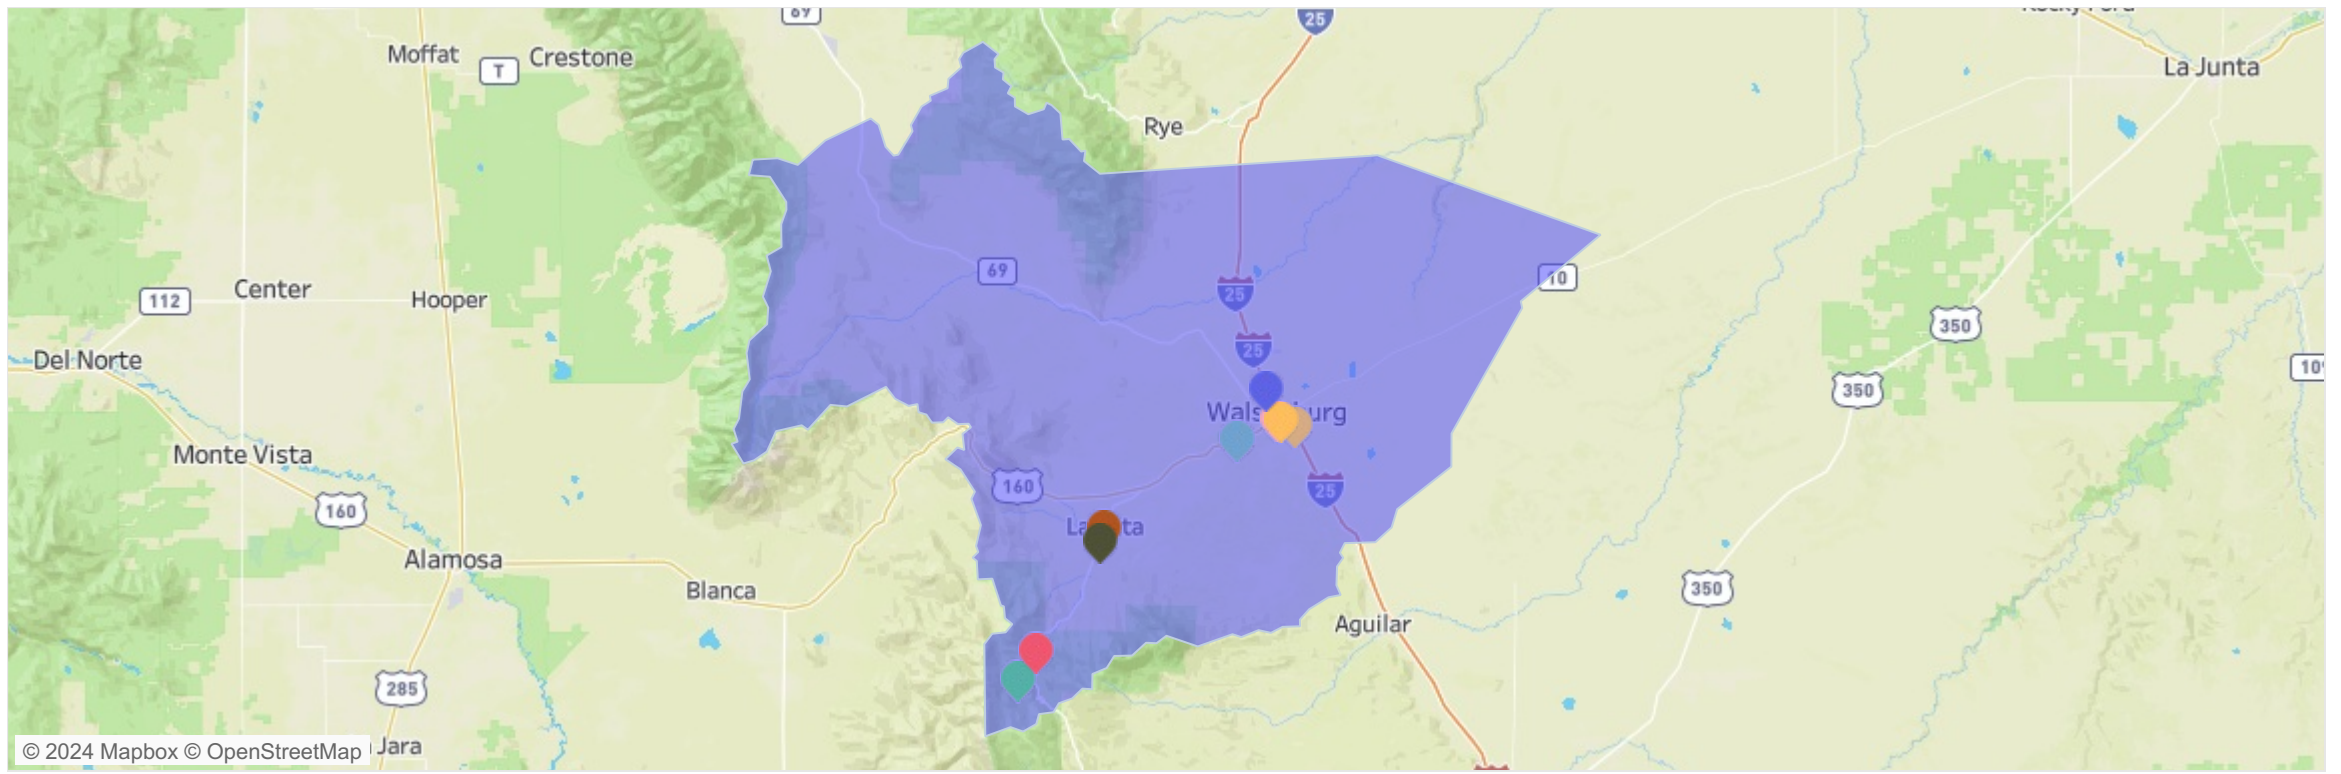

Huerfano County, CO

Monthly Civic Report

November 2024

© 2024 Mapbox © OpenStreetMap

Visitors
Nov 2024

- Visits: **168.5K**
- MoM: **-26.4%**
- YoY: **-10.9%**
- Yo3Y: **-16.3%**

Employees
Nov 2024

- Visits: **131.7K**
- MoM: **-7.3%**
- YoY: **-17.0%**
- Yo3Y: **29.3%**

Selected Locations

Name	Address	Visits	MoM	YoY	Yo3Y
W 7th St & Main Street, Colorado	Main Street, Walsenburg, CO, United States	169.04K	-24.56%	-1.62%	N/A
Love's Travel Stop	99800 Interstate 25, Walsenburg, CO 81089	81.00K	-14.04%	-11.15%	12.87%
La Veta Events	216 S Main St, La Veta, CO 81055	7.52K	-51.69%	-11.33%	-23.83%
Best Western Rambler	457 Us Highway 85 87, Walsenburg, CO 81089-9432	2.72K	-39.97%	4.83%	-30.60%
Fiesta Park Campus (Including CC)	East 9th Street, Walsenburg, CO 80189	2.01K	-19.84%	N/A	N/A
Cuchara Ave	34 Cuchara Ave E, Cuchara, CO 81055	N/A	-100.00%	N/A	-100.00%
Lathrop State Park Visitor Center	County Road 502, Pictou, CO 81089	N/A	-100.00%	N/A	N/A
Cuchara Mountain Mercantile	Panadero Ave, Cuchara, CO	N/A	-100.00%	N/A	N/A
Grandote Peaks Golf Course	Nina Drive, La Veta, CO 81055	N/A	-100.00%	N/A	N/A