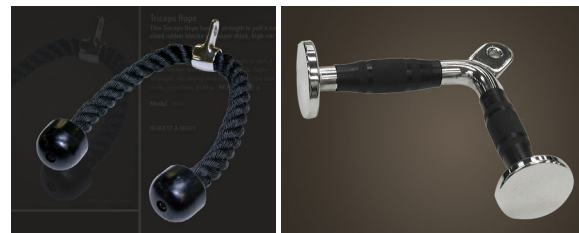

AED (Zoll)

York Preacher Curl

Body-Solid Cable Crossover with 2 160 lb weight stacks, 2 50 lb weight add-on kits, accessories rack & accessories (triceps rope, triceps pushdown bar, multi-grip bar, straight bar)

Body-Solid Dual Leg Ext/Leg Curl w/300 lb weight stack

CureUV HEPA Wall Mountable UVC Air Purifier remote controlled (5), with filters

Precor Incline/flat weight bench

Life Fitness OP-HAA Hip Abductor/Adductor

CAP Barbell 2" Olympic Bar Clamps (1 set of 2)

Body-Solid Extended Power Rack with 2 additional weight horns