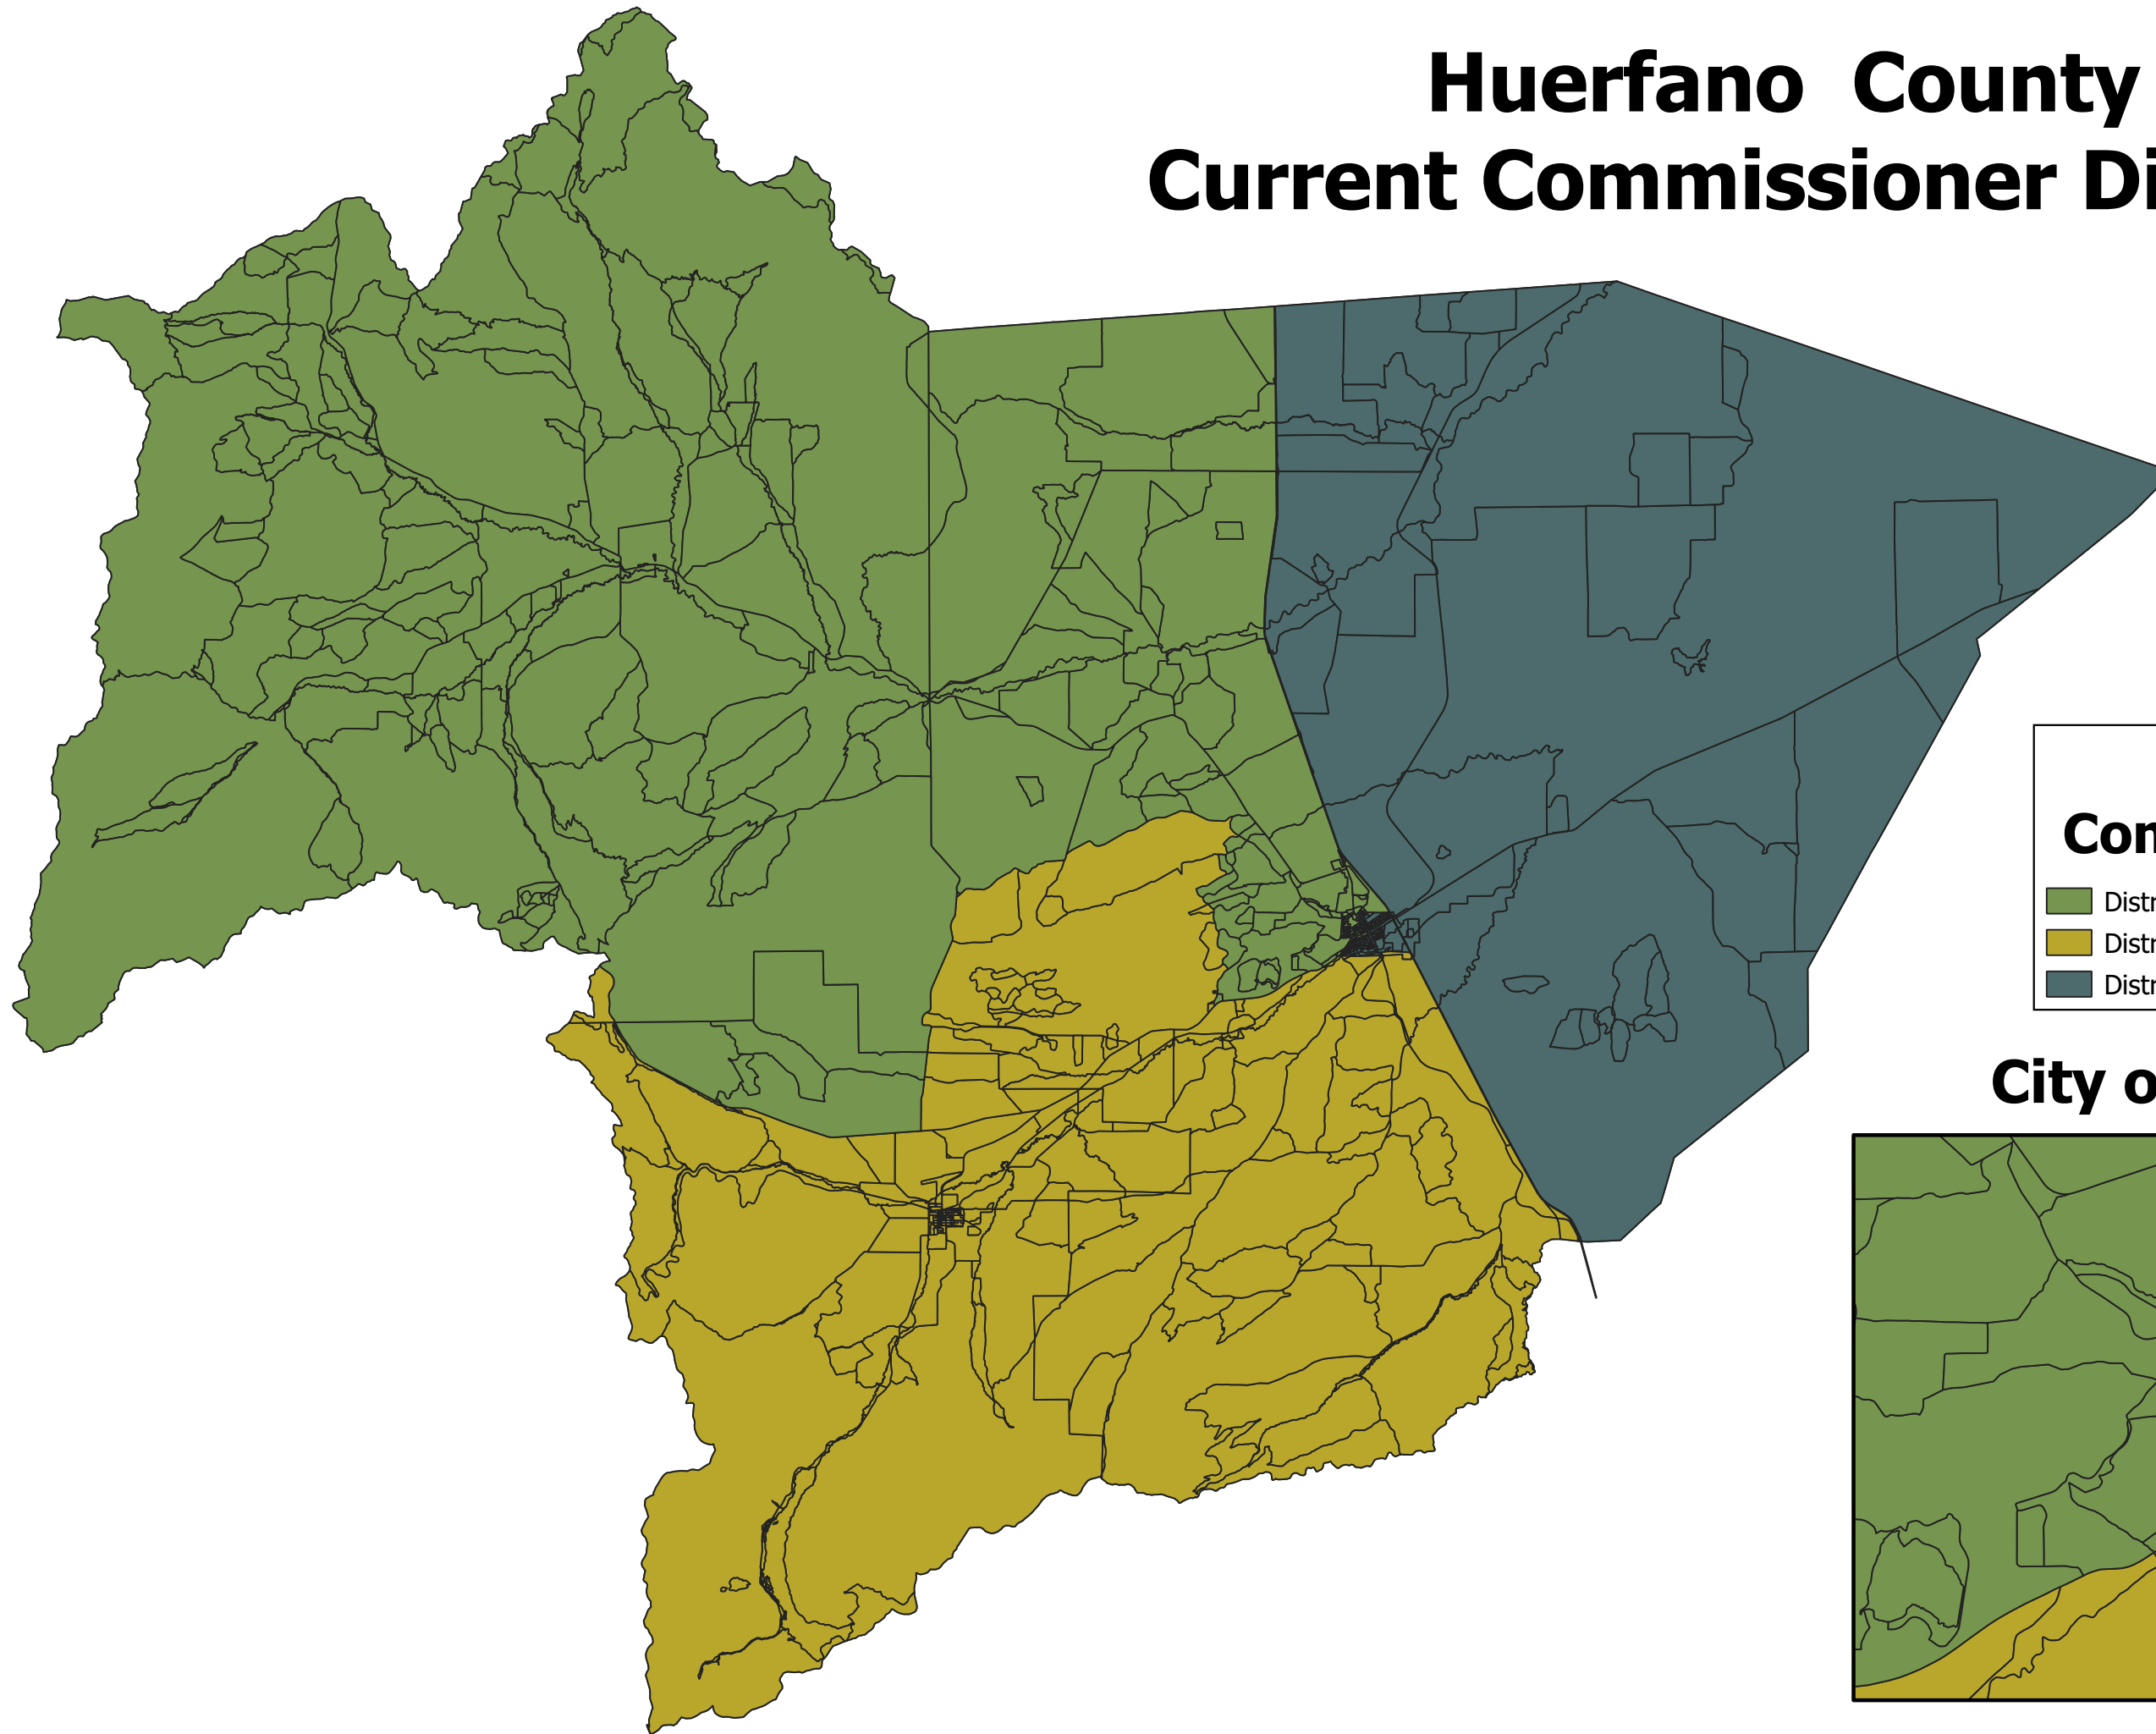

Huerfano County Current Commissioner Districts

**Current
Commission District**

- District 1 - Population 1863
- District 2 - Population 2174
- District 3 - Population 1685

City of Walsenburg