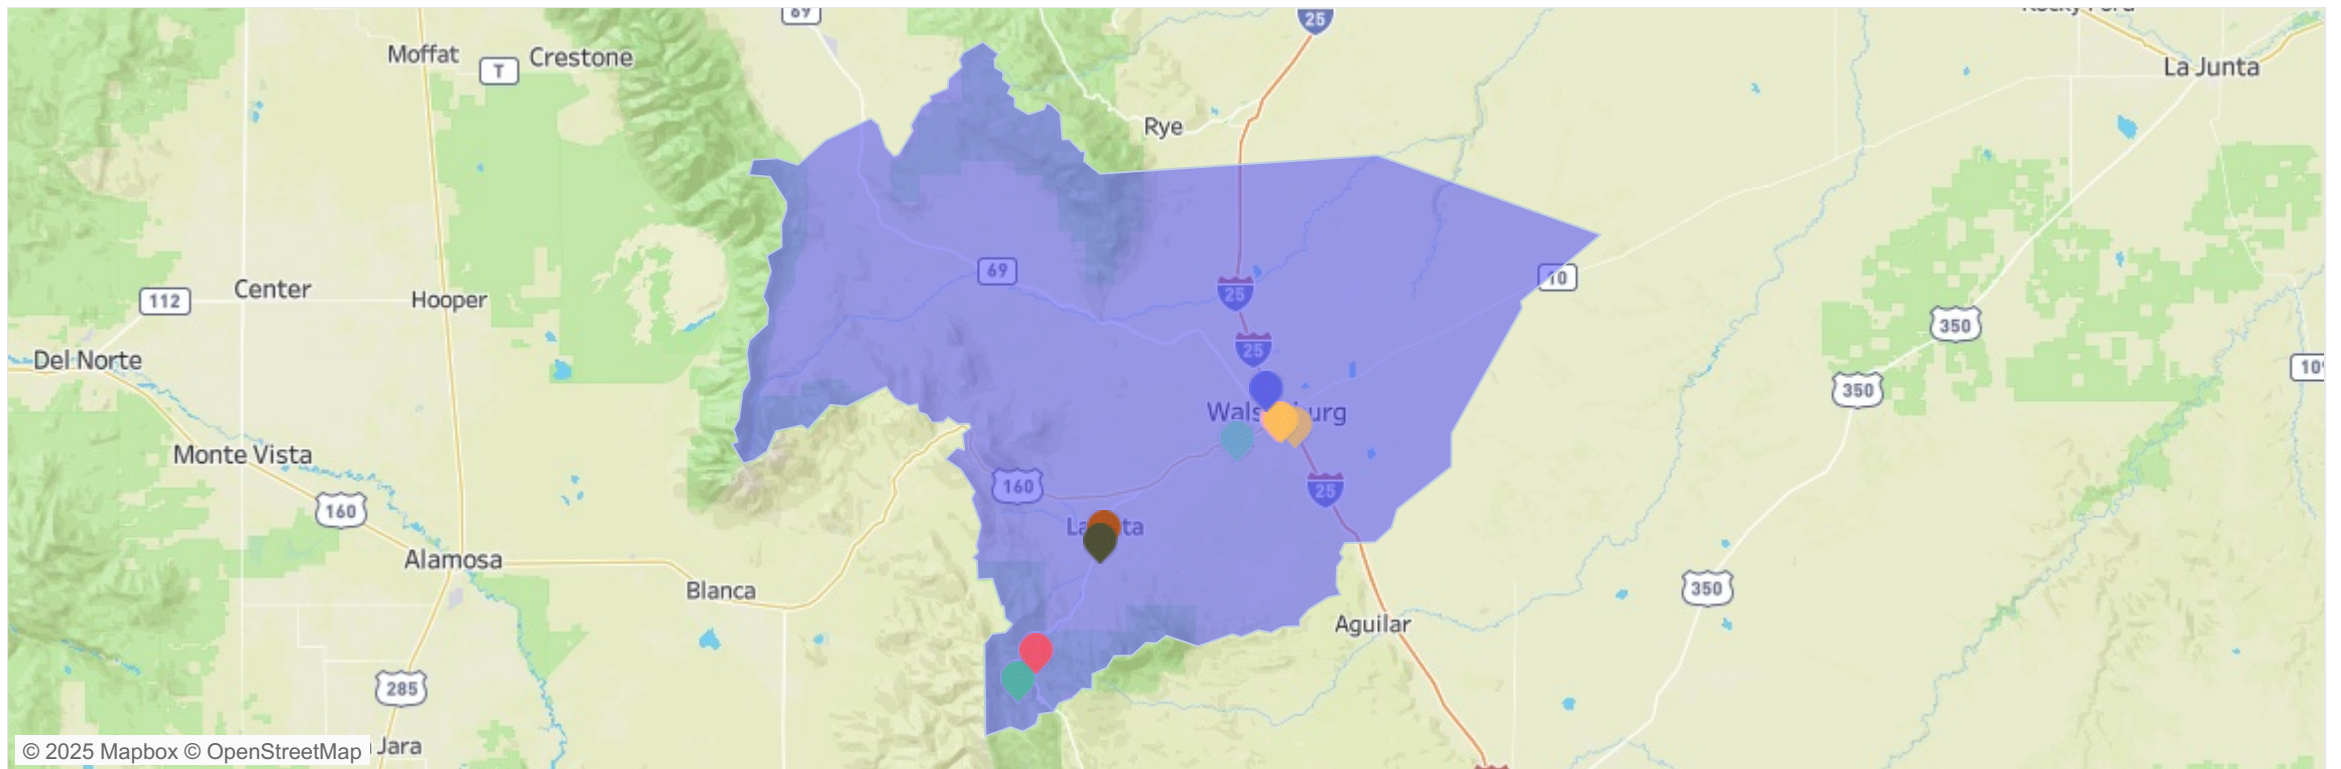

Huerfano County, CO

Monthly Civic Report

December 2024

© 2025 Mapbox © OpenStreetMap

Visitors
Dec 2024

- Visits: **200.8K**
- MoM: **19.2%**
- YoY: **2.7%**
- Yo3Y: **-6.1%**

Employees
Dec 2024

- Visits: **141.9K**
- MoM: **7.7%**
- YoY: **-12.8%**
- Yo3Y: **33.6%**

Selected Locations

Name	Address	Visits	MoM	YoY	Yo3Y
W 7th St & Main Street, Colorado	Main Street, Walsenburg, CO, United States	190.20K	13.07%	10.43%	N/A
Love's Travel Stop	99800 Interstate 25, Walsenburg, CO 81089	106.64K	31.93%	7.17%	14.64%
La Veta Events	216 S Main St, La Veta, CO 81055	9.11K	20.05%	-4.20%	7.39%
Best Western Rambler	457 Us Highway 85 87, Walsenburg, CO 81089-9432	2.76K	2.79%	1.07%	-15.69%
Fiesta Park Campus (Including CC)	East 9th Street, Walsenburg, CO 80189	2.46K	22.91%	-17.46%	N/A
Cuchara Ave	34 Cuchara Ave E, Cuchara, CO 81055	1.82K	N/A	-17.63%	N/A
Cuchara Mountain Mercantile	Panadero Ave, Cuchara, CO	0.73K	N/A	N/A	N/A
Lathrop State Park Visitor Center	County Road 502, Pictou, CO 81089	N/A	N/A	N/A	N/A
Grandote Peaks Golf Course	Nina Drive, La Veta, CO 81055	N/A	N/A	N/A	N/A