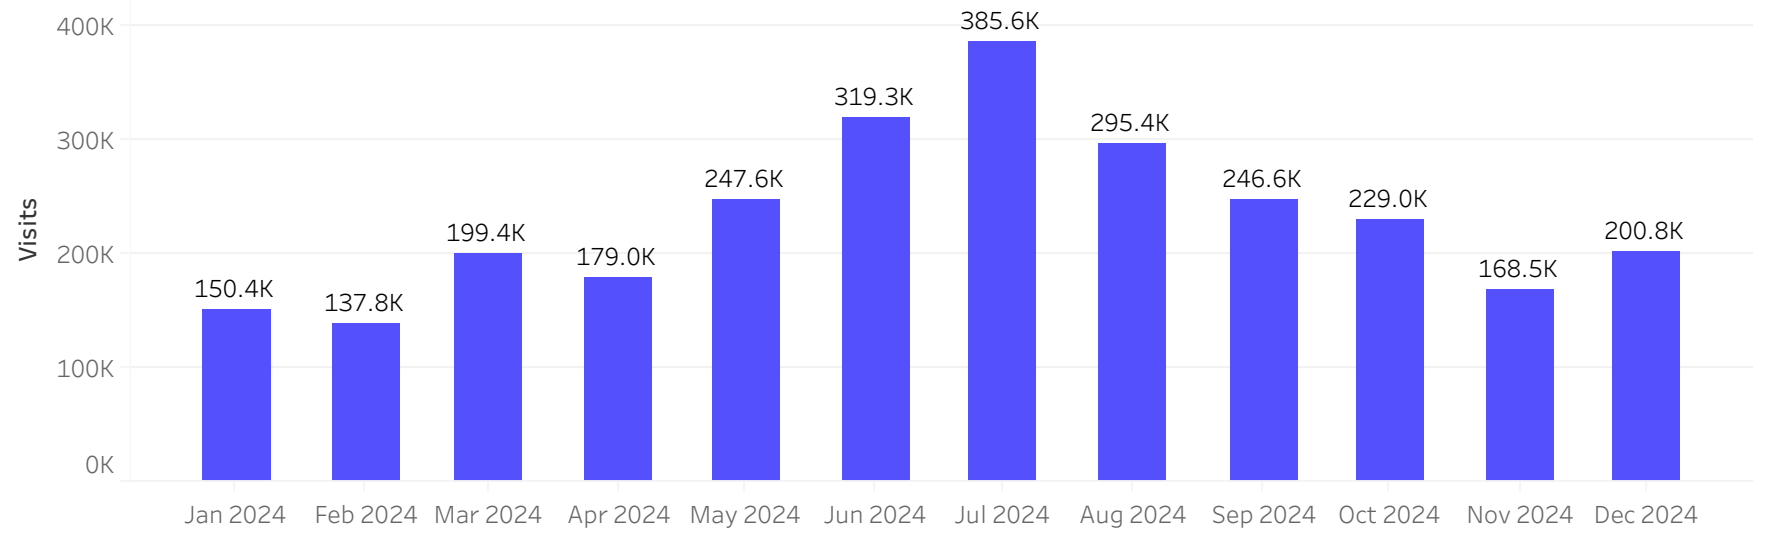

Huerfano County, CO

Monthly Civic Report

December 2024

© 2025 Mapbox © OpenStreetMap

Visitors
Dec 2024

- Visits: **200.8K**
- MoM: **19.2%**
- YoY: **2.7%**
- Yo3Y: **-6.1%**

Employees
Dec 2024

- Visits: **141.9K**
- MoM: **7.7%**
- YoY: **-12.8%**
- Yo3Y: **33.6%**