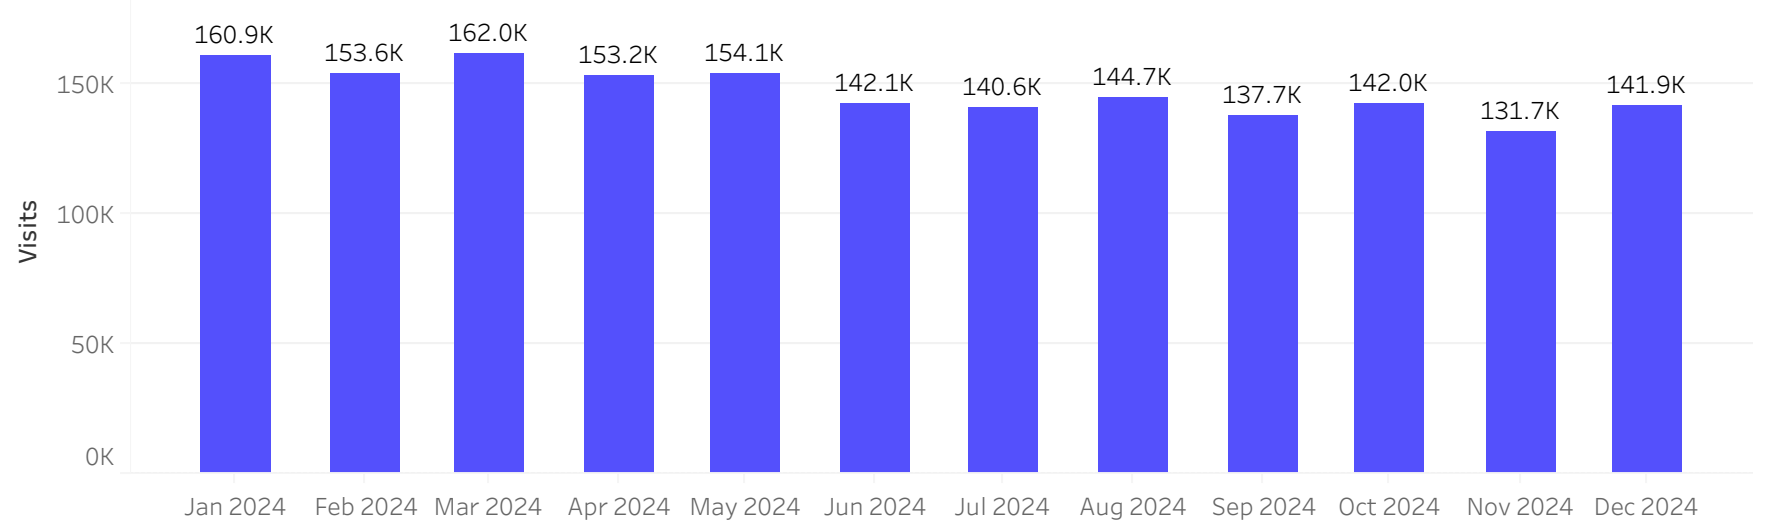

Huerfano County, CO

Monthly Civic Report

December 2024

© 2025 Mapbox © OpenStreetMap

Visitors
Dec 2024

- Visits: **200.8K**
- MoM: **19.2%**
- YoY: **2.7%**
- Yo3Y: **-6.1%**

Employees
Dec 2024

- Visits: **141.9K**
- MoM: **7.7%**
- YoY: **-12.8%**
- Yo3Y: **33.6%**