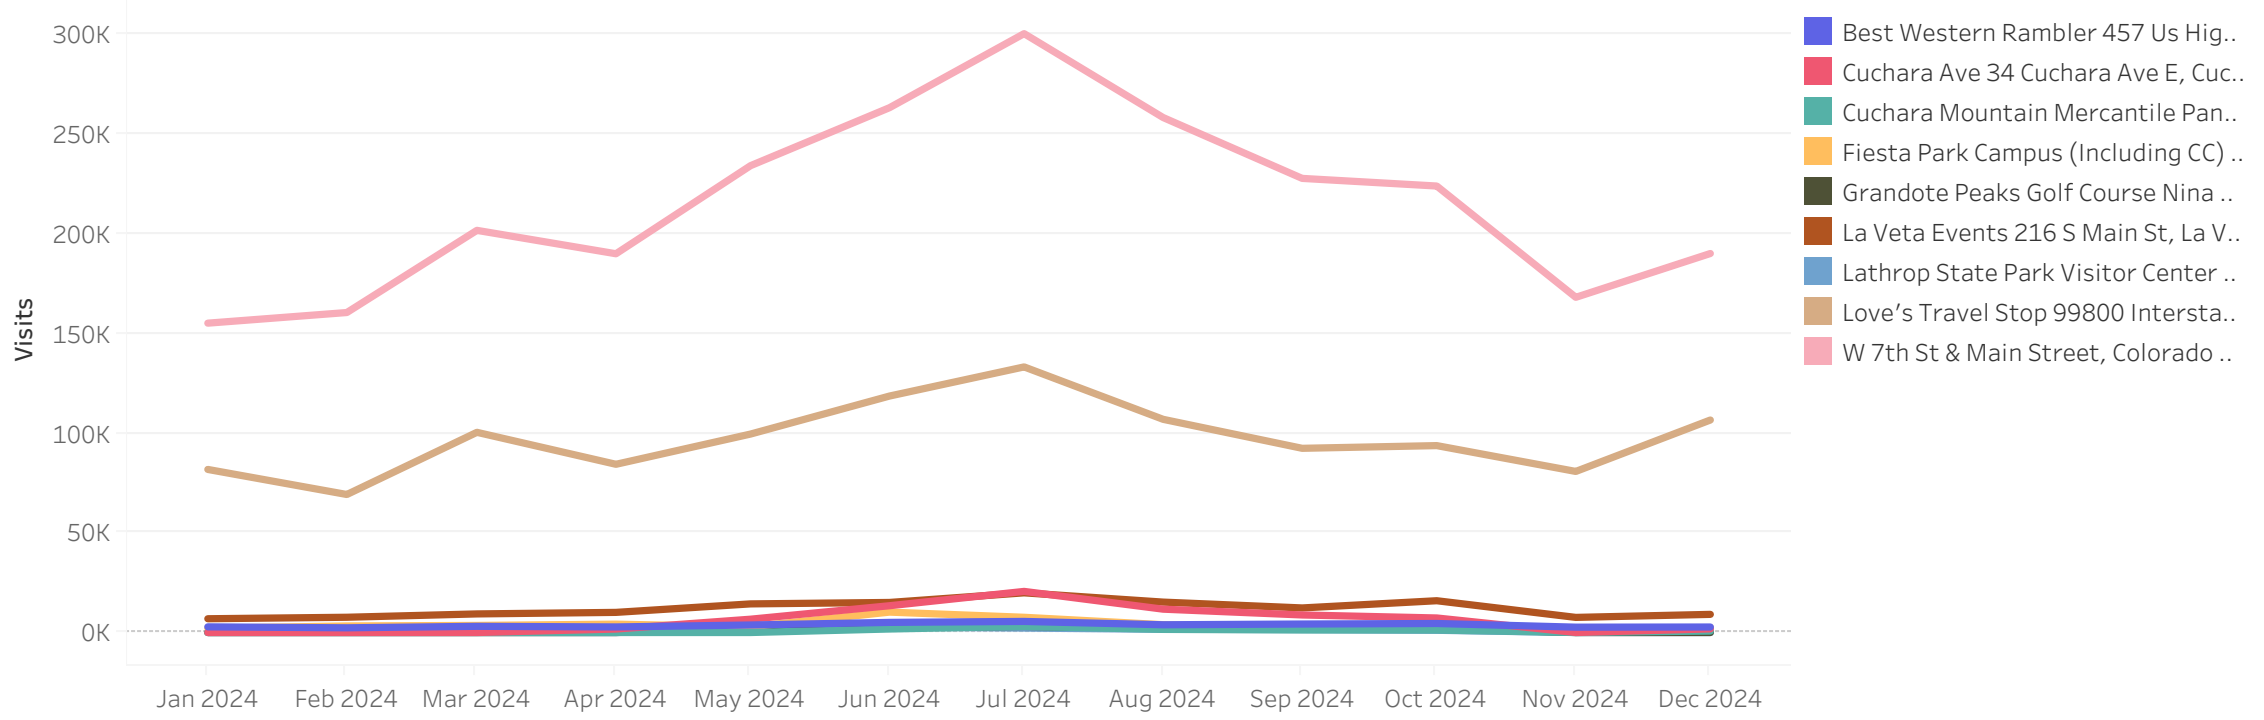

Huerfano County, CO

Monthly Civic Report

December 2024

© 2025 Mapbox © OpenStreetMap

Visitors
Dec 2024

- Visits: **200.8K**
- MoM: **19.2%**
- YoY: **2.7%**
- Yo3Y: **-6.1%**

Employees
Dec 2024

- Visits: **141.9K**
- MoM: **7.7%**
- YoY: **-12.8%**
- Yo3Y: **33.6%**

Selected Locations

Name	Address	Visits	MoM	YoY	Yo3Y
W 7th St & Main Street, Colorado	Main Street, Walsenburg, CO, United States	190.20K	13.07%	10.43%	N/A
Love's Travel Stop	99800 Interstate 25, Walsenburg, CO 81089	106.64K	31.93%	7.17%	14.64%
La Veta Events	216 S Main St, La Veta, CO 81055	9.11K	20.05%	-4.20%	7.39%
Best Western Rambler	457 Us Highway 85 87, Walsenburg, CO 81089-9432	2.76K	2.79%	1.07%	-15.69%
Fiesta Park Campus (Including CC)	East 9th Street, Walsenburg, CO 80189	2.46K	22.91%	-17.46%	N/A
Cuchara Ave	34 Cuchara Ave E, Cuchara, CO 81055	1.82K	N/A	-17.63%	N/A
Cuchara Mountain Mercantile	Panadero Ave, Cuchara, CO	0.73K	N/A	N/A	N/A
Lathrop State Park Visitor Center	County Road 502, Pictou, CO 81089	N/A	N/A	N/A	N/A
Grandote Peaks Golf Course	Nina Drive, La Veta, CO 81055	N/A	N/A	N/A	N/A