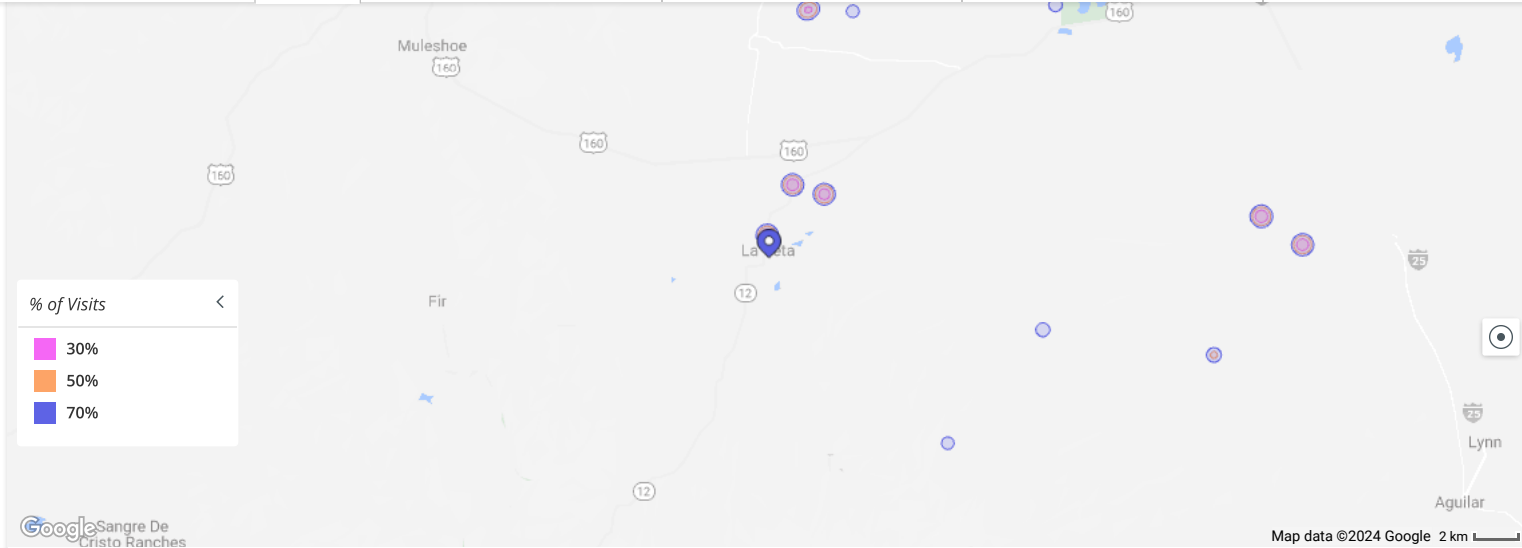

Oct 07 - Oct 07, 2023

Days of Week / Friday, Saturday, Sunday

Days of Week / Friday, Saturday, Sunday

Days of Week / Friday, Saturday, Sunday

Days of Week / Friday, Saturday, Sunday

-  La Veta Events is a custom POI and only available for your account. Learn More
-  La Veta Events is a custom POI and only available for your account. Learn More
-  La Veta Events is a custom POI and only available for your account. Learn More
-  La Veta Events is a custom POI and only available for your account. Learn More

Preview

My-Zone Explore **Property** Chains Industry Advanced Reports Map Studio Create POI Labs Academy Marketplace

Vs

216 S Main St, La Veta, CO ... 216 S Main St, La Veta, CO ... 216 S Main St, La Veta, CO ... 216 S Main St, La Veta, CO ...

Home locations are obfuscated for privacy and randomly placed within a census block. They do not represent actual home addresses. [Learn more](#)

Dataset: **Census 2021 (ACS)** Benchmark with: **Nationwide** State

Search Group or Attribute | 30% of Visits | 50% of Visits | 70% of Visits

Overview			
Population	672	2,165	2,916
Pop density (per sq mile)	1,692	1,995	1,420
Area (sq mi) - based on Census Block Groups	0.4	1.09	2.05
Households			
Gender			
Age			