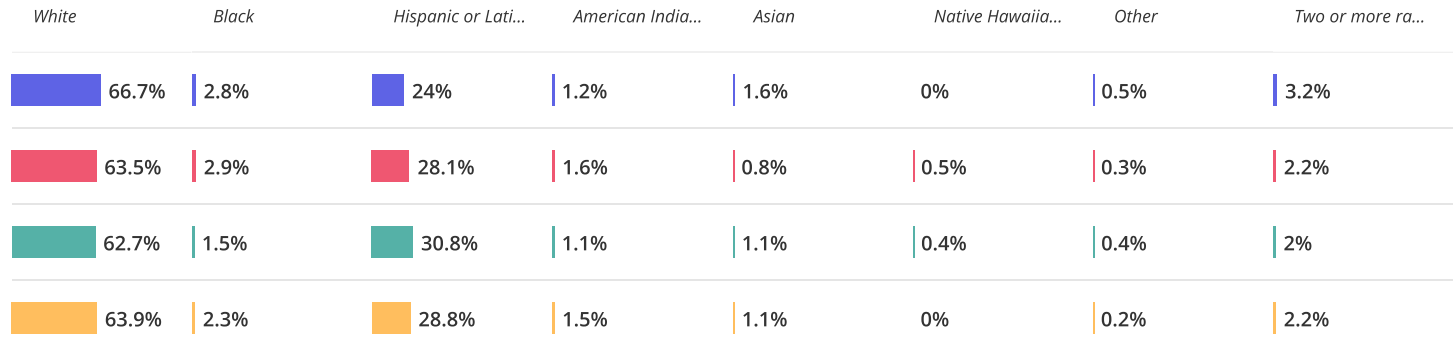

Preview

My-Zone Explore **Property** Chains Industry Advanced Reports Map Studio Create POI Labs Academy Marketplace

Ethnicity

Properties:

La Veta Events

216 S Main St, La Veta, CO 81055

La Veta Events

216 S Main St, La Veta, CO 81055

La Veta Events

216 S Main St, La Veta, CO 81055

La Veta Events

216 S Main St, La Veta, CO 81055

*Demographics are based on a True Trade Area capturing 70% of visits | Data source: Census 2022

Preview

My-Zone Explore **Property** Chains Industry Advanced Reports Map Studio Create POI Labs Academy Marketplace