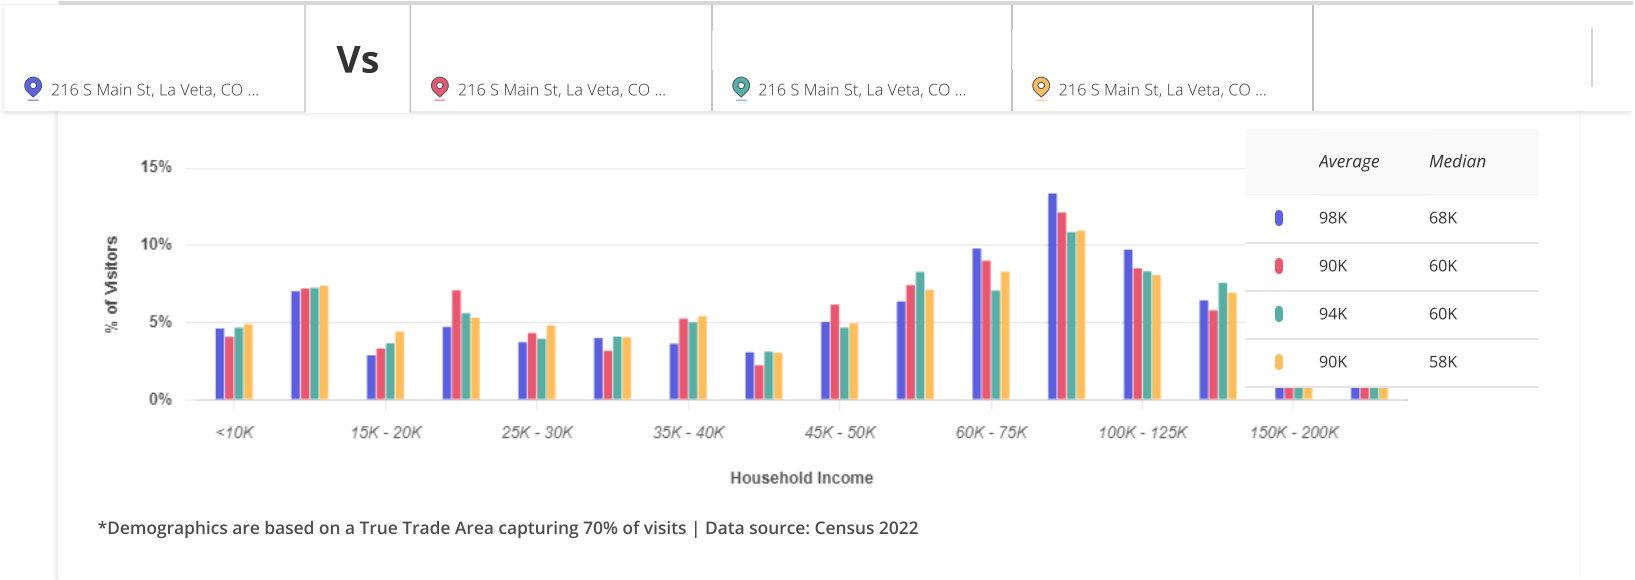

Preview

My-Zone Explore **Property** Chains Industry Advanced Reports Map Studio Create POI Labs Academy Marketplace

Ethnicity

Properties:

La Veta Events

216 S Main St, La Veta, CO 81055

La Veta Events

216 S Main St, La Veta, CO 81055

La Veta Events

216 S Main St, La Veta, CO 81055

La Veta Events

216 S Main St, La Veta, CO 81055