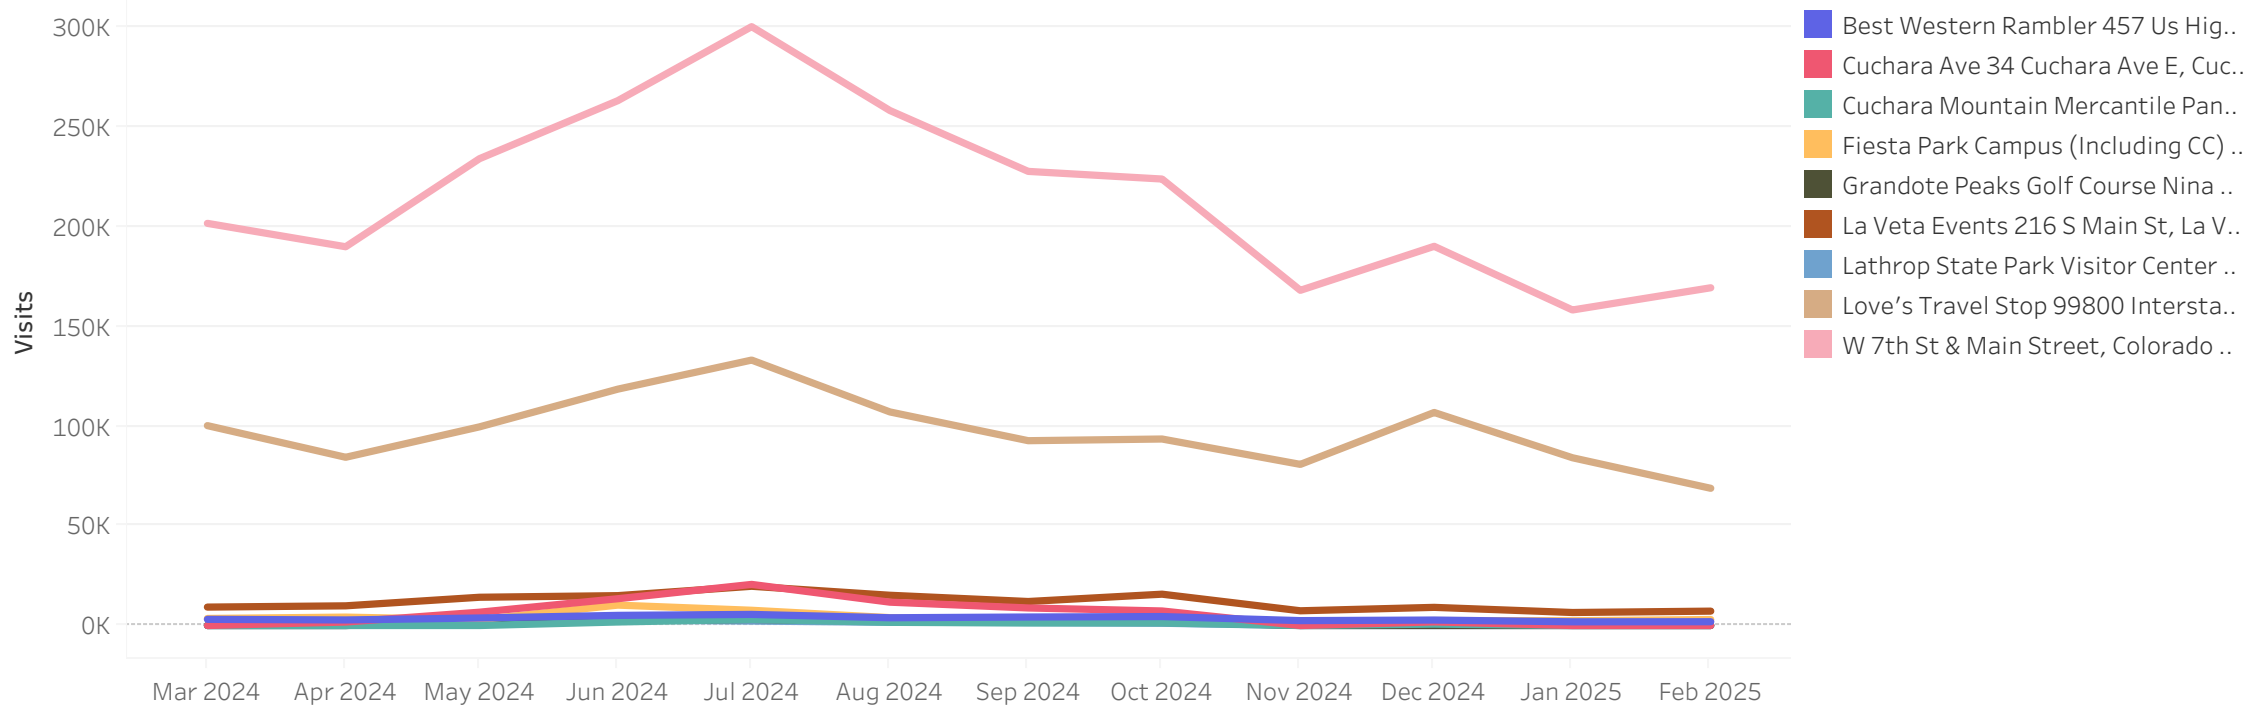

Huerfano County, CO

Monthly Civic Report

February 2025

Visitors

Feb 2025

Visits	139.7K
MoM	-10.8%
YoY	1.4%
Yo3Y	-2.3%

Employees

Feb 2025

Visits	129.0K
MoM	-7.4%
YoY	-16.0%
Yo3Y	24.0%

Selected Locations

Name	Address	Visits	MoM	YoY	Yo3Y
W 7th St & Main Street, Colorado	Main Street, Walsenburg, CO, United States	169.50K	7.04%	5.55%	13.42%
Love's Travel Stop	99800 Interstate 25, Walsenburg, CO 81089	68.85K	-18.21%	-0.70%	16.96%
La Veta Events	216 S Main St, La Veta, CO 81055	7.22K	10.49%	-4.94%	-8.48%
Fiesta Park Campus (Including CC)	East 9th Street, Walsenburg, CO 80189	3.00K	24.91%	-9.08%	N/A
Best Western Rambler	457 Us Highway 85 87, Walsenburg, CO 81089-9432	1.90K	1.99%	-19.68%	-7.03%
Cuchara Ave	34 Cuchara Ave E, Cuchara, CO 81055	N/A	N/A	N/A	N/A
Lathrop State Park Visitor Center	County Road 502, Pictou, CO 81089	N/A	N/A	N/A	N/A
Cuchara Mountain Mercantile	Panadero Ave, Cuchara, CO	N/A	N/A	N/A	N/A
Grandote Peaks Golf Course	Nina Drive, La Veta, CO 81055	N/A	N/A	N/A	N/A