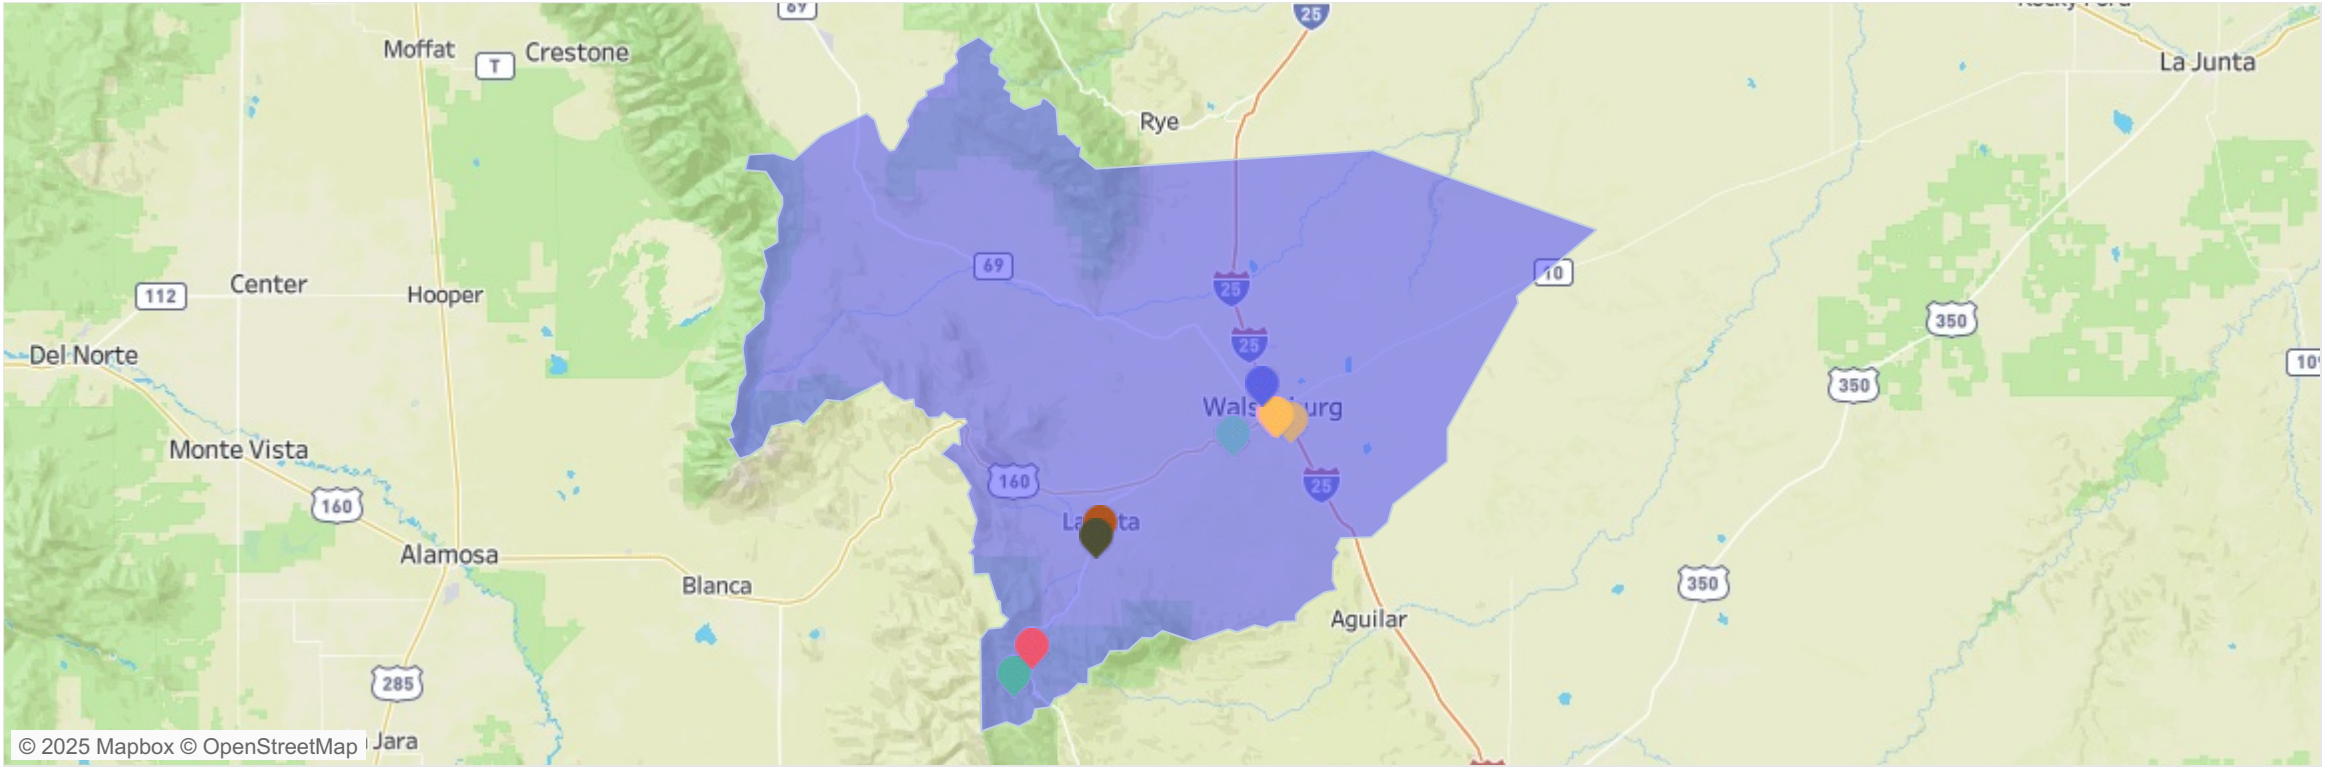

Huerfano County, CO

Monthly Civic Report

February 2025

Visitors

Feb 2025

Visits	139.7K
MoM	-10.8%
YoY	1.4%
Yo3Y	-2.3%

Employees

Feb 2025

Visits	129.0K
MoM	-7.4%
YoY	-16.0%
Yo3Y	24.0%

Selected Locations

Name	Address	Visits	MoM	YoY	Yo3Y
W 7th St & Main Street, Colorado	Main Street, Walsenburg, CO, United States	169.50K	7.04%	5.55%	13.42%
Love's Travel Stop	99800 Interstate 25, Walsenburg, CO 81089	68.85K	-18.21%	-0.70%	16.96%
La Veta Events	216 S Main St, La Veta, CO 81055	7.22K	10.49%	-4.94%	-8.48%
Fiesta Park Campus (Including CC)	East 9th Street, Walsenburg, CO 80189	3.00K	24.91%	-9.08%	N/A
Best Western Rambler	457 Us Highway 85 87, Walsenburg, CO 81089-9432	1.90K	1.99%	-19.68%	-7.03%
Cuchara Ave	34 Cuchara Ave E, Cuchara, CO 81055	N/A	N/A	N/A	N/A
Lathrop State Park Visitor Center	County Road 502, Pictou, CO 81089	N/A	N/A	N/A	N/A
Cuchara Mountain Mercantile	Panadero Ave, Cuchara, CO	N/A	N/A	N/A	N/A
Grandote Peaks Golf Course	Nina Drive, La Veta, CO 81055	N/A	N/A	N/A	N/A