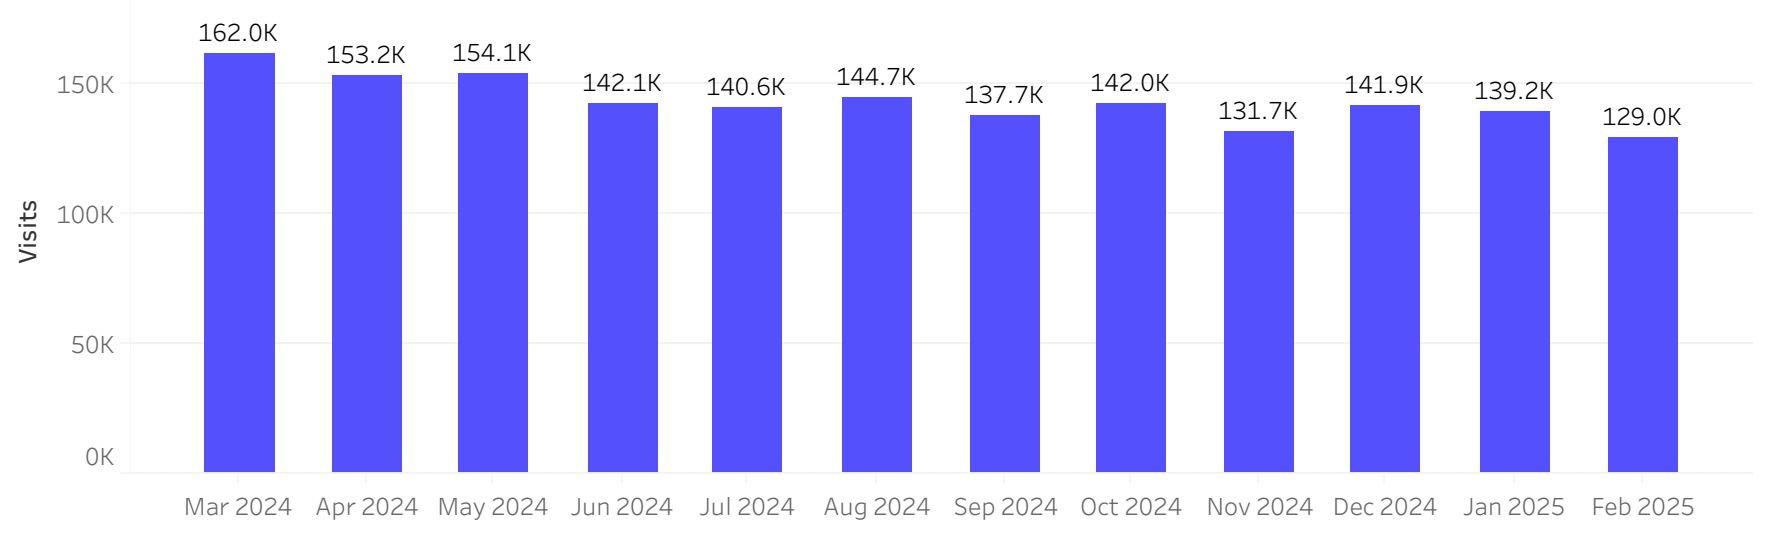

Employees

Feb 2025

Visits	129.0K
MoM	-7.4%
YoY	-16.0%
Yo3Y	24.0%