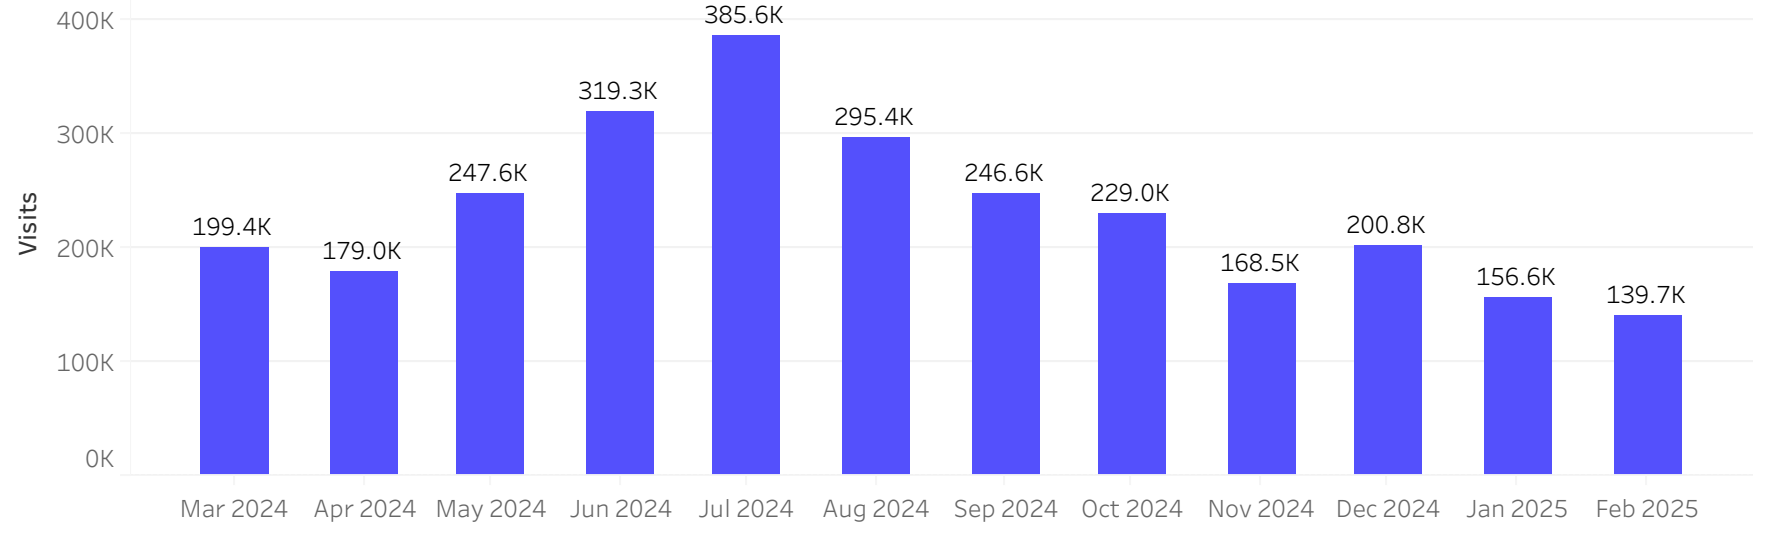

Huerfano County, CO

Monthly Civic Report

February 2025

Visitors

Feb 2025

Visits	139.7K
MoM	-10.8%
YoY	1.4%
Yo3Y	-2.3%

Employees

Feb 2025