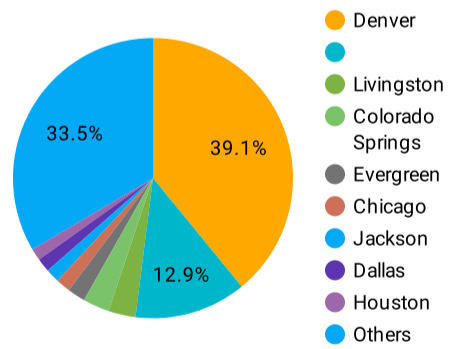

Total Sessions

754

*visits to tour, includes previews, opens, & downloads

Sessions by Day of the Week

*most popular day of the week for tour

Geographic Reach

City	
1.	Denver
2.	
3.	Colorad...
4.	Trinidad
5.	Dallas
6.	Livingston
7.	Chicago
8.	Washing...
9.	Las Vegas
10.	Los Ang...

Visitors by Device