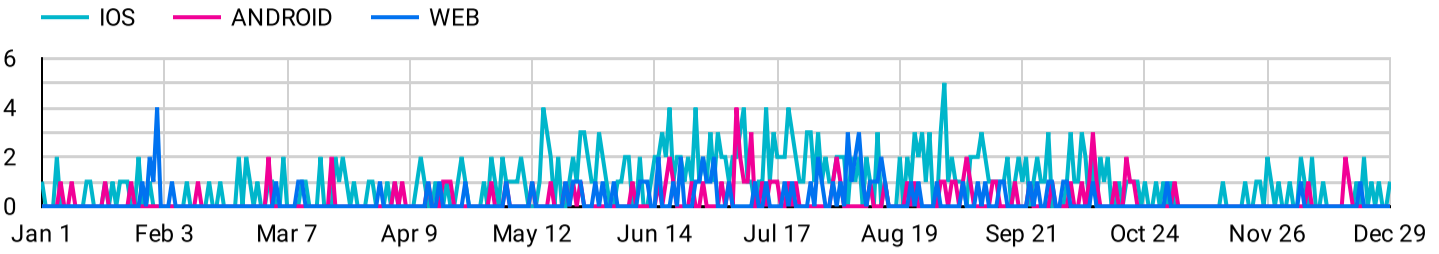

TRAVELSTORYS BASELINE ANALYTICS

Jan 1, 2024 - Dec 31, 2024

La Veta

Tour Users

Unique Users

452

*Individual users who visited your tour

Tour Sessions

Total Sessions

754

*visits to tour, includes previews, opens, & downloads

Sessions by Day of the Week

*most popular day of the week for tour

Geographic Reach

City	
1.	Denver
2.	
3.	Colorad...
4.	Trinidad
5.	Dallas
6.	Livingston
7.	Chicago
8.	Washing...
9.	Las Vegas
10.	Los Ang...