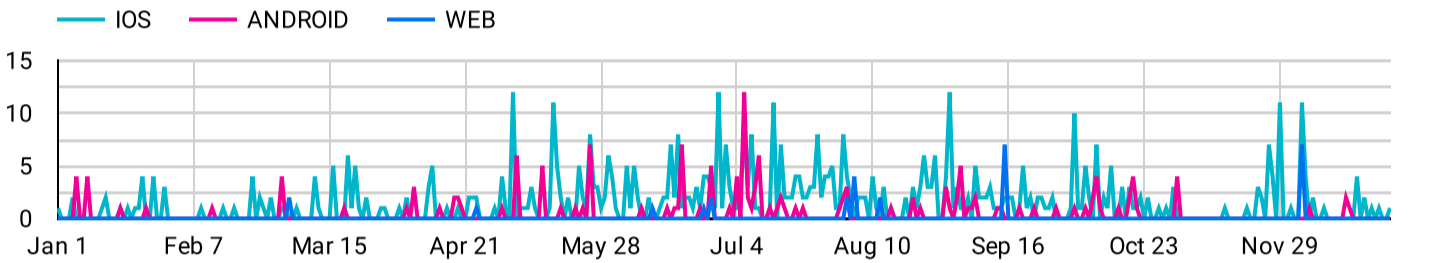

TRAVELSTORYS BASELINE ANALYTICS

Jan 1, 2024 - Dec 31, 2024

La Veta

Tour Users

Unique Users

452

*Individual users who visited your tour

Tour Sessions

Total Sessions

754

*visits to tour, includes previews, opens, & downloads

Sessions by Day of the Week

*most popular day of the week for tour

Geographic Reach

City	
1.	Denver
2.	
3.	Colorad...
4.	Trinidad
5.	Dallas
6.	Livingston
7.	Chicago
8.	Washing...
9.	Las Vegas
10.	Los Ang...

Visitors by Device