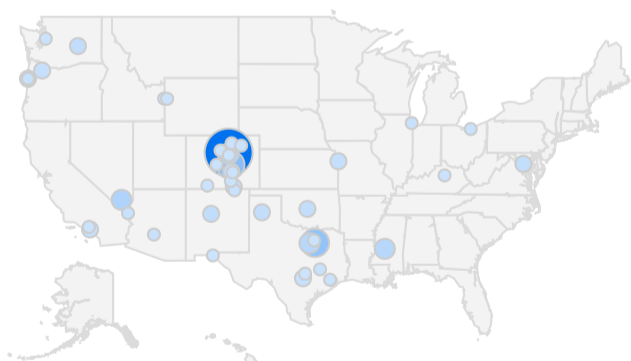

## Tour Users

Unique Users

\*Individual users who visited your tour

416

## Tour Sessions

Total Sessions

\*visits to tour, includes previews, opens, & downloads

618

## Sessions by Day of the Week

\*most popular day of the week for tour

## Geographic Reach

City	
1.	Denver
2.	
3.	Colorad...
4.	Las Vegas
5.	Dallas
6.	Trinidad
7.	Phoenix
8.	Albuquer...
9.	Washing...
10.	Pueblo

7 335