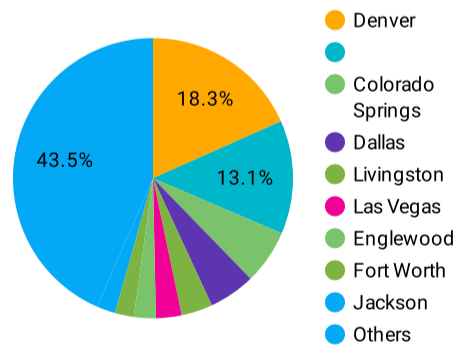

## Tour Sessions

Total Sessions

\*visits to tour, includes previews, opens, & downloads

618

## Sessions by Day of the Week

\*most popular day of the week for tour

## Geographic Reach

City	
1.	Denver
2.	
3.	Colorad...
4.	Las Vegas
5.	Dallas
6.	Trinidad
7.	Phoenix
8.	Albuquer...
9.	Washing...
10.	Pueblo

7 335