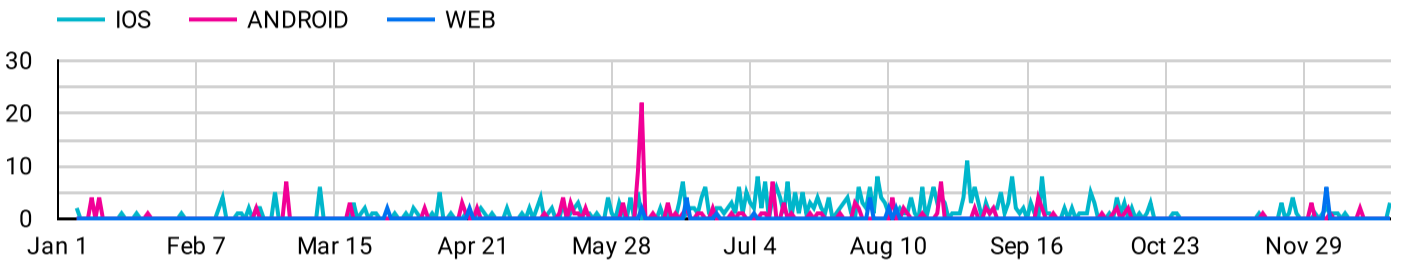

## Tour Users

Unique Users

\*Individual users who visited your tour

416

## Tour Sessions

Total Sessions

\*visits to tour, includes previews, opens, & downloads

618

## Sessions by Day of the Week

\*most popular day of the week for tour