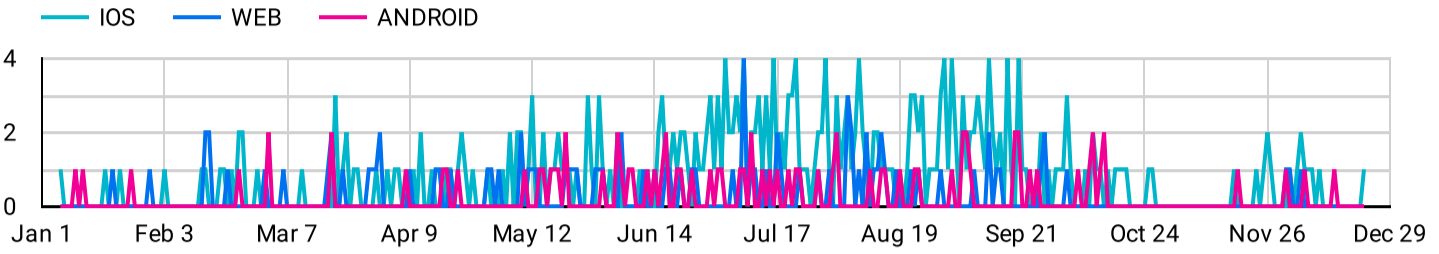

# TRAVELSTORYS BASELINE ANALYTICS

Jan 1, 2024 - Dec 31, 2024

CUCHARA

## Tour Users

Unique Users

\*Individual users who visited your tour

416

## Tour Sessions

Total Sessions

\*visits to tour, includes previews, opens, & downloads

618

## Sessions by Day of the Week

\*most popular day of the week for tour