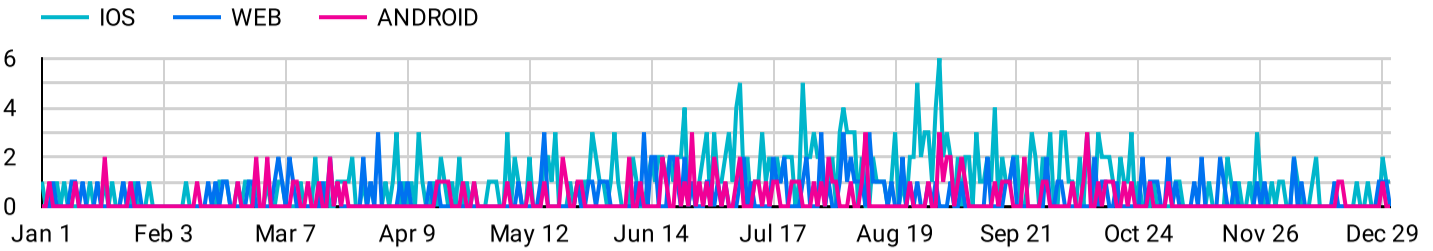

TRAVELSTORYS BASELINE ANALYTICS

Jan 1, 2024 - Dec 31, 2024

Walsenburg

Tour Users

Unique Users

546

*Individual users who visited your tour

Tour Sessions

Total Sessions

822

*visits to tour, includes previews, opens, & downloads

Sessions by Day of the Week

*most popular day of the week for tour

Geographic Reach

City
1. Denver
2. Colorad...
3. Dallas
4.
5. Albuquerque...
6. Phoenix
7. Washing...
8. Trinidad
9. Pueblo
10. St. Louis