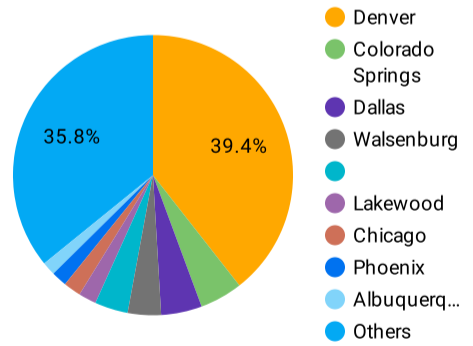

Total Sessions

822

*visits to tour, includes previews, opens, & downloads

Sessions by Day of the Week

*most popular day of the week for tour

Geographic Reach

City
1. Denver
2. Colorad...
3. Dallas
4.
5. Albuquerque...
6. Phoenix
7. Washing...
8. Trinidad
9. Pueblo
10. St. Louis

Visitors by Device