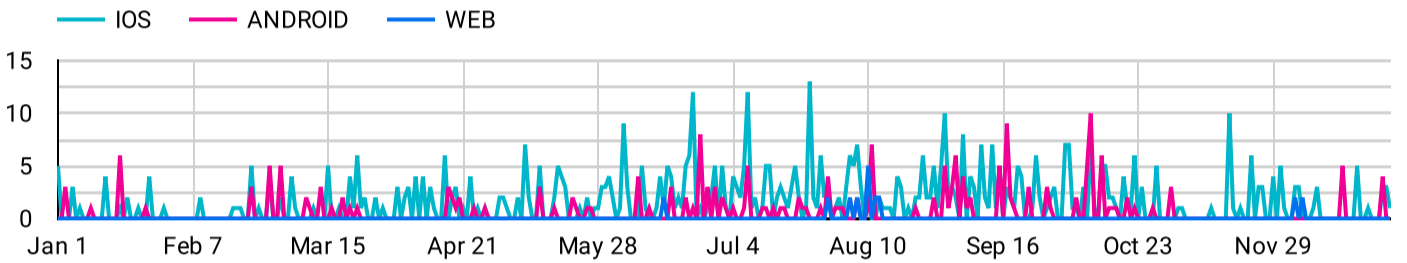

TRAVELSTORYS BASELINE ANALYTICS

Jan 1, 2024 - Dec 31, 2024

Walsenburg

Tour Users

Unique Users

546

*Individual users who visited your tour

Tour Sessions

Total Sessions

822

*visits to tour, includes previews, opens, & downloads

Sessions by Day of the Week

*most popular day of the week for tour

Geographic Reach

City
1. Denver
2. Colorad...
3. Dallas
4.
5. Albuquerque...
6. Phoenix
7. Washing...
8. Trinidad
9. Pueblo
10. St. Louis