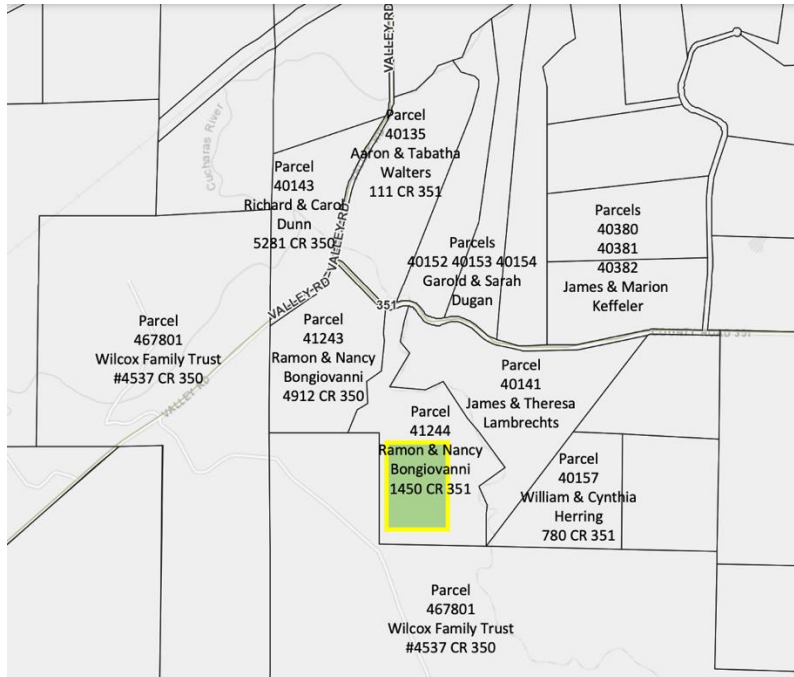

**LIST OF THE NAMES AND MAILING ADDRESSES OF ALL LISTED OWNERS OF RECORD OF ALL ADJACENT PROPERTY.**

According to County records and per appendix 2 the Facility is bordered by:

The Wilcox Family Trust	4537 County Road 350, La Veta, Co. 81055
James and Theresa Lambrechts	1416 Cathedral Pines Dr., Prescott, Az. 86303
William & Cynthia Herring	780 County Road 351, La Veta, Co. 81055
Garold and Sarah Dugan	3236 County Rd 114, Elizabeth, Co. 80107-6601
Aaron & Tabatha Walters	111 County Road 351, La Veta, Co. 81055
Richard and Carol Dunn	5281 County Road 350, La Veta, Co. 81055
James and Marion Keffeler	PO Box 1163, La Veta, Co. 81055