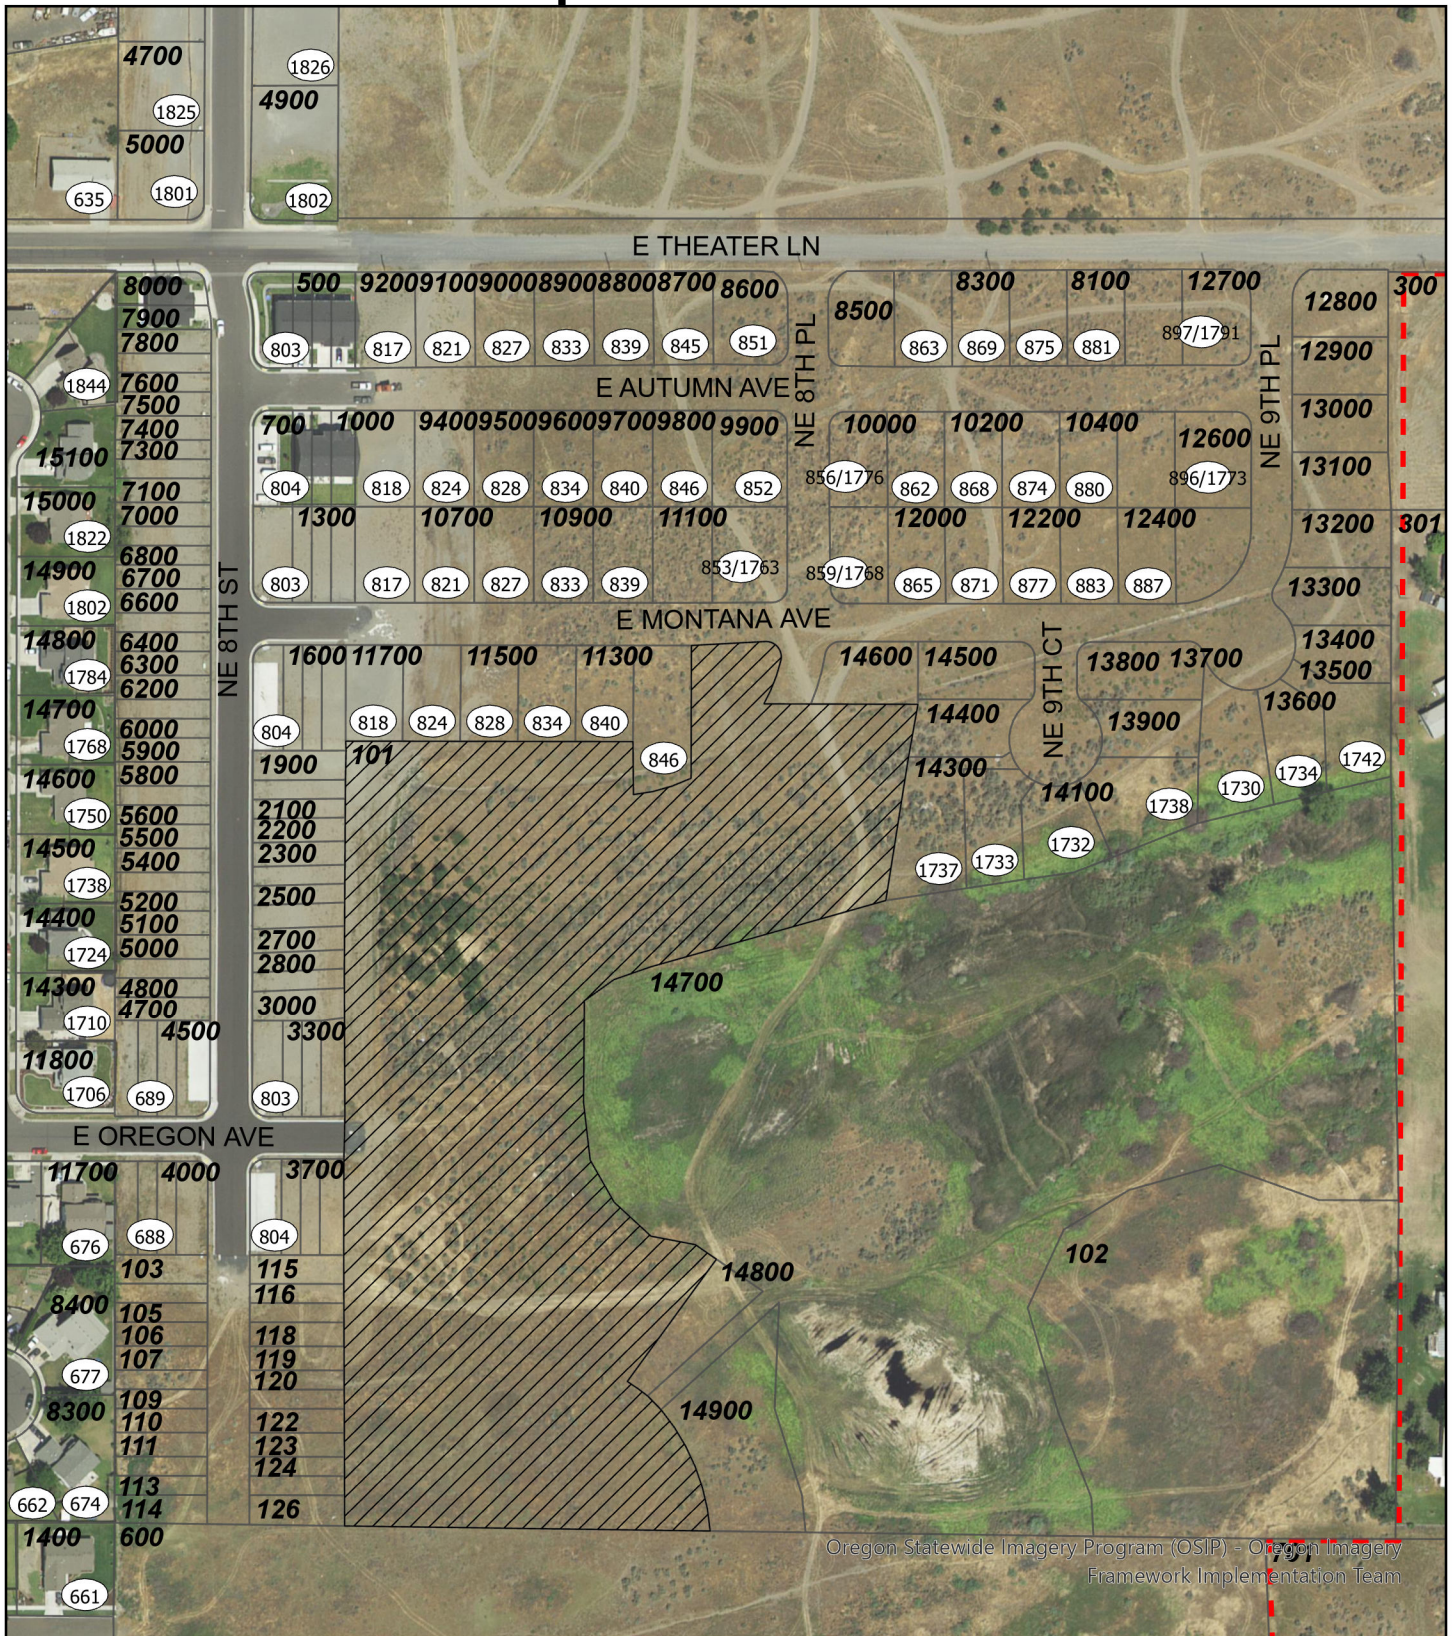

Notice of Proposed Land Use Action

Legend

-  Final Plat Area
-  Property Line
-  City Limits
-  Urban Growth Boundary

Oregon Statewide Imagery Program (OSIP) - Oregon Imagery Framework Implementation Team