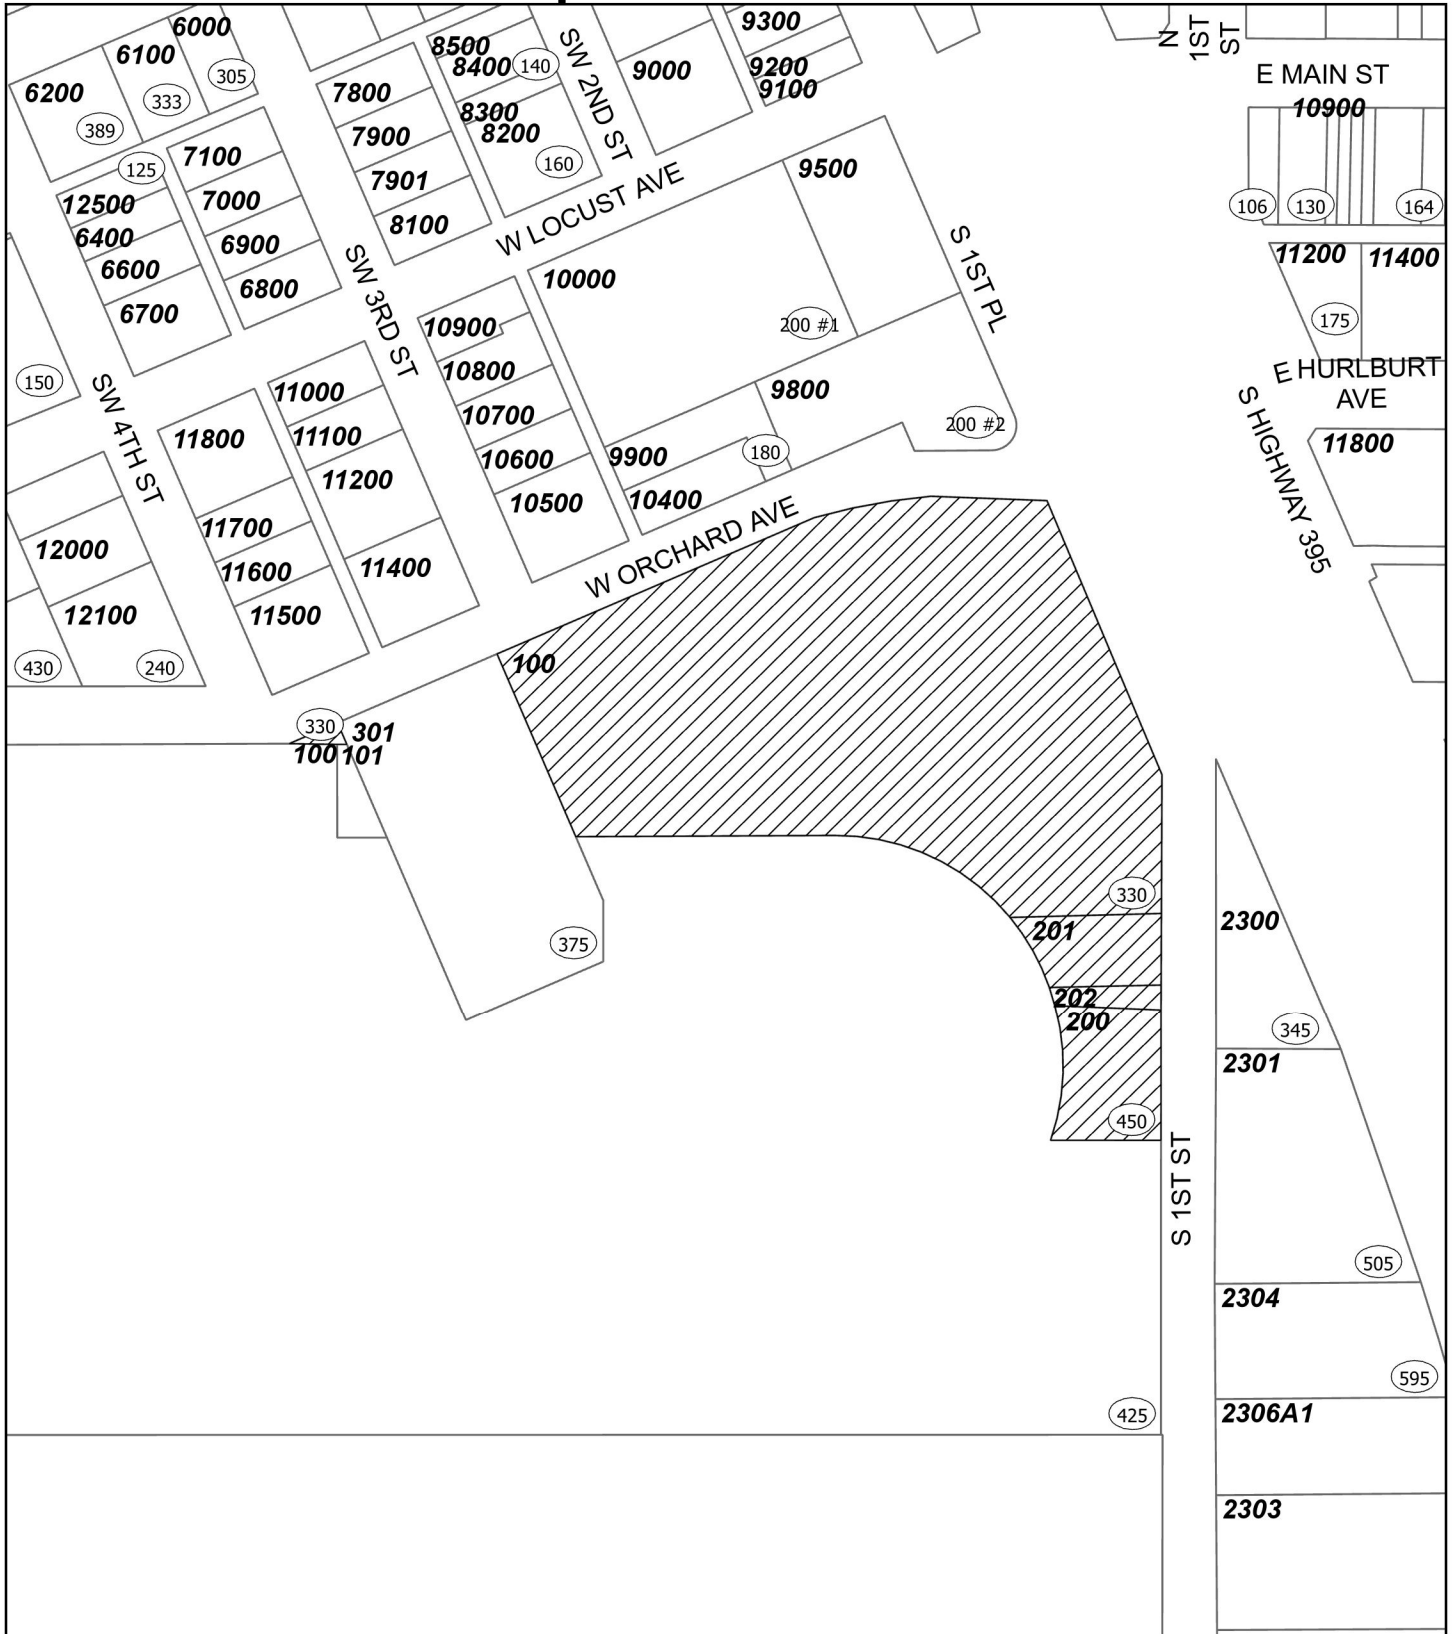

Notice of Proposed Land Use Action

Legend

-  Area of Conditional Use Permit
-  Property Line
-  City Limits
-  Urban Growth Boundary