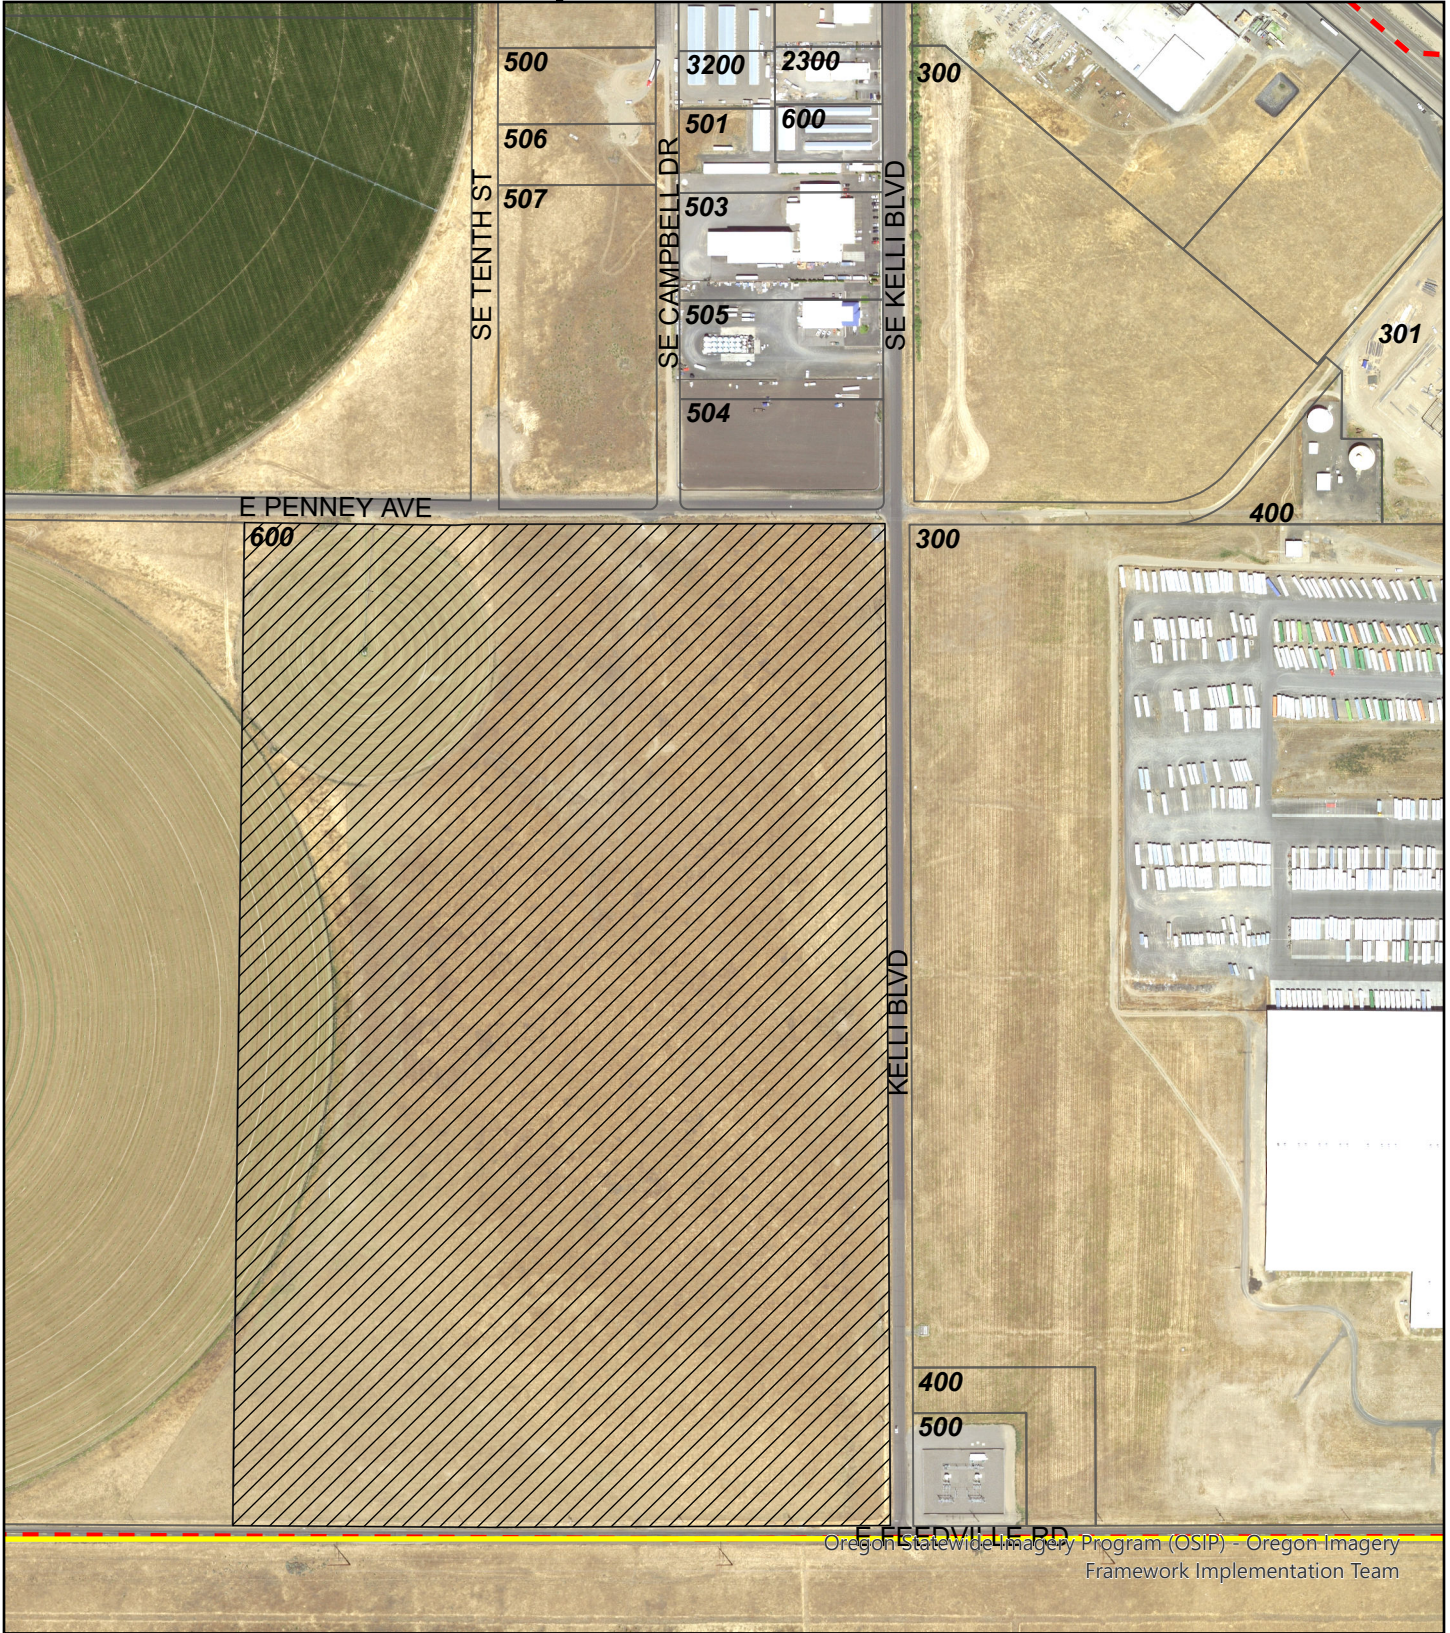

Notice of Proposed Land Use Action

Oregon Statewide Imagery Program (OSIP) - Oregon Imagery Framework Implementation Team

Legend

- Area of Proposed Development
- Property Line
- City Limits
- Urban Growth Boundary