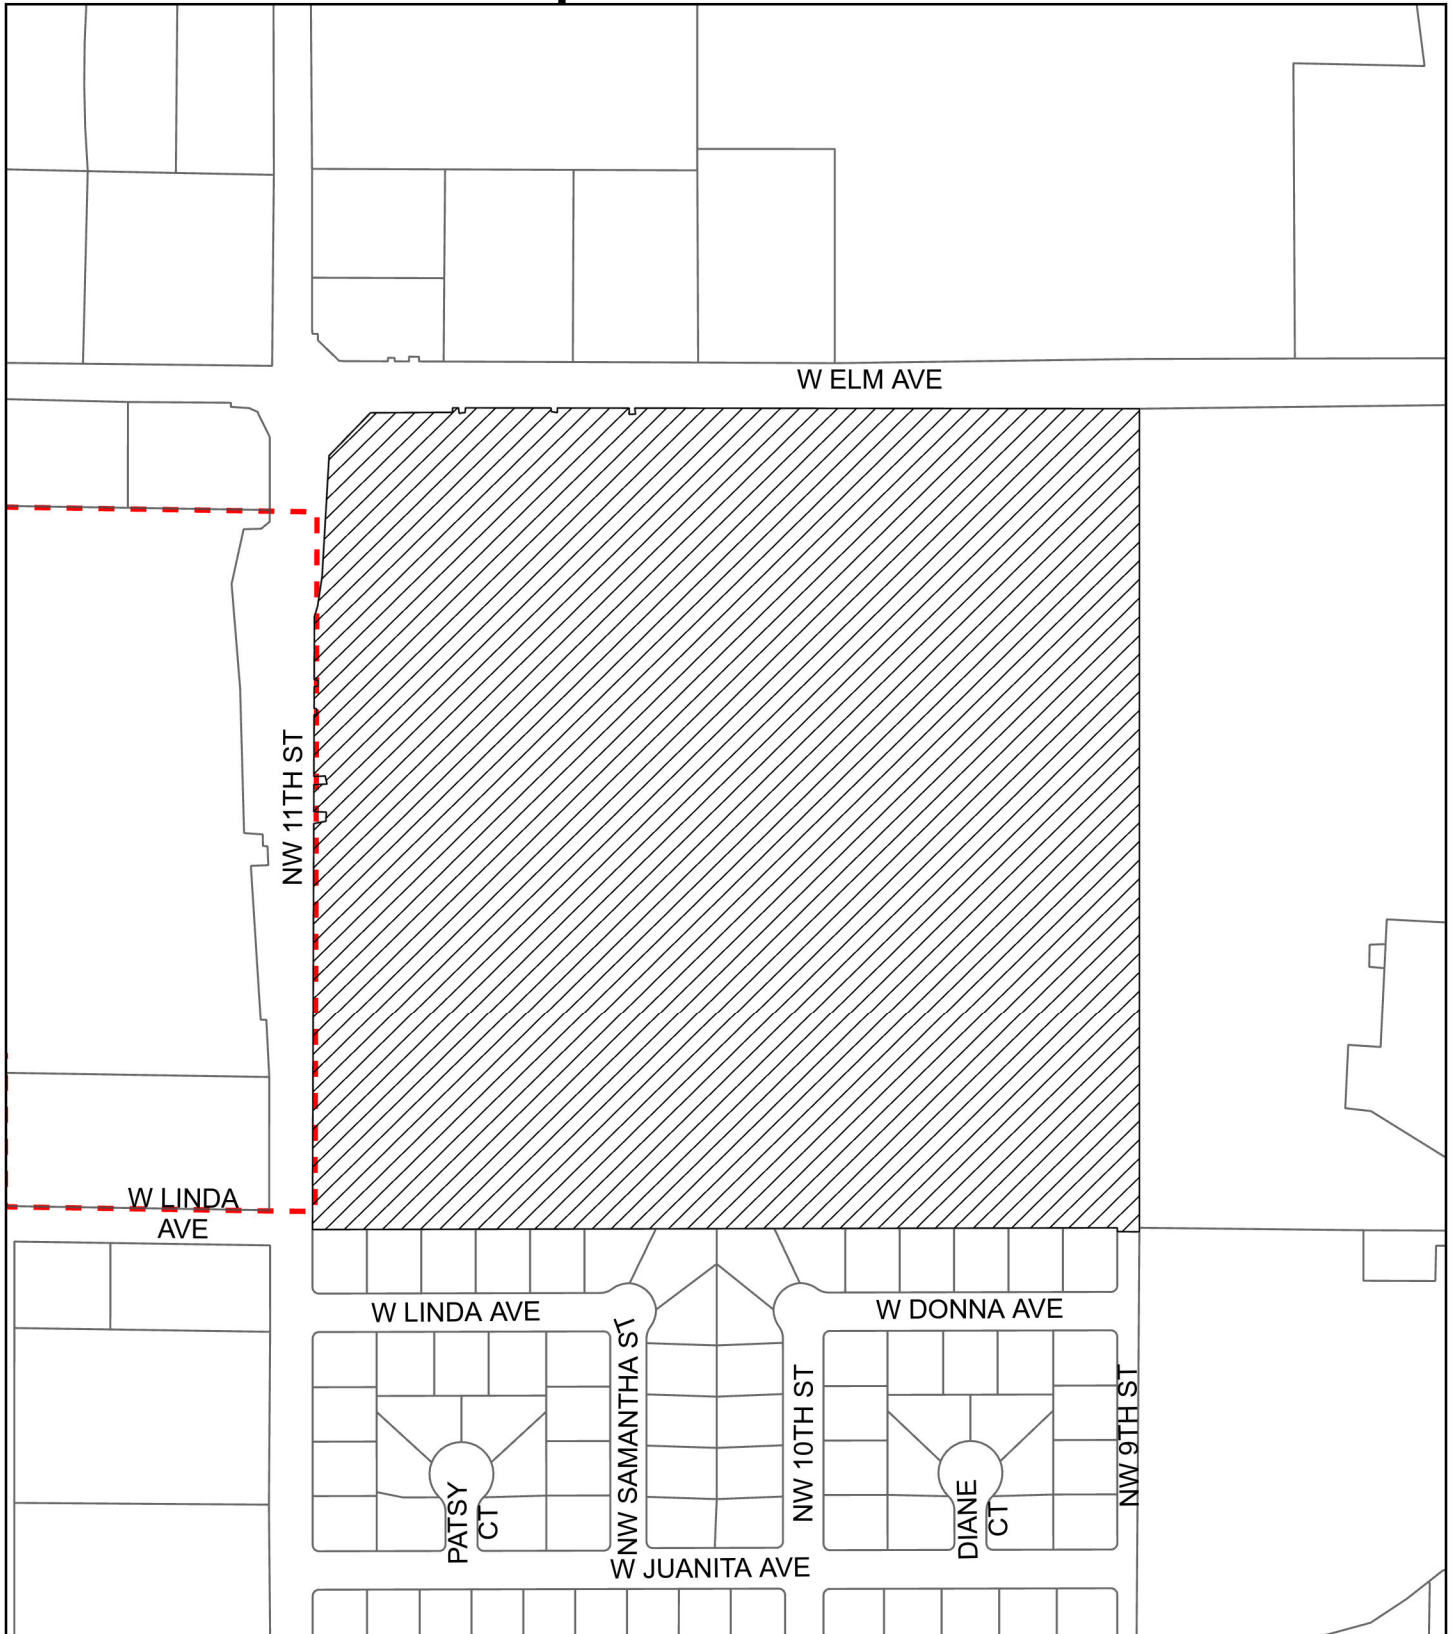

Notice of Proposed Land Use Action

Legend

-  Area of Conditional Use Permit
-  Property Line
-  City Limits
-  Urban Growth Boundary