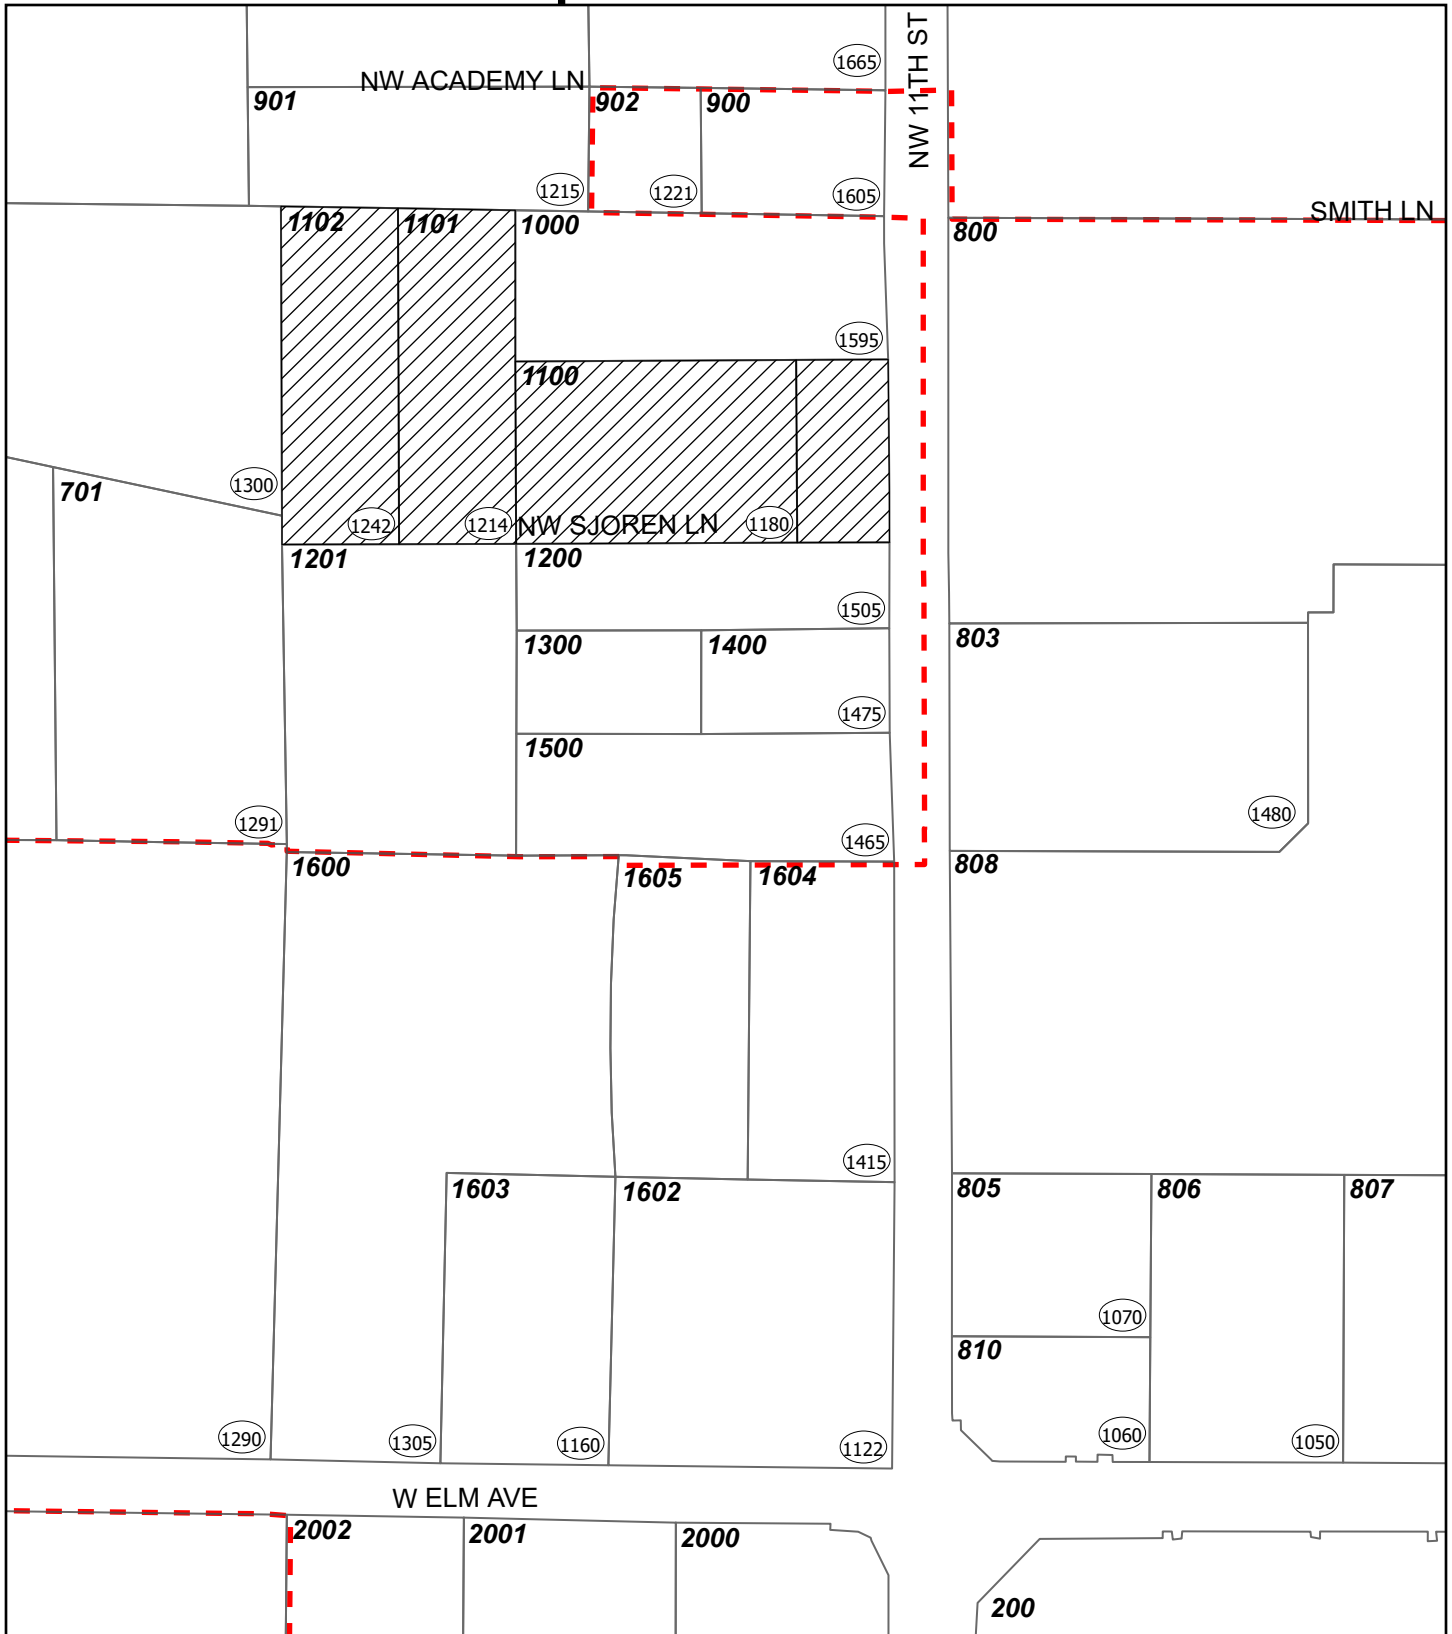

Notice of Proposed Land Use Action

Legend

-  Area of Proposed Annexation
-  Property Line
-  City Limits
-  Urban Growth Boundary