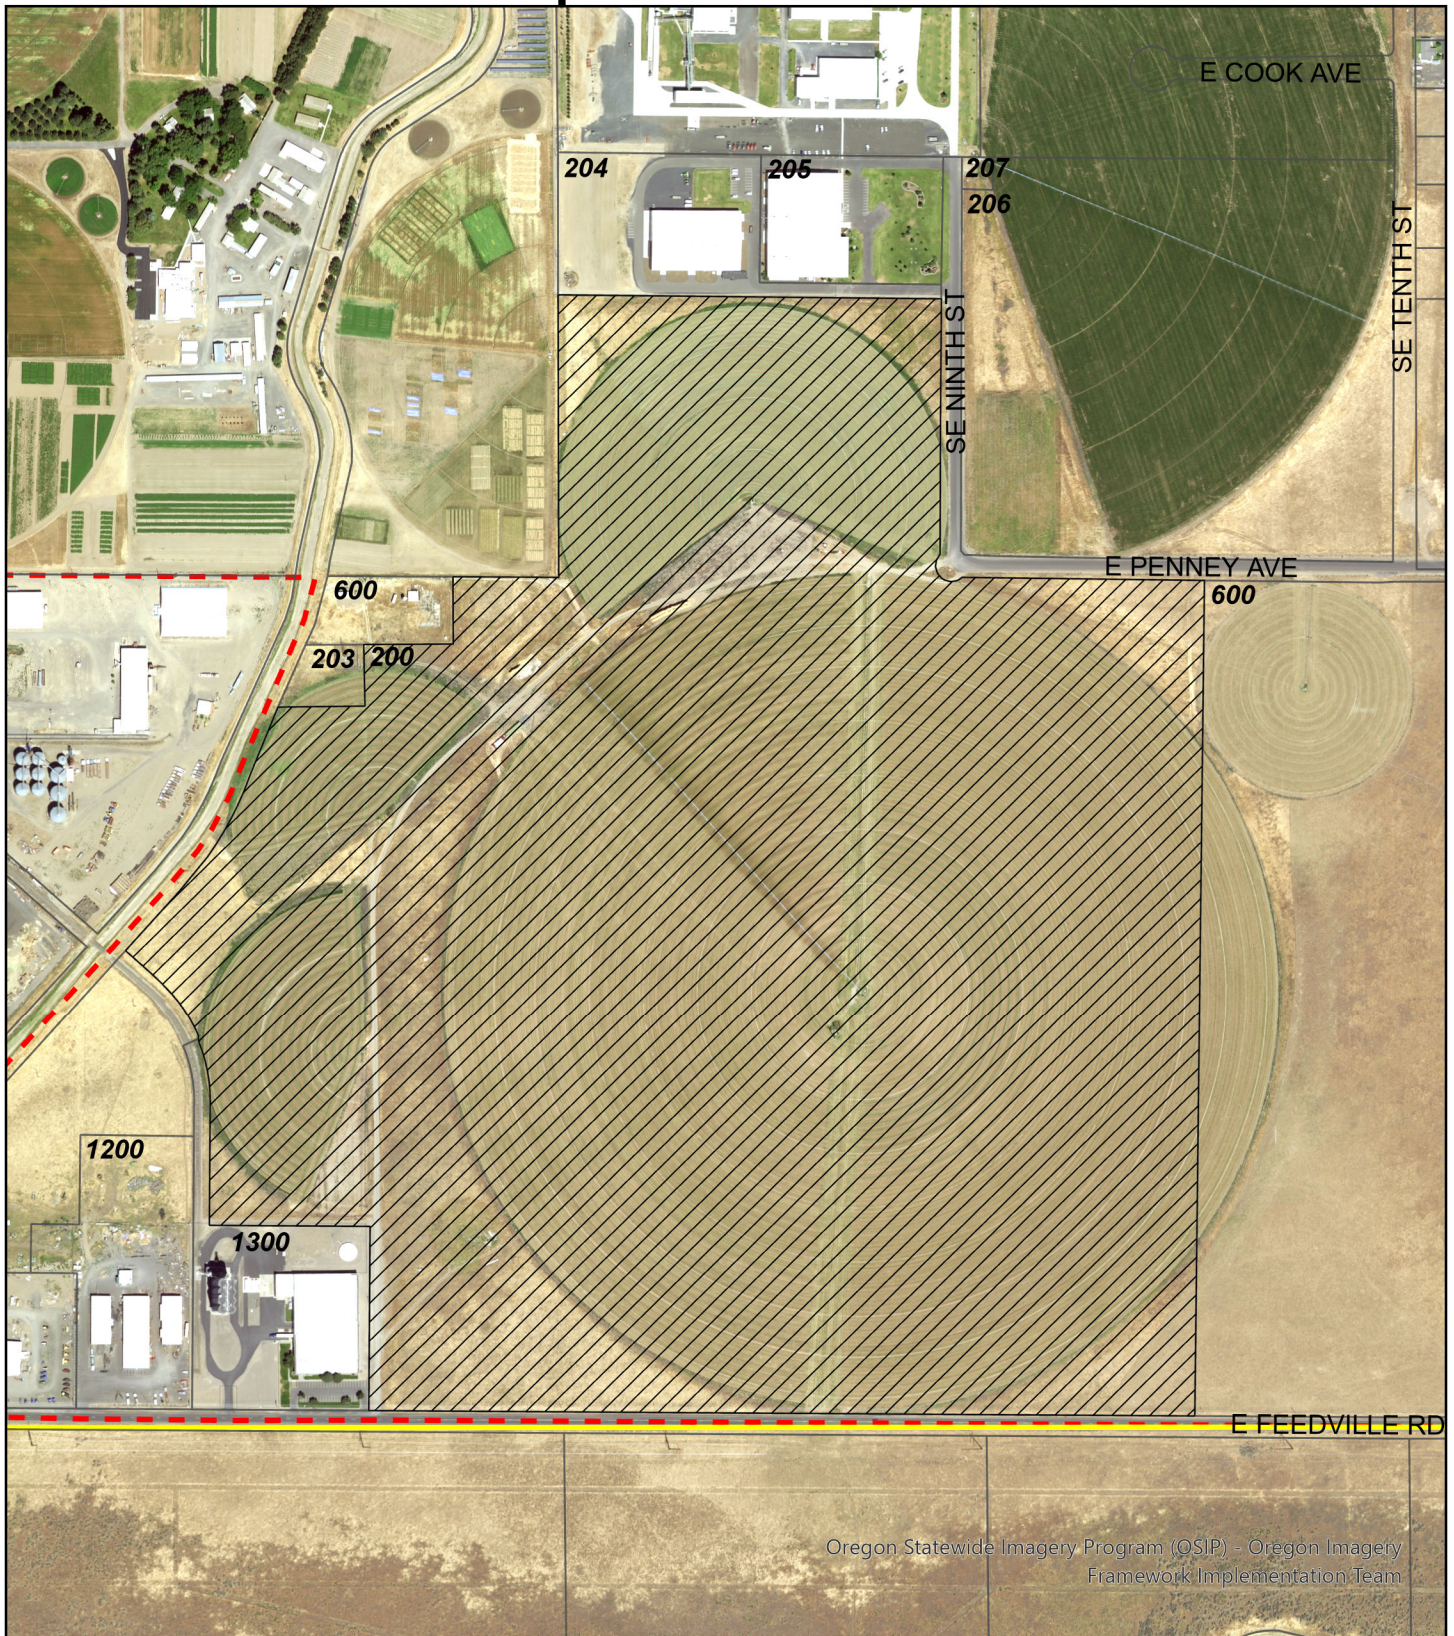

Notice of Proposed Land Use Action

Oregon Statewide Imagery Program (OSIP) - Oregon Imagery Framework Implementation Team

Legend

- Property Line
- Area of Proposed Major Partition
- Urban Growth Boundary
- City Limits