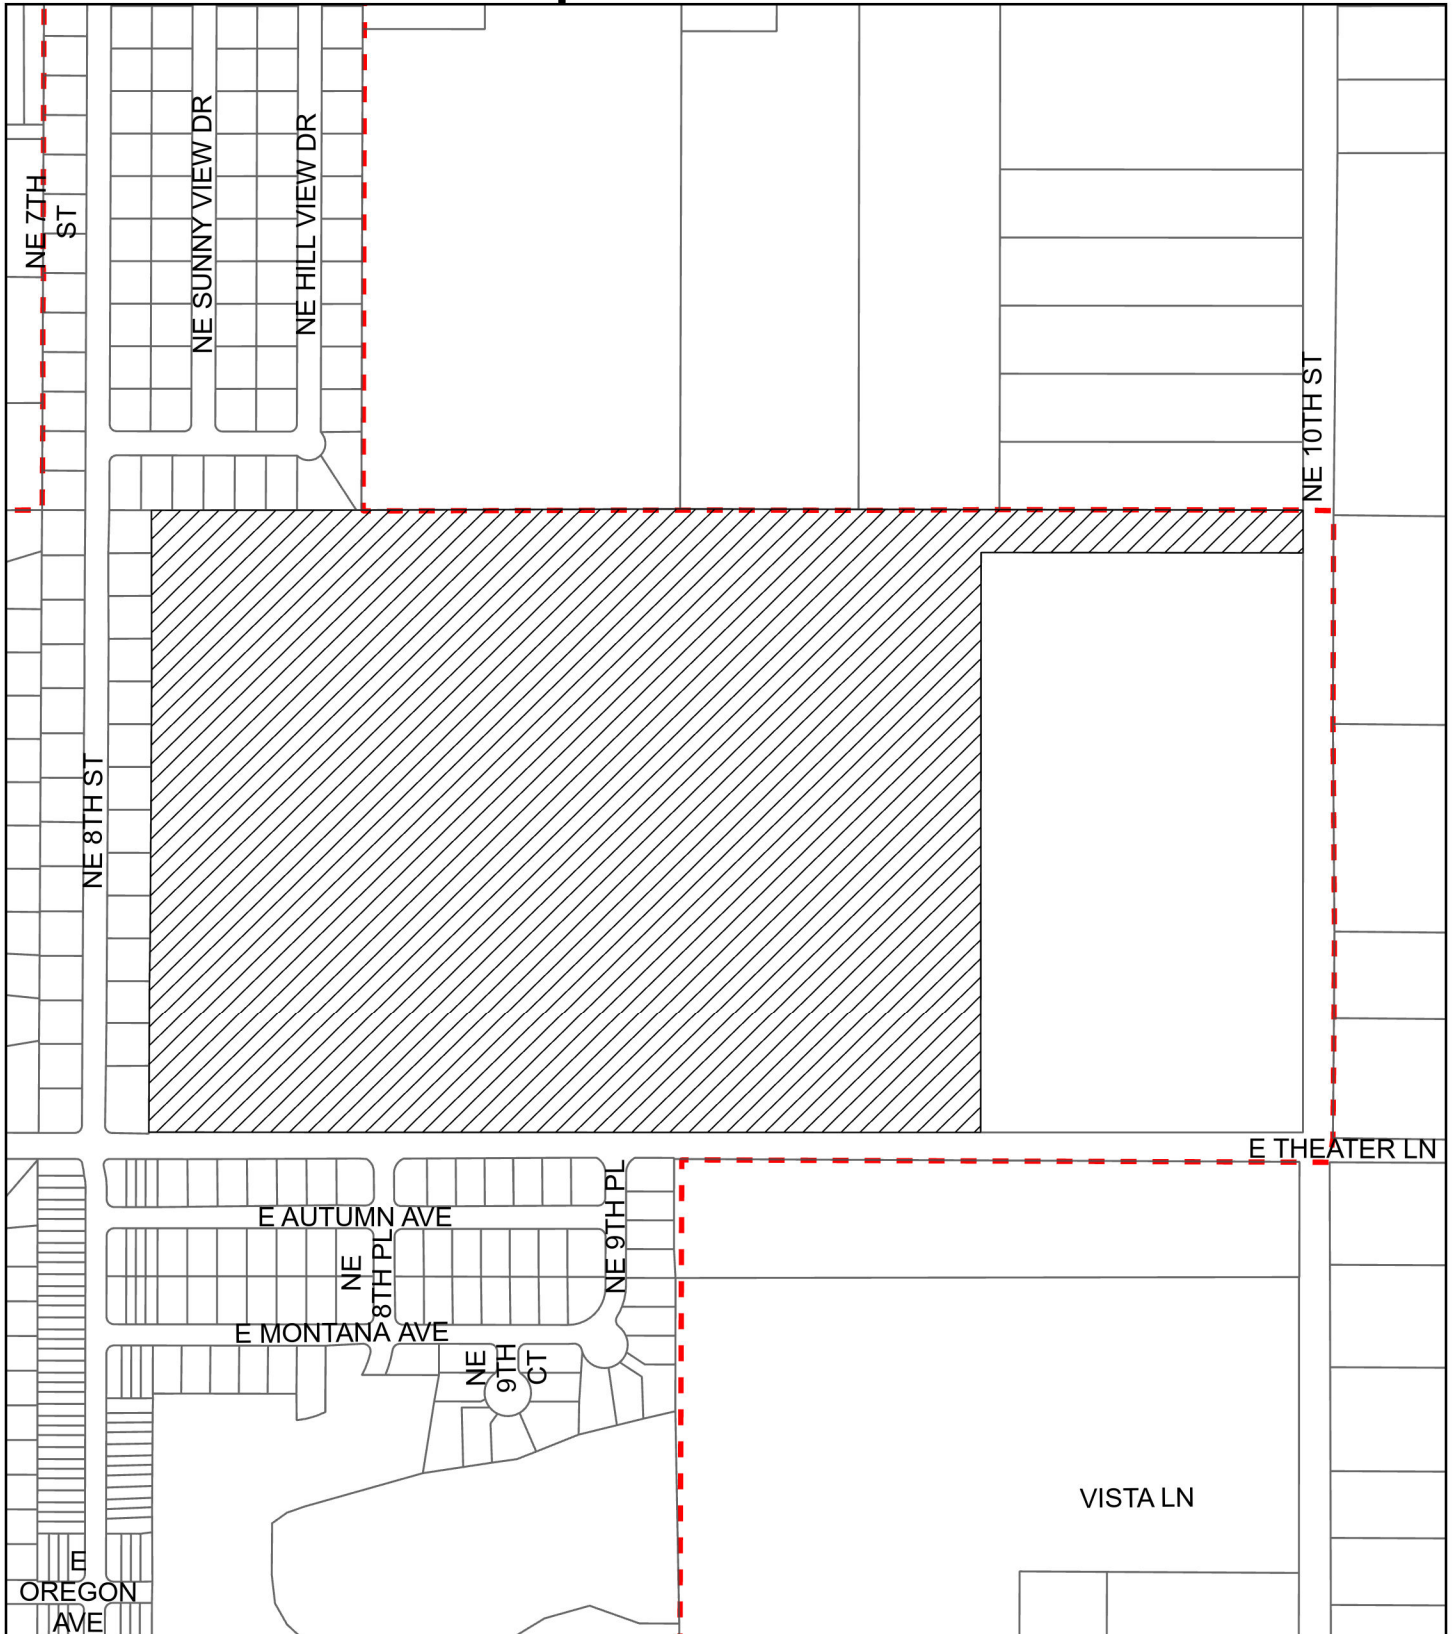

Notice of Proposed Land Use Action

Legend

-  Area of Proposed Subdivision and Lot Width Variance
-  Property Line
-  City Limits
-  Urban Growth Boundary