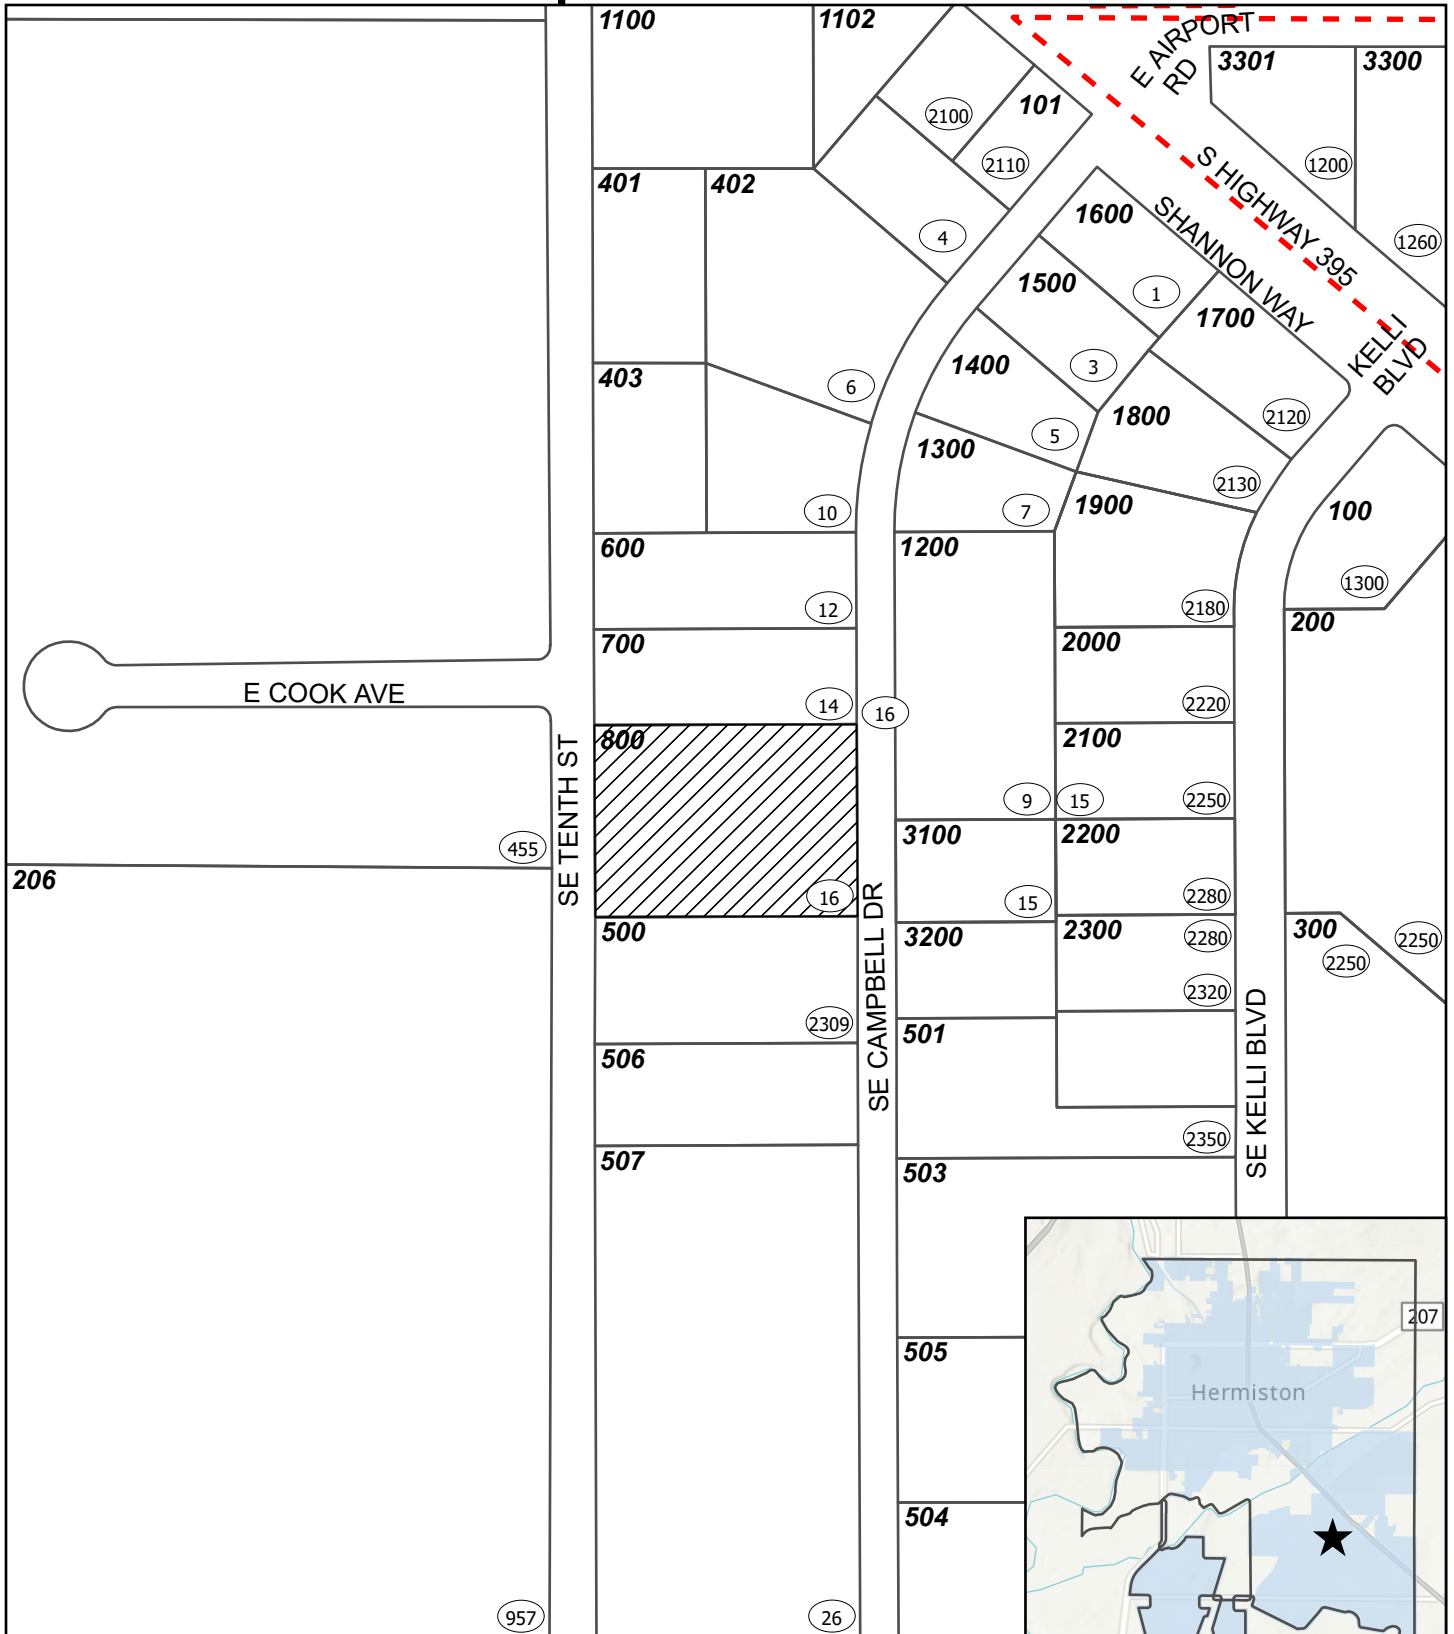

# Notice of Proposed Land Use Action

## Legend

-  Property Line
-  City Limits
-  Urban Growth Boundary
-  Area of Proposed Land Use Action