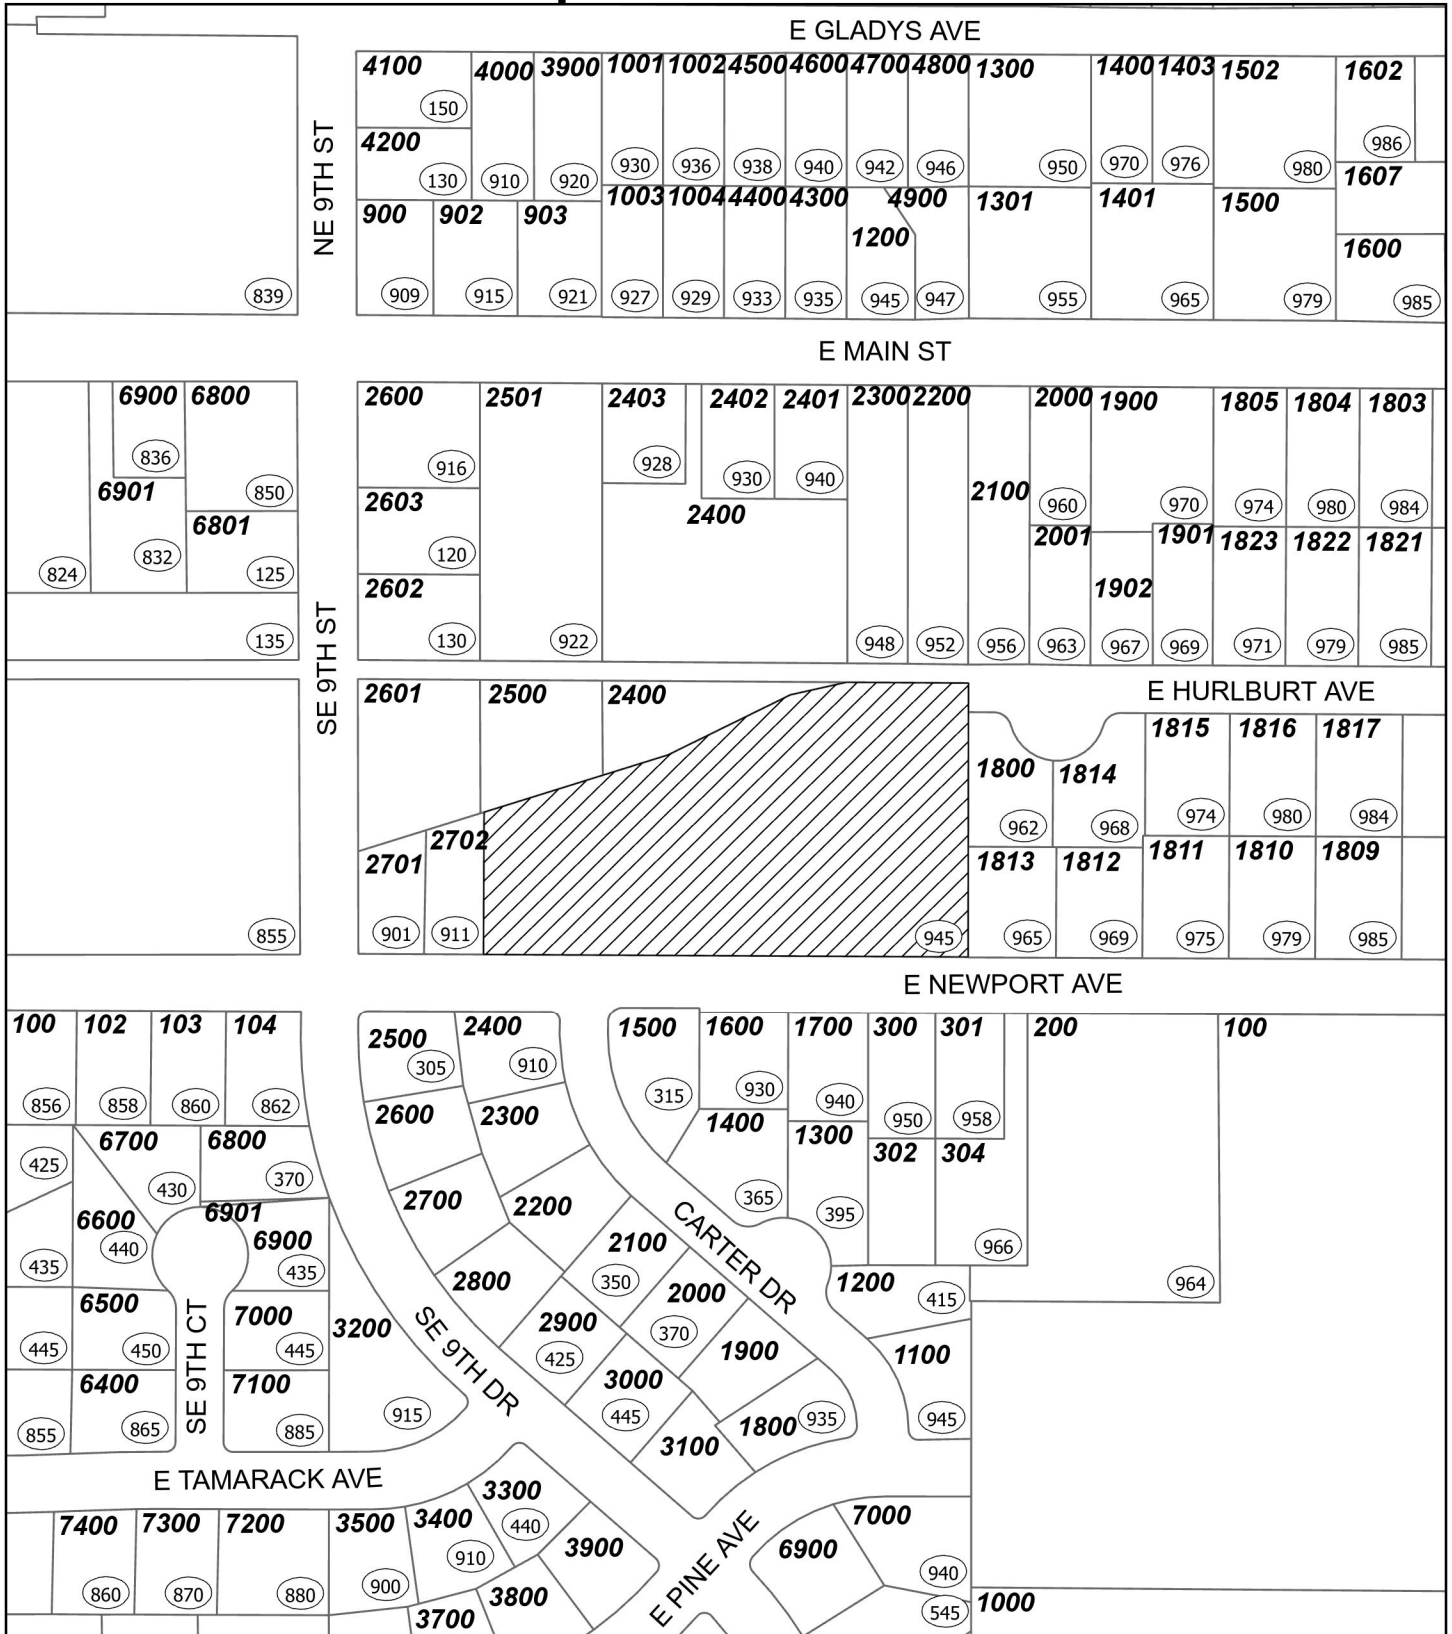

Notice of Proposed Land Use Action

Legend

-  Area of Proposed Infill Designation
-  Property Line
-  City Limits
-  Urban Growth Boundary