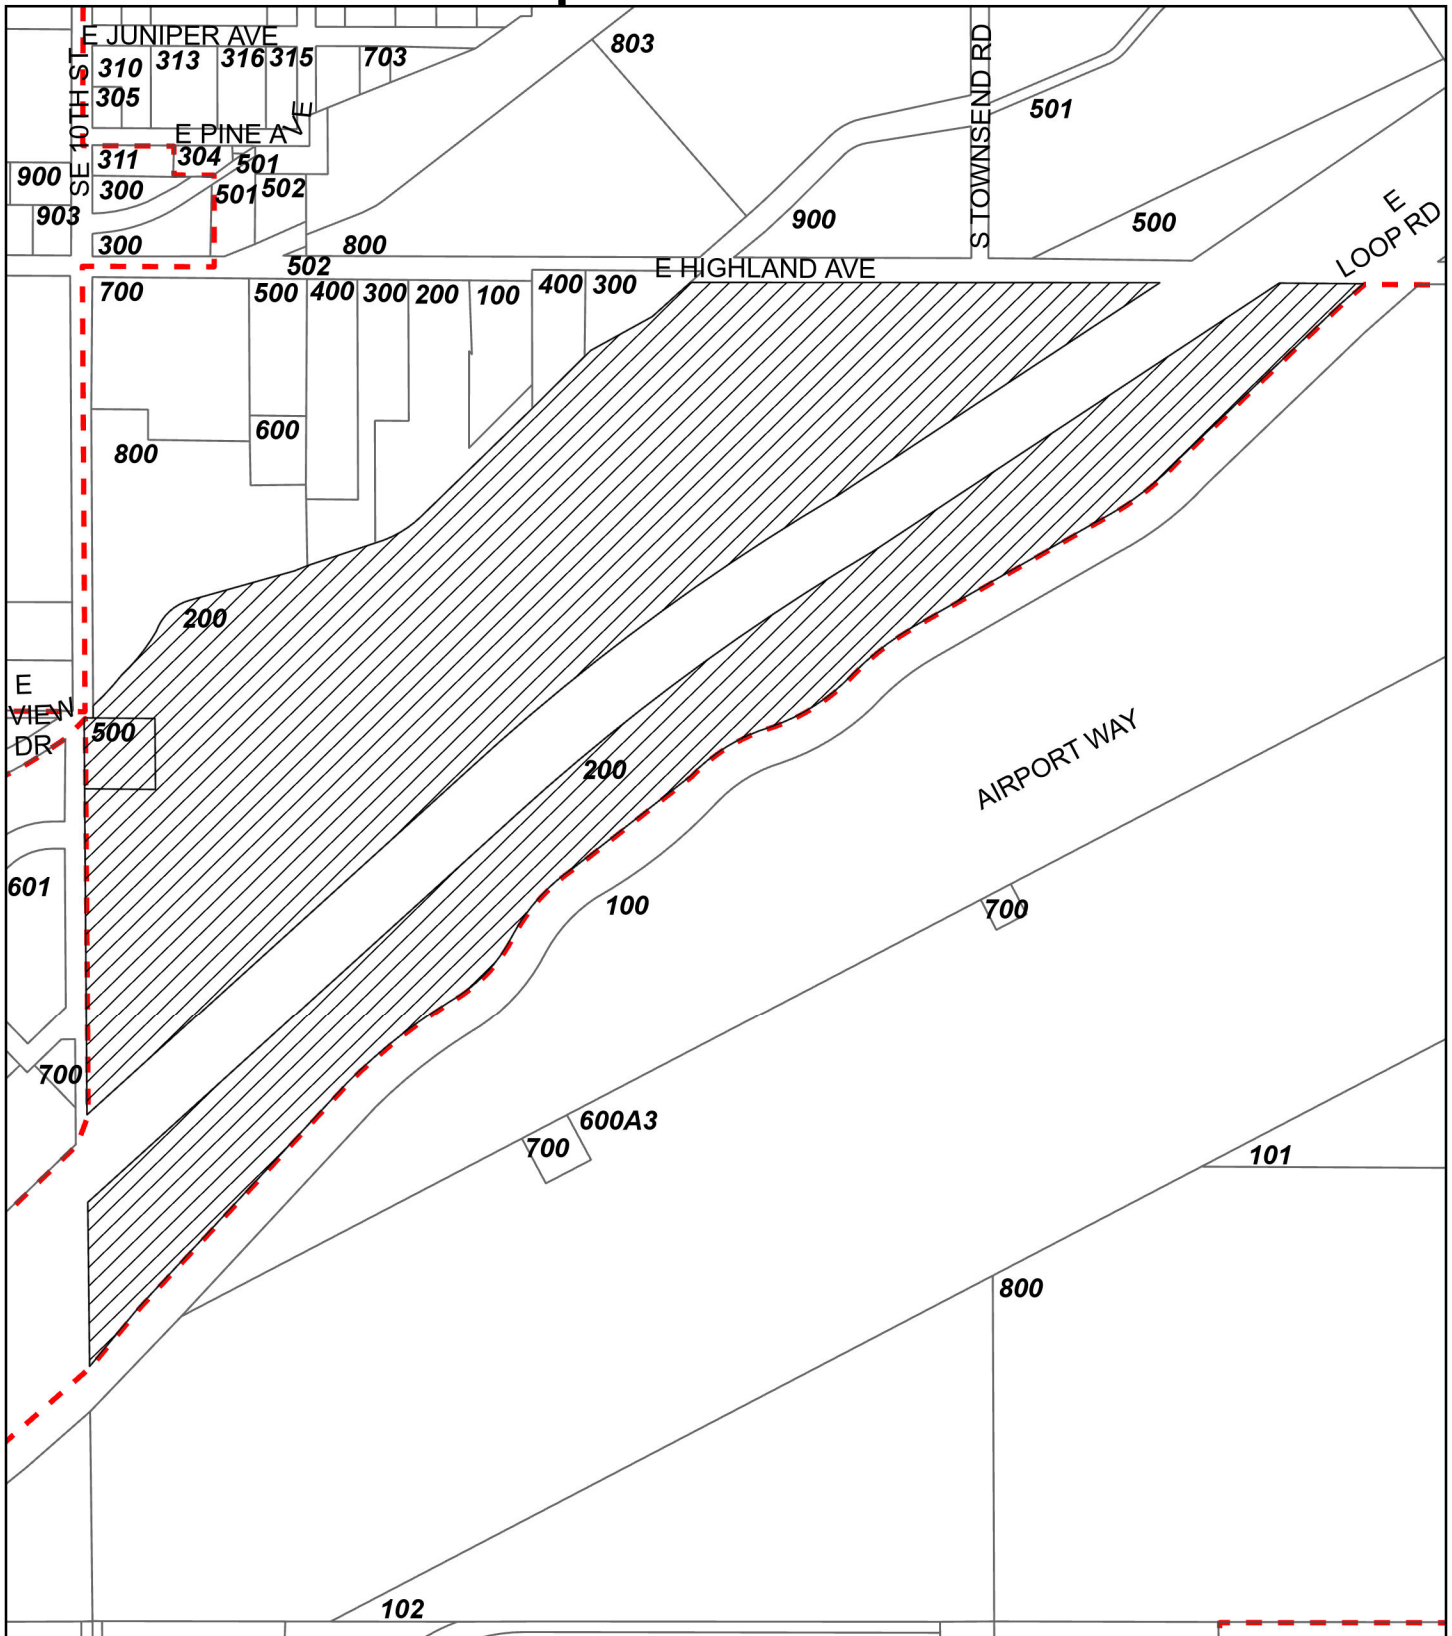

Notice of Proposed Land Use Action

Legend

-  Area of Proposed Subdivision
-  Property Line
-  City Limits
-  Urban Growth Boundary