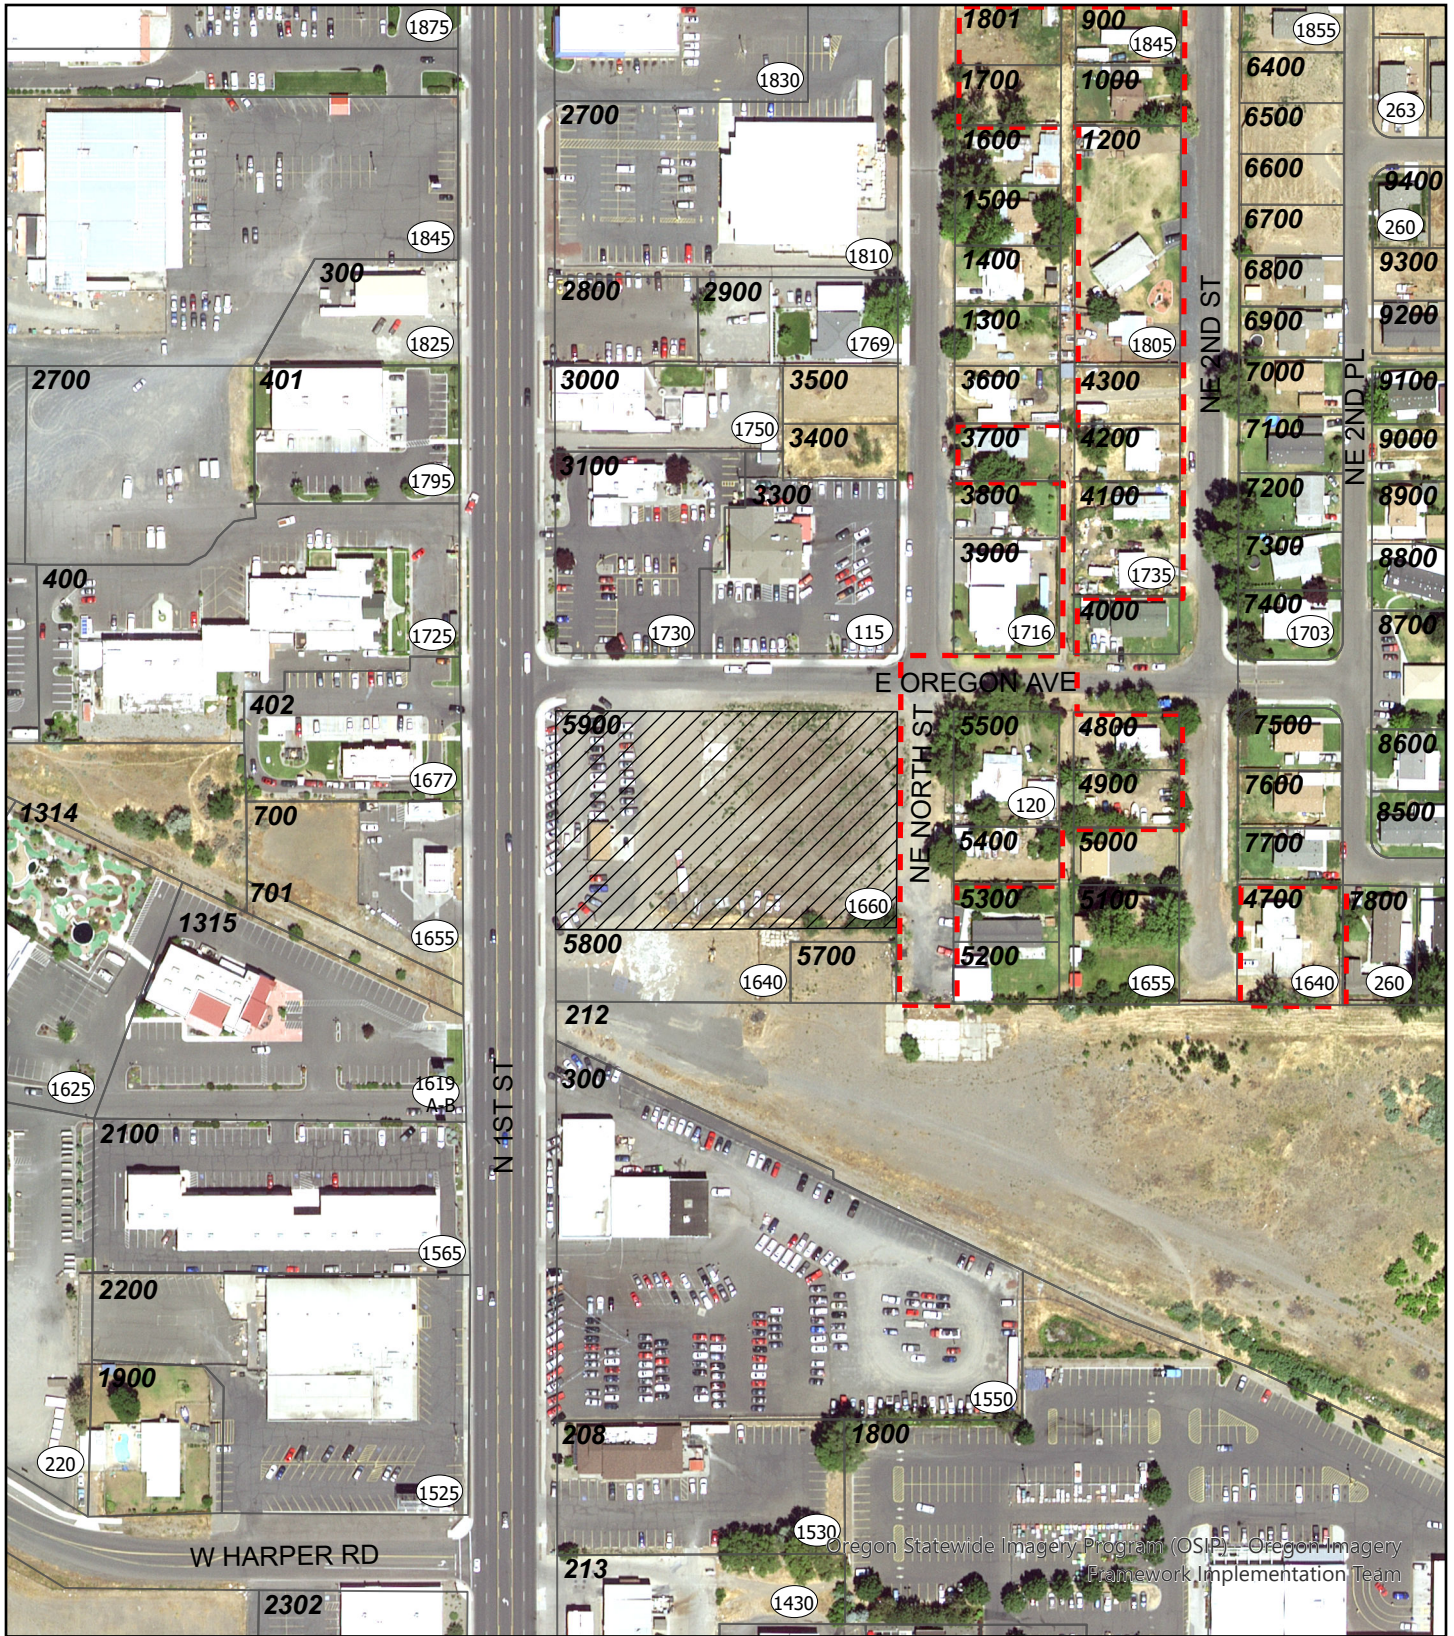

**Legend**

-  Area of Proposed Replat
-  City Limits
-  Property Line
-  Urban Growth Boundary

### Legend

-  Area of Proposed Replat
-  City Limits
-  Property Line
-  Urban Growth Boundary

Oregon Statewide Imagery Program (OSIP) - Oregon Imagery Framework Implementation Team