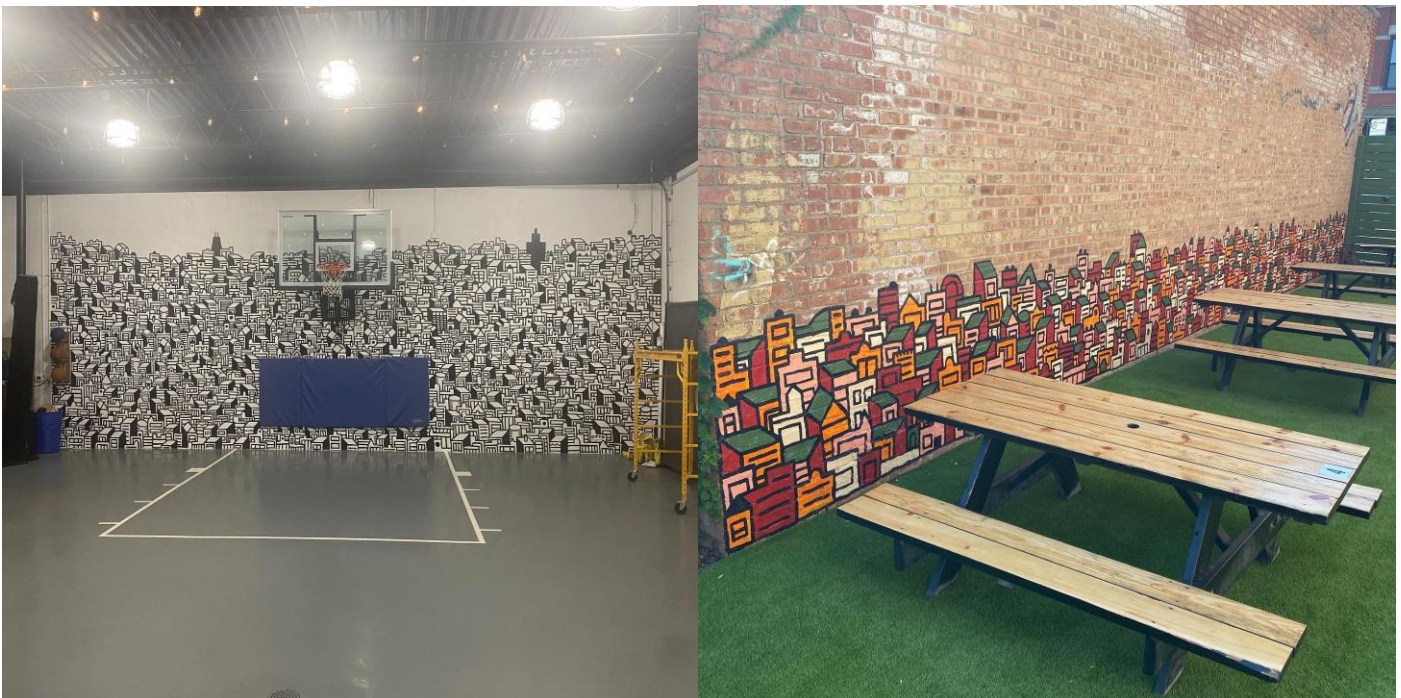

**PROPOSED AREA**

**Example 1:** Paint the area for the mural white, paint a cityscape in black over it. It can either be black and white or it can have accent colors, but the background would be white.

Examples:

**Example 2:**

Very similar to concept 1, cityscape building, but not paint the wall white first and leave some of the bricks showing through. \$ 7,000

**Example 3:**

Abstract and symbolic. Local symbols and iconography.

**Example 4:**

Chicago example with identifiable buildings.

**Example 5:**

Colorful with similar local icons and city imagery.

**Example 6:**

Clearly defined color palette with different locally relevant words, icons and buildings.

**Example 7:**

Colorful example with local buildings.

**Example 8:**

Local black and white example from Chicago with “Home Sweet” words hid in image.