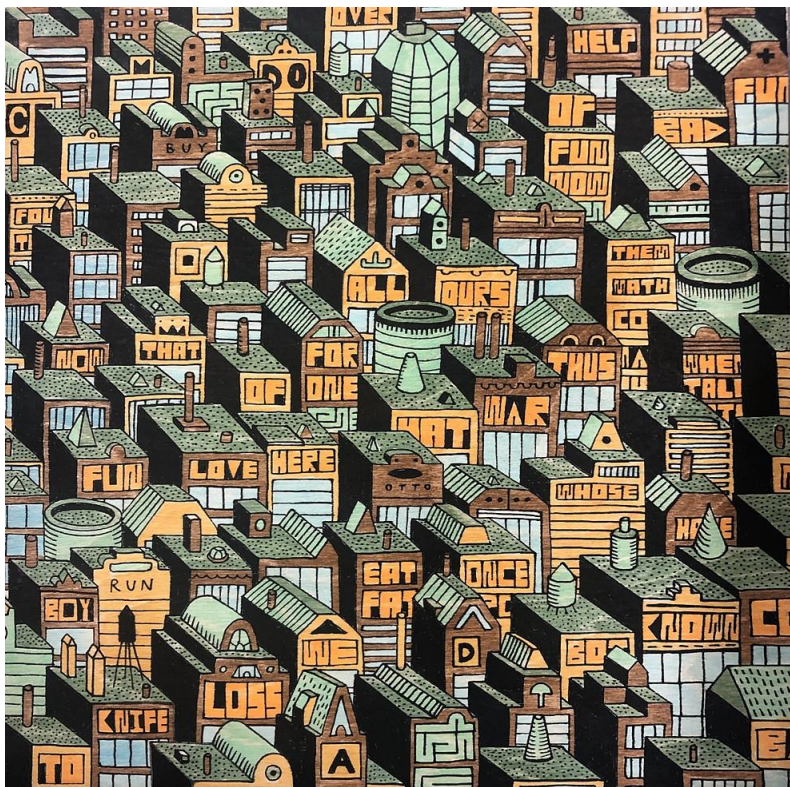

**PROPOSED AREA**

**Example 1:** Paint the area for the mural white, paint a cityscape in black over it. It can either be black and white or it can have accent colors, but the background would be white.

Examples:

**Example 2:**

Very similar to concept 1, cityscape building, but not paint the wall white first and leave some of the bricks showing through. \$ 7,000

**Example 3:**

Abstract and symbolic. Local symbols and iconography.

**Example 4:**

Chicago example with identifiable buildings.

**Example 5:**

Colorful with similar local icons and city imagery.

**Example 6:**

Clearly defined color palette with different locally relevant words, icons and buildings.

**Example 7:**

Colorful example with local buildings.

**Example 8:**

Local black and white example from Chicago with “Home Sweet” words hid in image.