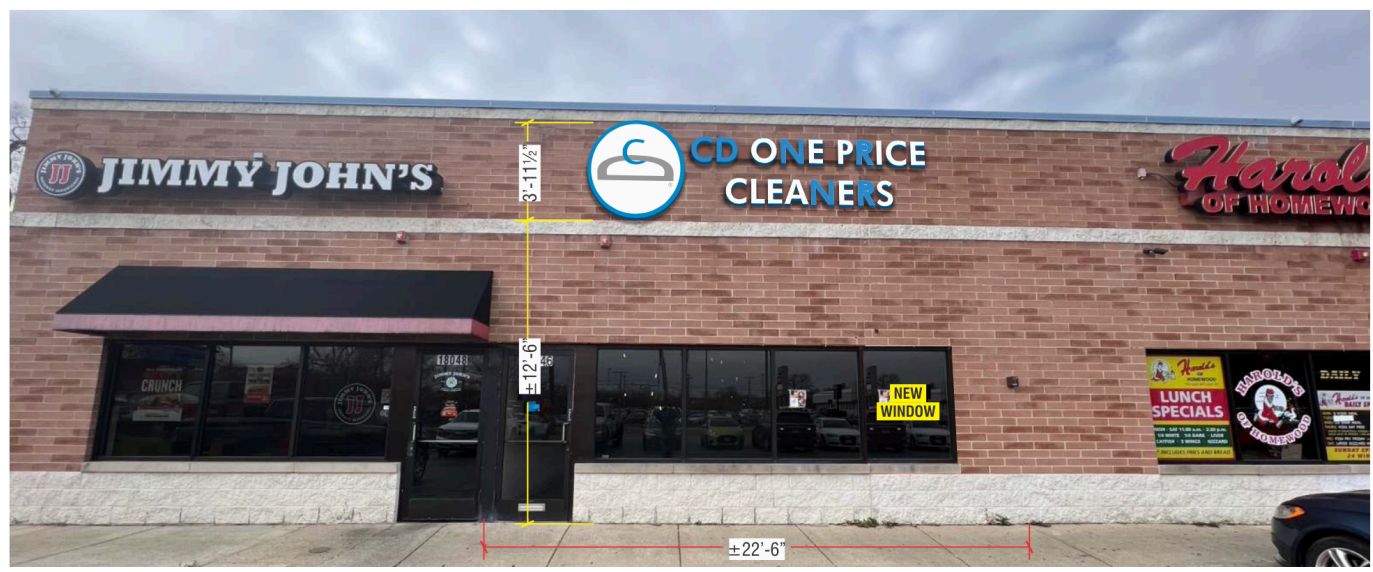

A PLEX-FACE, RACEWAY MOUNTED CHANNEL LETTERS
SCALE: 1/2" = 1'

- FACE LIT CHANNEL LETTERS & CIRCLE LOGO**
- CD:** WHITE PLEX FACES WITH FIRST SURFACE VINYL OVERLAY. BLUE TRIM CAP WITH BLUE RETURNS. RACEWAY PAINTED TO MATCH BLDG. FASCIA.
- ONE PRICE CLEANERS:** WHITE PLEX FACES WITH BLUE TRIM CAP AND BLUE RETURNS. RACEWAY PAINTED TO MATCH BLDG. FASCIA.
- CIRCLE LOGO:** WHITE PLEX FACES WITH DIRECT APPLIED VINYL, BLUE TRIM CAP AND BLUE RETURNS

COLOR KEY			
	3M #337 VINYL PANTONE PROCESS BLUE		WHITE
	PANTONE COOL GRAY 7C		V.I.F. R/W TO MATCH WALL

SCALE: 3/16" = 1'

B

TWO(2) FLAT WHIT LEXAN REPLACEMENT FACES w/ FIRST SURFACE APPLIED VINYL
 SCALE: 1/2" = 1'