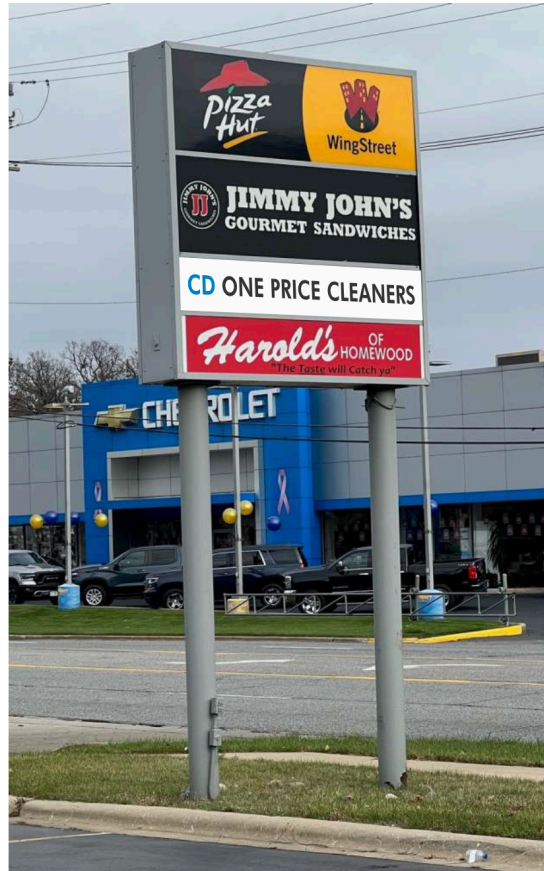

B

TWO(2) FLAT WHIT LEXAN REPLACEMENT FACES w/ FIRST SURFACE APPLIED VINYL
SCALE: 1/2" = 1'

COLOR KEY	
 3M #337 PROCESS BLUE	 WHITE
 BLACK	

PROPOSED